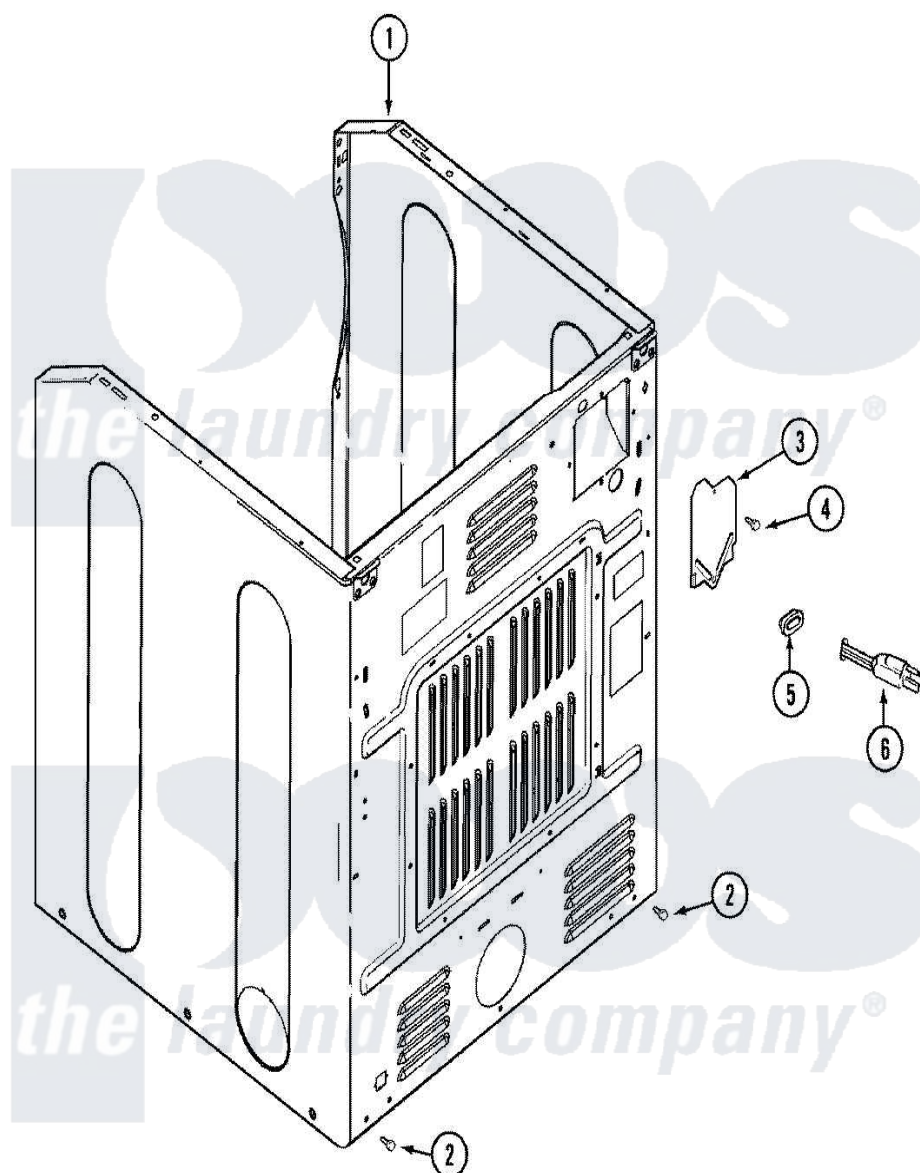

Maytag MDE5000AYW 02 - CABINET-REAR

Maytag Residential Maytag MDE5000AYW Dryer Parts Parts Diagram 02 - CABINET-REAR
Click on the part number to view part

| Item | Original Part Number | Replaced By | Status | Part Description |
|------|--------------------------|--------------------------|--------|---|
| 1 | 12001424 | 22003639 | | Cabinet Assembly |
| 2 | 22001995 | | | Screw Note: Screw, Tumbler Front And Shroud |
| 3 | 33001795 | | | Cover, Terminal Block |
| 4 | 22001995 | | | Screw Note: Screw, Tumbler Front And Shroud |
| 5 | 211881 | | | Grommet, Cord Part Not Used-Gas Models Only |