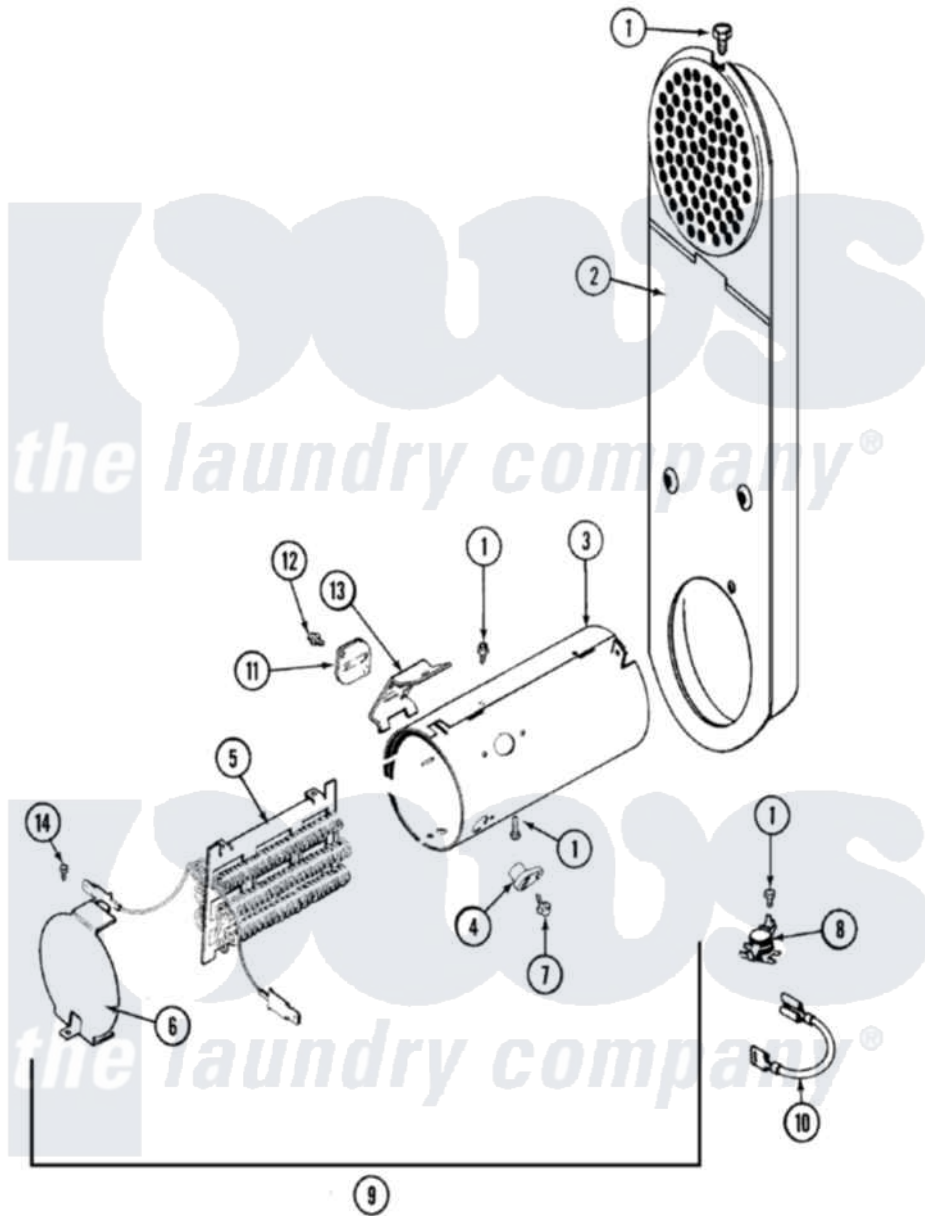

# Maytag MDE6000AUW 05 - HEATER

Maytag [Residential Maytag MDE6000AUW Dryer Parts](#) Parts Diagram 05 - HEATER  
 Click on the part number to view part

Item	Original Part Number	Replaced By	Status	Part Description
1	211294	<a href="#">90767</a>		Screw, 8A X 3/8 HeX Washer Head Tapping
2	33001803	<a href="#">33003038</a>		Assembly, Inlet Duct-Elec
3	<a href="#">314995</a>			Enclosure, Heater
4	<a href="#">314998</a>			Insulator, Terminal
5	<a href="#">307181</a>			Heater Assembly Complete
6	<a href="#">314999</a>			Shield, Radiant
7	314554		Not Available	SCREW
8	<a href="#">303396</a>			Thermostat, Hi-Limit
9	<a href="#">307178</a>			Heater Assembly
10	<a href="#">Y307173</a>			Wire, Jumper
11	<a href="#">307473</a>			Fuse, Thermal
12	33001860	<a href="#">W10116760</a>		Screw
13	<a href="#">315346</a>			Bracket, Thermal Fuse
14	Y308590	<a href="#">W10116795</a>		Heater
"	22001996	<a href="#">3370225</a>		Screw