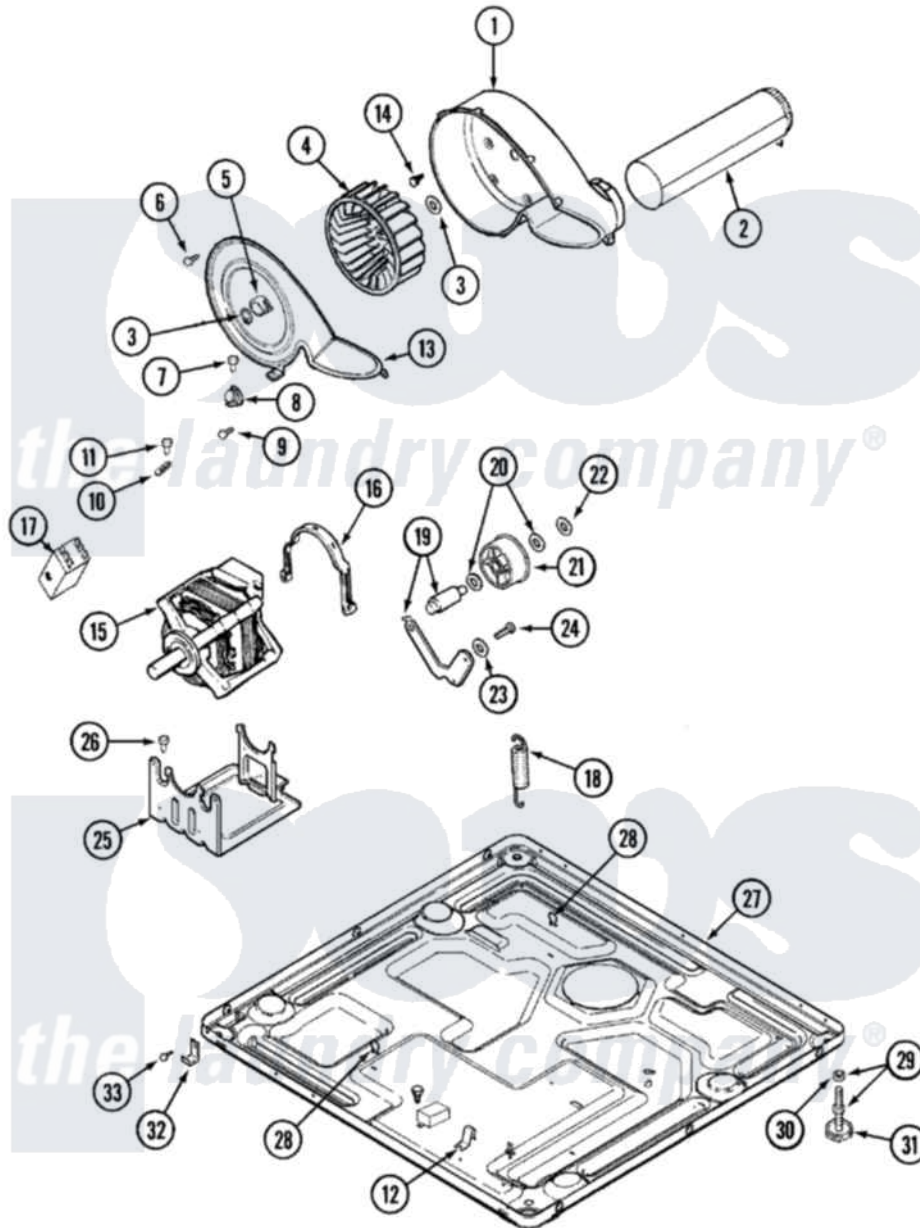

Maytag MDE6000AZQ 03 - MOTOR DRIVE

Maytag Residential Maytag MDE6000AZQ Dryer Parts Parts Diagram 03 - MOTOR DRIVE
 Click on the part number to view part

Item	Original Part Number	Replaced By	Status	Part Description
1	33001789			Housing, Blower
2	33001800			Duct Assembly, Exhaust
"	22001995			Screw Note: Screw, Tumbler Front And Shroud
3	410233	9703438		Ring-Retrn
4	33001790			Wheel, Blower
5	312967			Clamp, Blower Housing
6	33001855	33002917		Screw, No.10-16
7	Y313561			Screw---NA
8	306911			Thermostat, Multi-Temp
9	22001996	3370225		Screw
10	33001762			Fuse, Thermal
11	314848	W10116760		Screw
12	22002244			Clip, Grounding
13	33001873			Cover, Blower Housing---NA
14	314818	1163839		Screw
15	33002237	33002478		Motor

"	33002462	33002478	Motor
"	33002478		Motor
16	Y015825		Clip, Motor To Motor Support
17	33001854	33002478	Motor
18	33001754	33002459	Assembly, Spring And Plug
"	33002460	33002459	Assembly, Spring And Plug
"	33002461		Plug For Spring
"	33002157		Grommet
19	33001840	6-3705180	Idler Arm
20	Y312527		Washer, Idler Shaft
21	33001783	6-3700340	Bearing- I
22	312958	354987	Ring, Retaining
23	315772		Sleeve, Idler Arm
24	Y014874		Screw, Idler Arm And Sleeve
25	Y313561		Screw----NA
"	33002466	33002817	Motor Support, Offset
"	33001752	33002817	Motor Support, Offset
26	Y313561		Screw----NA
27	33001845	Not Available	BASE
"	33002465	Not Available	BASE, (LWR)----NA
28	410490		Spring, Retainer Wire Harness
29	Y305086		Adjustable Leg And Nut
30	Y052740	62739	Nut, Lock
31	Y314137		Foot, Rubber
32	22002239		Clip, Front Panel
33	Y310632	1163839	Screw