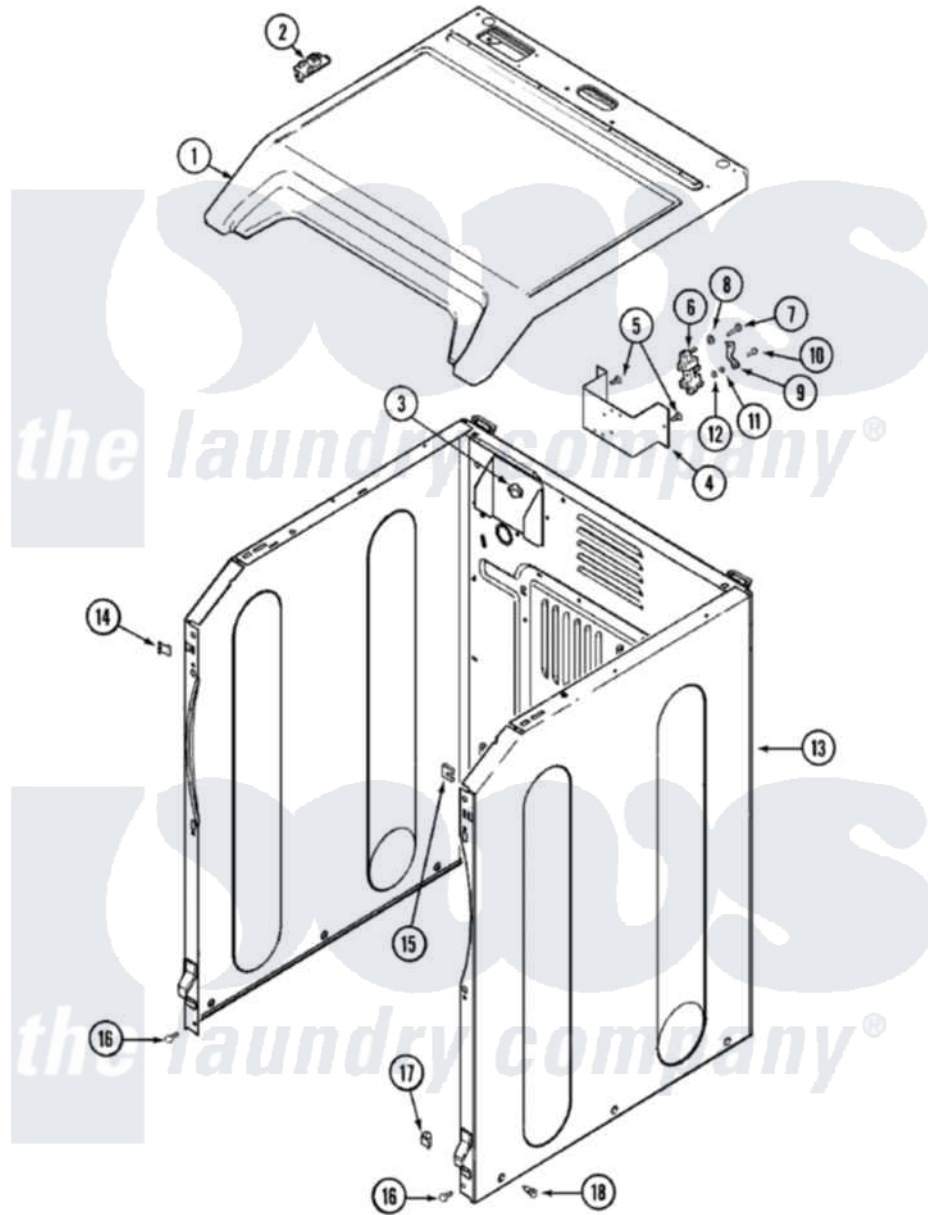

# Maytag MDE6200AZW 01 - CABINET

Maytag [Residential Maytag MDE6200AZW Dryer Parts](#) Parts Diagram 01 - CABINET  
 Click on the part number to view part

Item	Original Part Number	Replaced By	Status	Part Description
1	<a href="#">33001865</a>			Cover, Top
"	22003367	<a href="#">22004095</a>		Hinge, Plastic
"	<a href="#">33002627</a>			Cover, Top
2	33001872	<a href="#">33002891</a>		Pin, Locator
3	<a href="#">Y310376</a>			Clip, Door Switch Harness
4	33001826		Not Available	BRACKET, TERMINAL BLOCK---NA
5	<a href="#">22001995</a>			Screw Note: Screw, Tumbler Front And Shroud
6	<a href="#">33001244</a>			Block, Terminal
7	Y312209	<a href="#">W10001200</a>		Screw
8	<a href="#">Y311270</a>			Washer, Terminal Block
9	<a href="#">Y312184</a>			Strap, Grounding
10	<a href="#">33001245</a>			Screw---NA
11	311484	<a href="#">112432</a>		Nut
12	<a href="#">311093</a>			Washer, Terminal Connection
13	<a href="#">22001995</a>			Screw Note: Screw, Tumbler

13	<a href="#">22001995</a>		Front And Shroud
"	22002548	<a href="#">22003639</a>	Cabinet Assembly
"	22003367	<a href="#">22004095</a>	Hinge, Plastic
"	<a href="#">22003639</a>		Cabinet Assembly
"	22003582	Not Available	CABINET, ASSY. (WHT-AS PK)
14	<a href="#">22002049</a>		Clip Note: Clip, Front Panel
15	213280	<a href="#">204439</a>	Screw And Fstner Assembly
16	<a href="#">22001995</a>		Screw Note: Screw, Tumbler Front And Shroud
17	<a href="#">Y310376</a>		Clip, Door Switch Harness
18	22003409	<a href="#">213007</a>	Xfor Cabinet See Cabinet, Back
"	<a href="#">213007</a>		Xfor Cabinet See Cabinet, Back