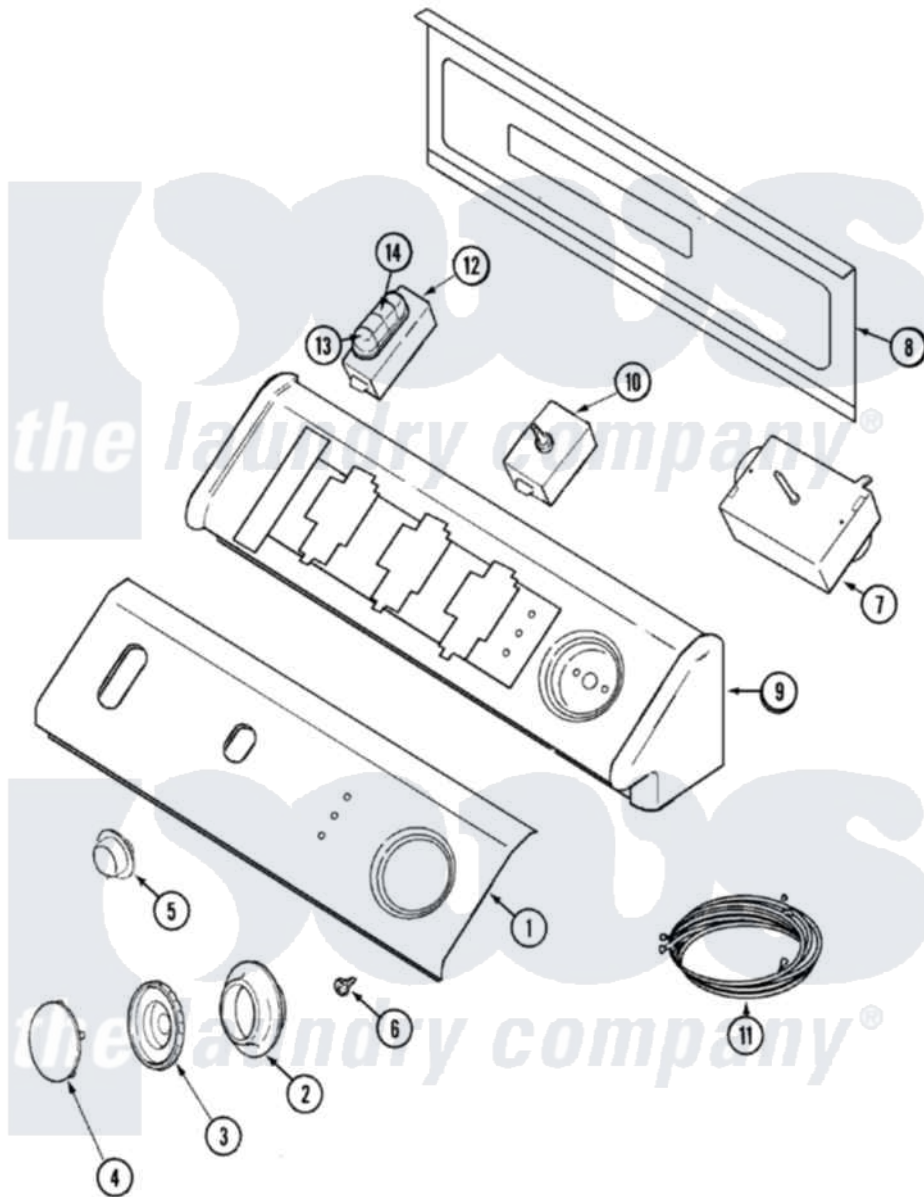

Maytag MDE6200AZW 03 - CONTROL PANEL

Maytag [Residential Maytag MDE6200AZW Dryer Parts](#) Parts Diagram 03 - CONTROL PANEL
 Click on the part number to view part

Item	Original Part Number	Replaced By	Status	Part Description
1	33002584		Not Available	FACIA, CONTROL PANEL (WHT)
"	Y22002339	8534058		Screw
2	33001621			Skirt, Timer Dial
3	22001659			Timer Knob - Grey
4	22001664			Timer Knob Insert/Cap
5	33001619	37001071		Button, Push-To-Start
6	33001690	90767		Screw, 8A X 3/8 HeX Washer Head Tapping
7	33001632			Timer
"	33001623			Buzzer, Non-Adjustable
8	33001806		Not Available	BACK, CONSOLE PANEL
"	216423	3370225		Screw
9	33002286		Not Available	CONSOLE (WHT)
10	33001861	33001618		Switch- PU
11	33002588			Wire Harness
12	33002587			Switch, Temperature

13	22001788		Button, Switch
14	22001789		Button, Switch
15	33002450	Not Available	MANUAL, USE & CARE (SPANISH)
"	33002457	Not Available	MANUAL, USE & CARE
"	33002581	Not Available	MANUAL, USE & CARE (TRI)