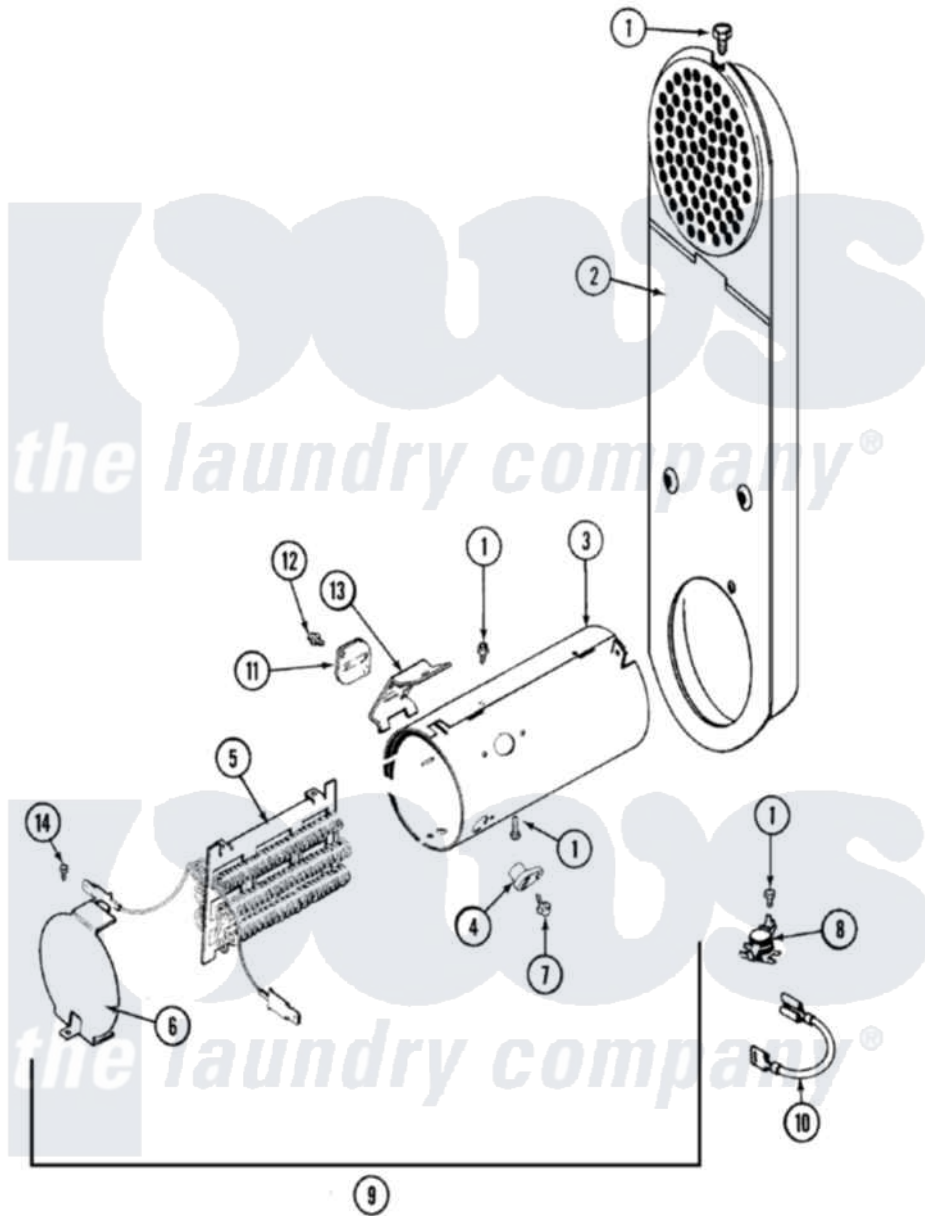

Maytag MDE6200AZW 05 - HEATER

Maytag [Residential Maytag MDE6200AZW Dryer Parts](#) Parts Diagram 05 - HEATER
 Click on the part number to view part

Item	Original Part Number	Replaced By	Status	Part Description
1	211294	90767		Screw, 8A X 3/8 HeX Washer Head Tapping
2	33001803	33003038		Assembly, Inlet Duct-Elec
3	314995			Enclosure, Heater
4	314998			Insulator, Terminal
5	307184	Y308612		Heater Sub-Assembly
6	314999			Shield, Radiant
7	314554		Not Available	SCREW
8	303396			Thermostat, Hi-Limit
9	307178			Heater Assembly
10	Y307173			Wire, Jumper
11	307473			Fuse, Thermal
12	33001860	W10116760		Screw
13	315346			Bracket, Thermal Fuse
14	Y308590	W10116795		Heater
"	22001996	3370225		Screw