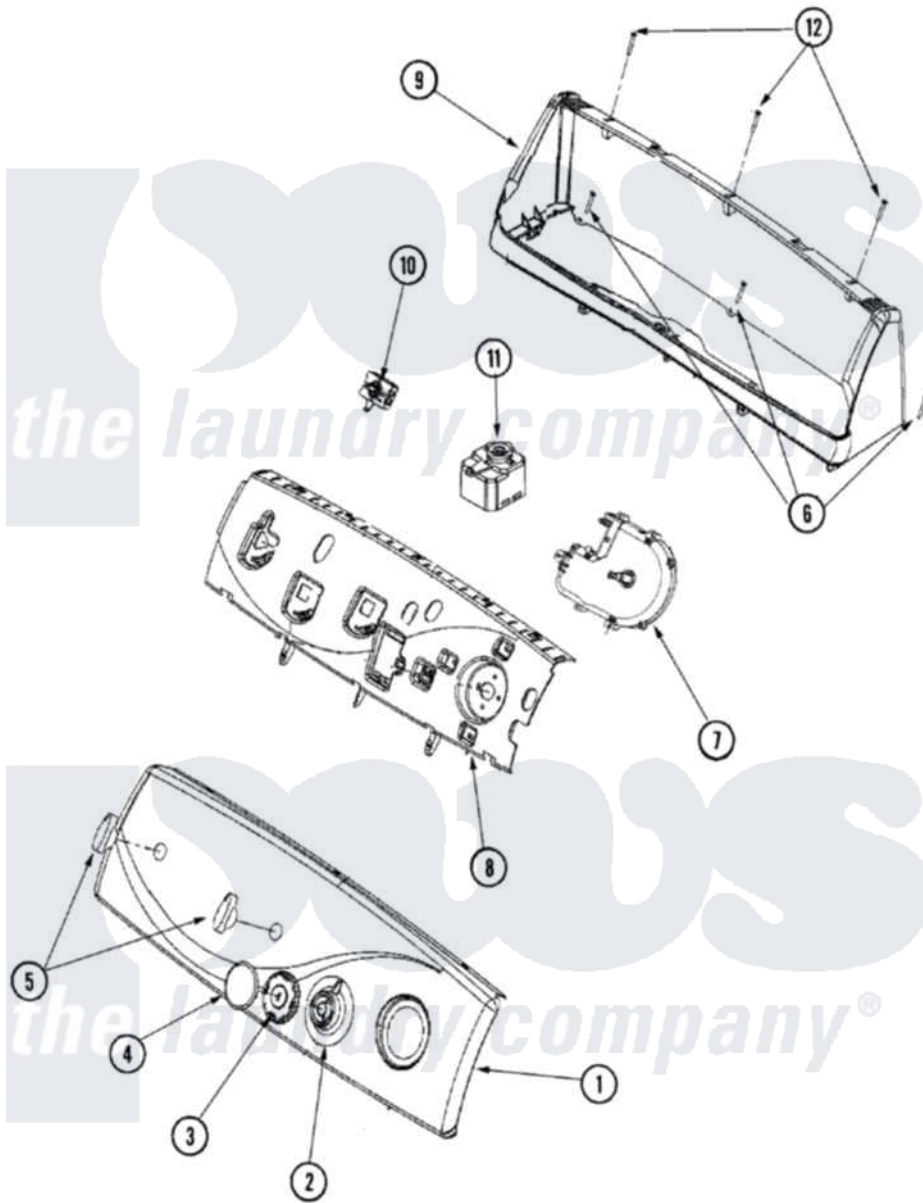

# Maytag MDE6400AYW 02 - CONTROL PANEL

Maytag [Residential Maytag MDE6400AYW Dryer Parts](#) Parts Diagram 02 - CONTROL PANEL  
 Click on the part number to view part

Item	Original Part Number	Replaced By	Status	Part Description
1	33002726		Not Available	FACIA, CONTROL PANEL
2	22003953	<a href="#">22004165</a>		Timer Dial Skirt
3	<a href="#">22003993</a>			Timer Knob
4	<a href="#">22003989</a>			Timer Cap White
5	22004050		Not Available	ENG. TOL. COMPENSATOR (SPACER)
"	<a href="#">22003987</a>			Control Knob White
6	33001855	<a href="#">33002917</a>		Screw, No.10-16
7	<a href="#">33002803</a>			Timer
"	33002748	<a href="#">33002855</a>		Timer
8	<a href="#">33002738</a>			Dryer Switch Support
9	22003960		Not Available	CONSOLE HOUSING (WHT)
10	<a href="#">33002725</a>			4 Pos. Rotary Temp. Switch
11	<a href="#">33002750</a>			Buzzer Switch
12	22003938	<a href="#">8534058</a>		Screw