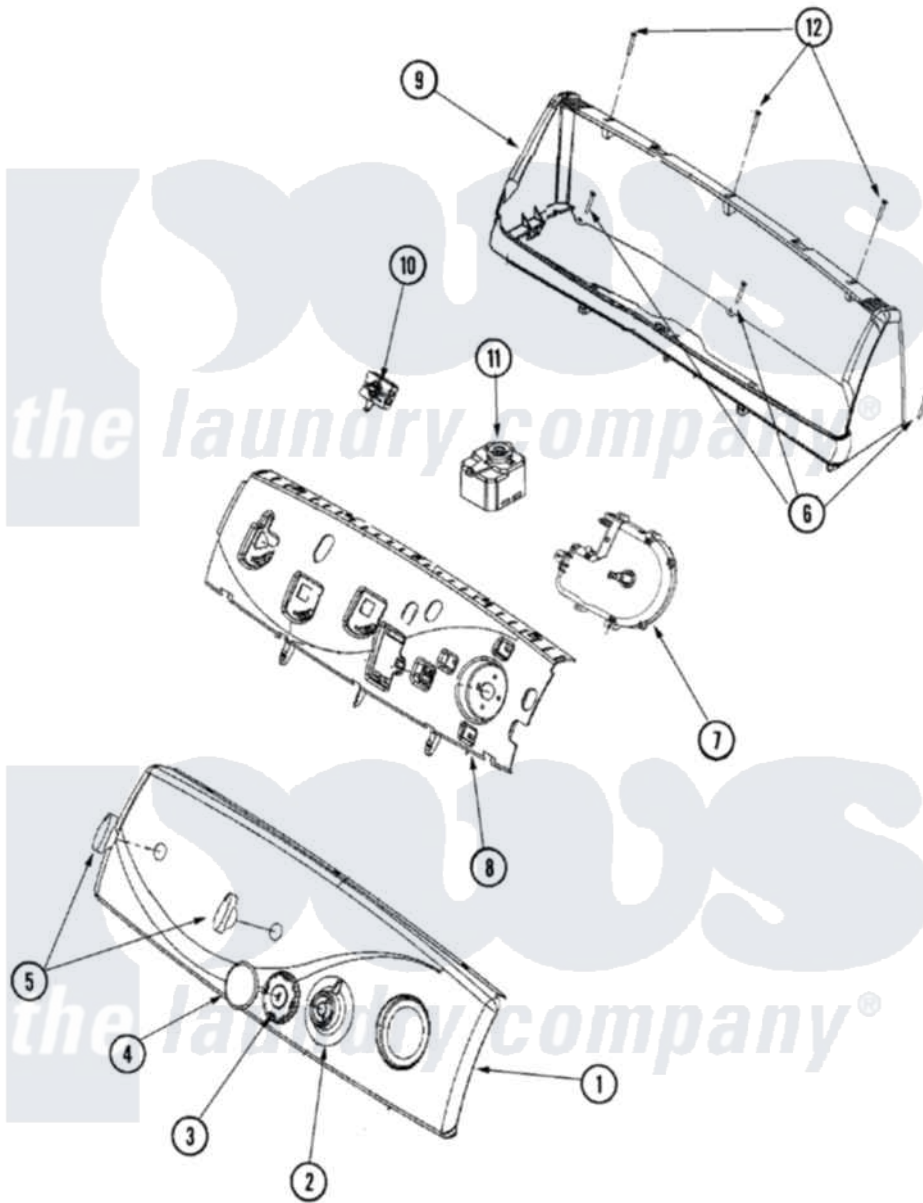

Maytag MDE6400AZW 02 - CONTROL PANEL

Maytag [Residential Maytag MDE6400AZW Dryer Parts](#) Parts Diagram 02 - CONTROL PANEL
 Click on the part number to view part

Item	Original Part Number	Replaced By	Status	Part Description
1	33002726		Not Available	FACIA, CONTROL PANEL
2	22003953	22004165		Timer Dial Skirt
3	22003993			Timer Knob
4	22003989			Timer Cap White
5	22004050		Not Available	ENG. TOL. COMPENSATOR (SPACER)
"	22003987			Control Knob White
6	22002925	3370225		Screw
7	33002803			Timer
"	33002748	33002855		Timer
8	33002738			Dryer Switch Support
9	22003960		Not Available	CONSOLE HOUSING (WHT)
10	33002725			4 Pos. Rotary Temp. Switch
11	33002750			Buzzer Switch
12	22003938	8534058		Screw