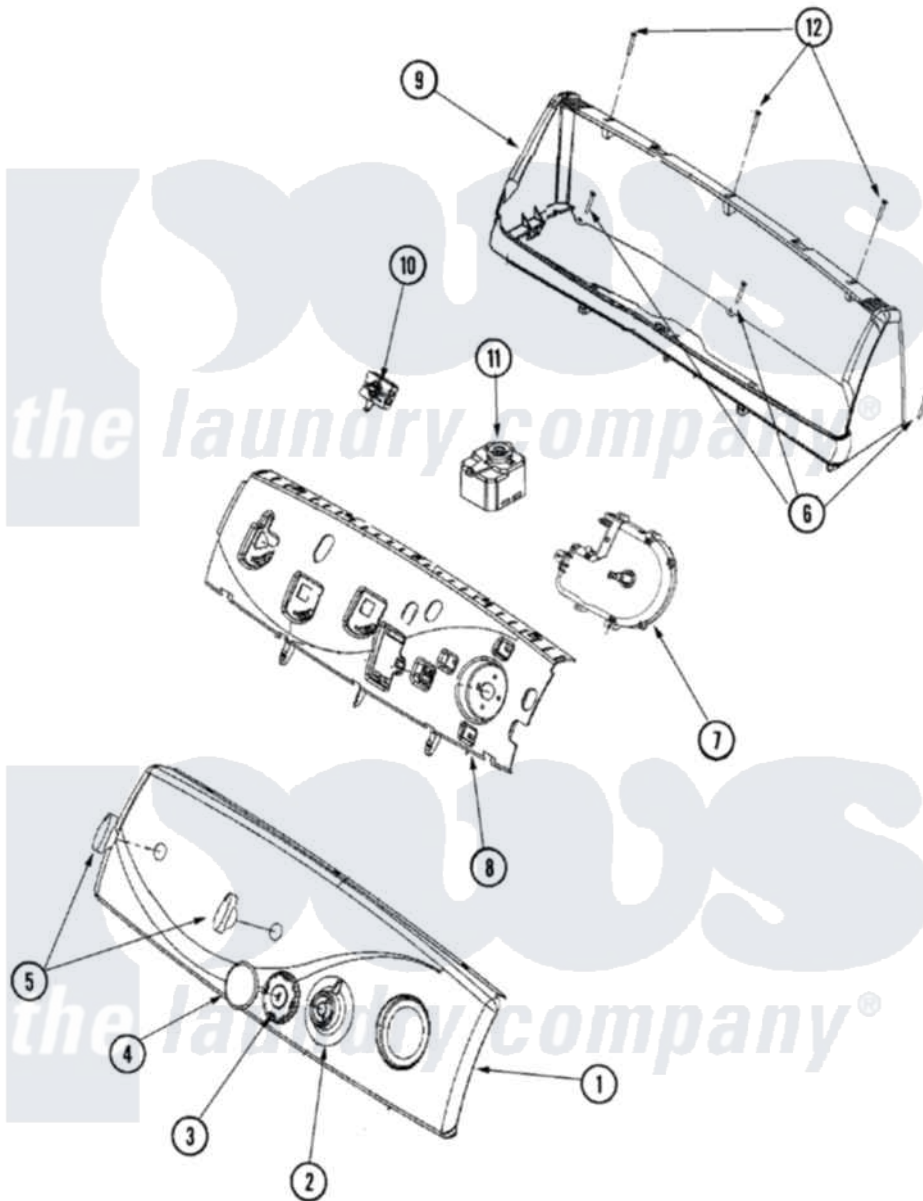

Maytag MDE6460AZW 02 - CONTROL PANEL

Maytag Residential Maytag MDE6460AZW Dryer Parts Parts Diagram 02 - CONTROL PANEL
 Click on the part number to view part

Item	Original Part Number	Replaced By	Status	Part Description
1	33002726		Not Available	FACIA, CONTROL PANEL
2	22003953	22004165		Timer Dial Skirt
3	22003993			Timer Knob
4	22003989			Timer Cap White
5	22003987			Control Knob White
6	22002925	3370225		Screw
8	33002738			Dryer Switch Support
9	22003960		Not Available	CONSOLE HOUSING (WHT)
10	33002725			4 Pos. Rotary Temp. Switch
11	33002750			Buzzer Switch
12	22003938	8534058		Screw