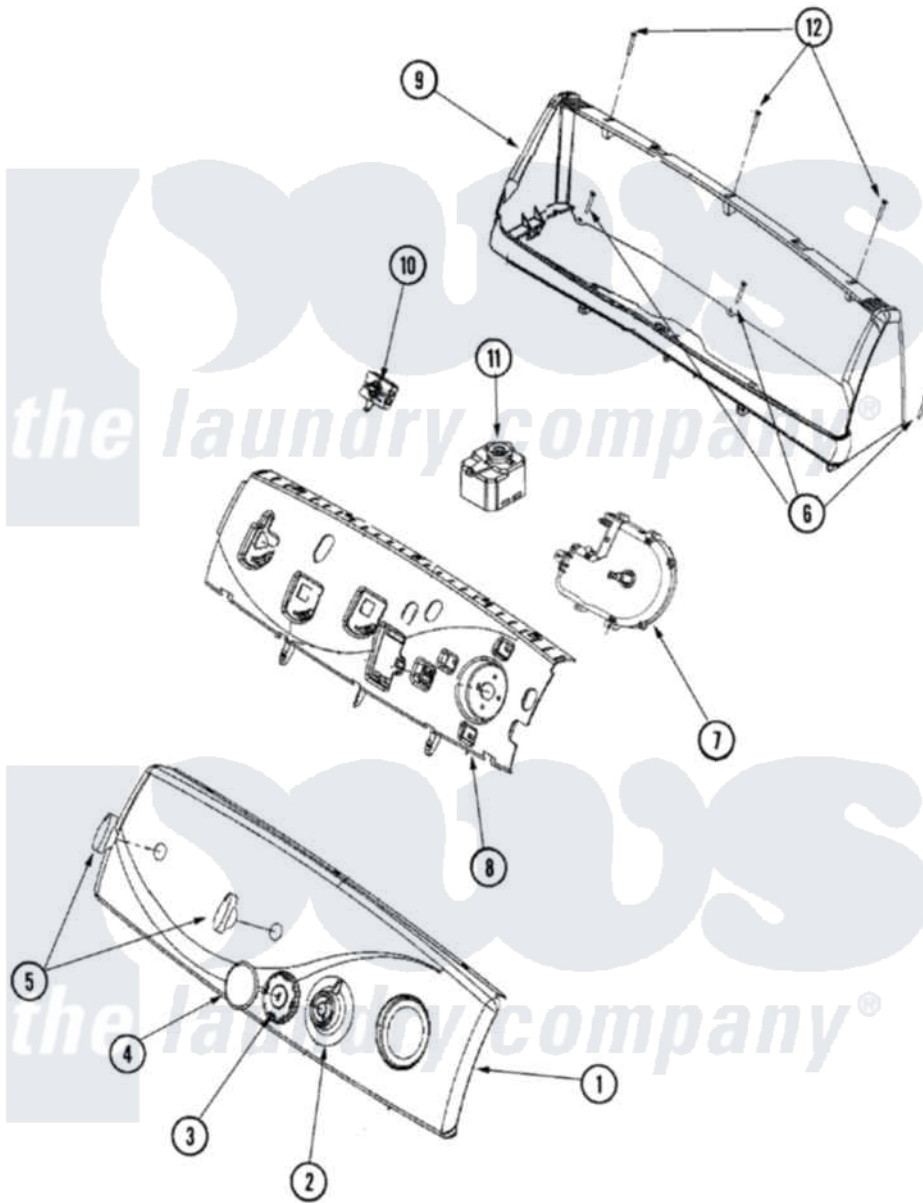

# Maytag MDE6657BYQ 02 - CONTROL PANEL

Maytag [Residential Maytag MDE6657BYQ Dryer Parts](#) Parts Diagram 02 - CONTROL PANEL  
 Click on the part number to view part

Item	Original Part Number	Replaced By	Status	Part Description
1	<a href="#">33002900</a>			Facia - Bisque
2	22004166		Not Available	TIMER DIAL SKIRT (BSQ)
3	<a href="#">22003952</a>			Knob, Timer
4	<a href="#">22003990</a>			Timer Cap
5	22003988	<a href="#">22003987</a>		Control Knob White
6	22003538	<a href="#">693995</a>		Screw, Hex Head
7	<a href="#">33002803</a>			Timer
8	<a href="#">33002738</a>			Dryer Switch Support
9	<a href="#">22003975</a>			Console Housing
10	<a href="#">33002725</a>			4 Pos. Rotary Temp. Switch
11	<a href="#">33002750</a>			Buzzer Switch
12	22003938	<a href="#">8534058</a>		Screw