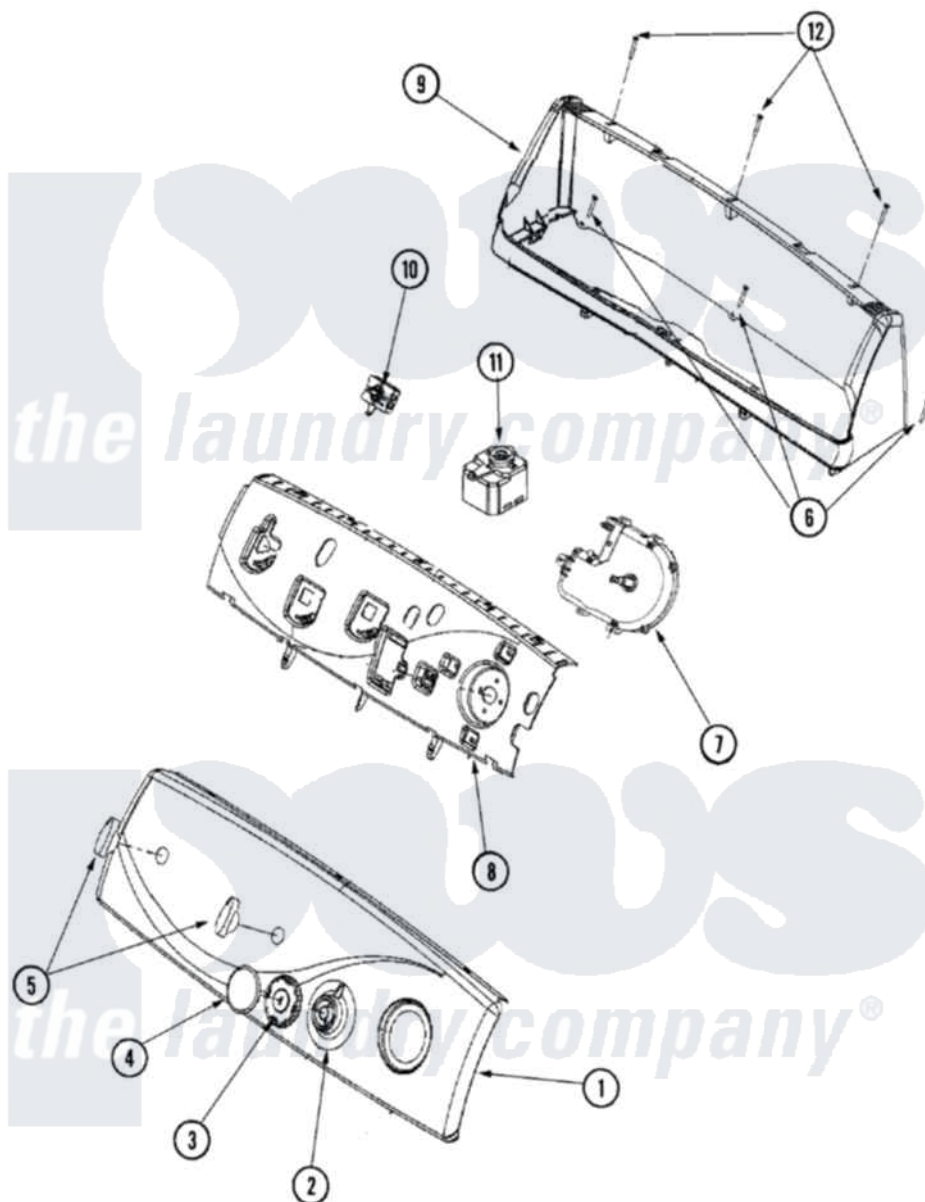

Maytag MDE6657BYW 02 - CONTROL PANEL

Maytag Residential Maytag MDE6657BYW Dryer Parts Parts Diagram 02 - CONTROL PANEL
 Click on the part number to view part

Item	Original Part Number	Replaced By	Status	Part Description
1	33002899		Not Available	FACIA - WHITE
2	22004165			Timer Dial Skirt
3	22003952			Knob, Timer
4	22003990			Timer Cap
5	22003988	22003987		Control Knob White
6	22003538	693995		Screw, Hex Head
7	33002803			Timer
8	33002738			Dryer Switch Support
9	22003960		Not Available	CONSOLE HOUSING (WHT)
10	33002725			4 Pos. Rotary Temp. Switch
11	33002750			Buzzer Switch
12	22003938	8534058		Screw