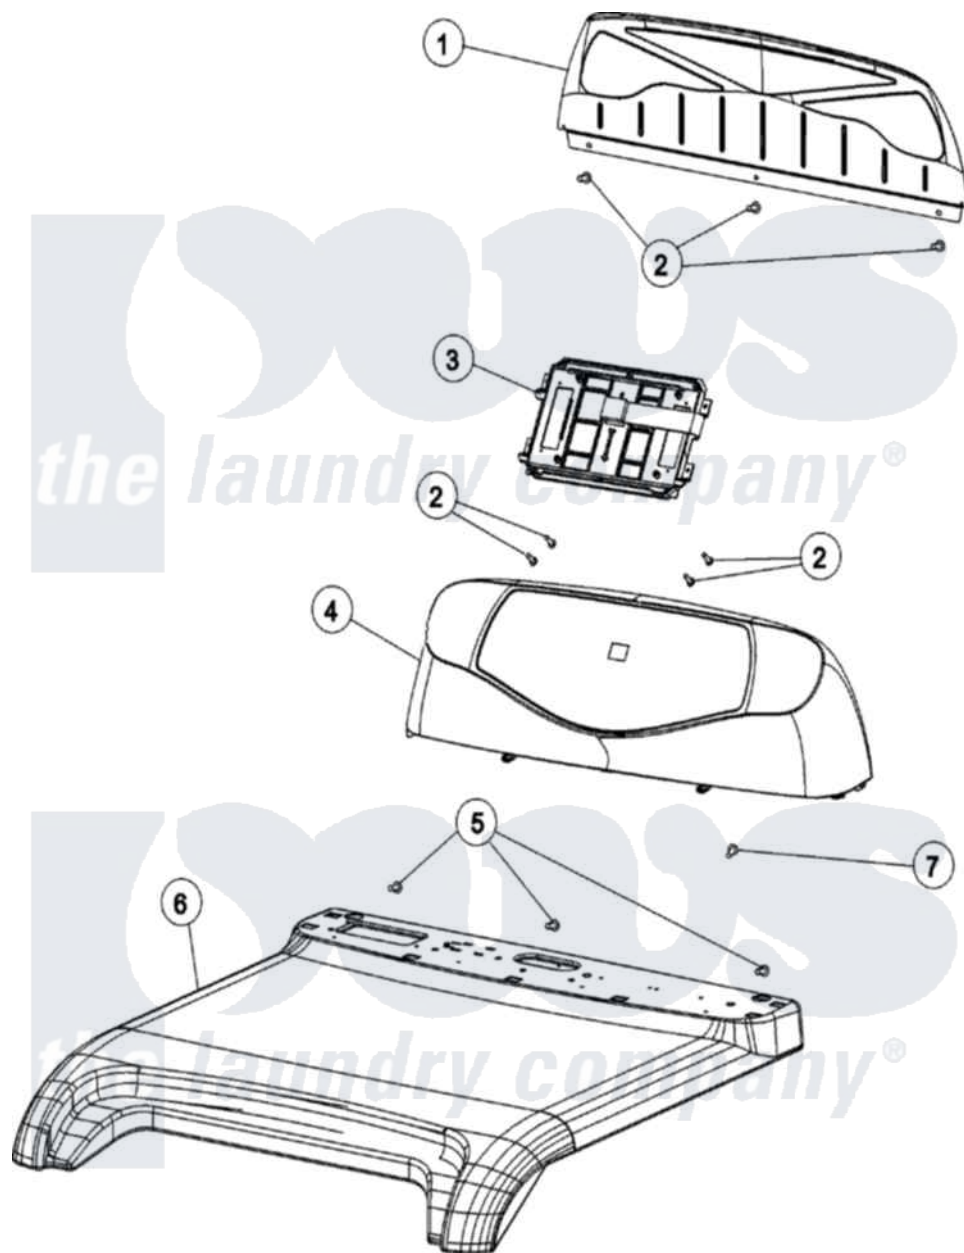

# Maytag MDE6800AYQ 03 - CONTROL PANEL & TOP

Maytag [Residential Maytag MDE6800AYQ Dryer Parts](#) Parts Diagram 03 - CONTROL PANEL & TOP  
 Click on the part number to view part

Item	Original Part Number	Replaced By	Status	Part Description
1	<a href="#">33002893</a>			Console Back Panel
2	<a href="#">25001021</a>			Screw, No.8-16 Truss Head
3	33002918	<a href="#">33003028</a>		Board- Con
"	33002898	<a href="#">33003028</a>		Board- Con
4	<a href="#">33002897</a>			Console/Membrane BSQ Ap NTD
5	22002925	<a href="#">3370225</a>		Screw
6	<a href="#">33002885</a>			Top Cover - As Pack T
7	22003817	<a href="#">3370225</a>		Screw