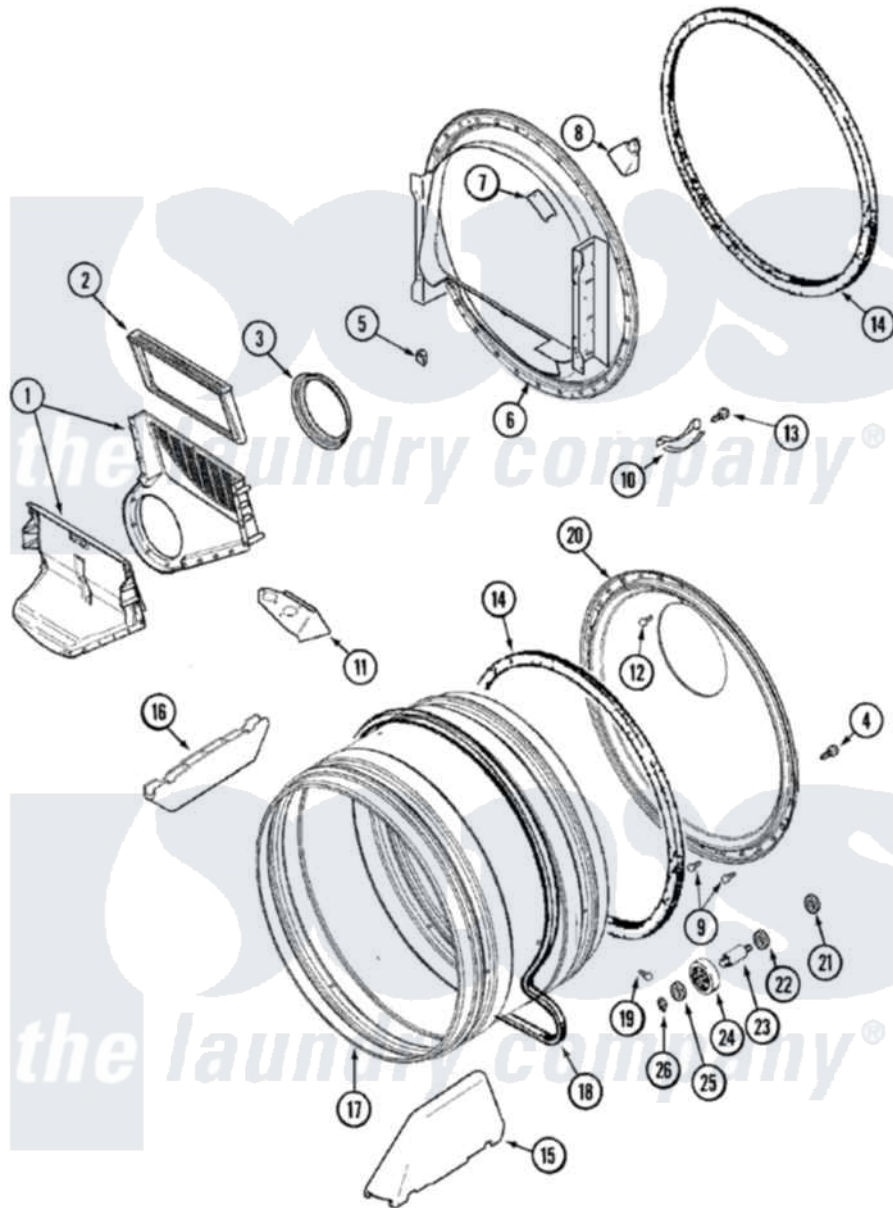

# Maytag MDE7400AYW 07 - TUMBLER

Maytag Residential Maytag MDE7400AYW Dryer Parts Parts Diagram 07 - TUMBLER  
 Click on the part number to view part

Item	Original Part Number	Replaced By	Status	Part Description
1	<a href="#">33001799</a>			Outlet Duct Assembly Note: Outlet Duct Assembly
2	<a href="#">33001808</a>			Filter, Lint
3	<a href="#">33002560</a>			Seal, Blower
4	<a href="#">33002190</a>			SCrew, C BraCe, BraCket, Cabinet
5	<a href="#">Y310376</a>			Clip, Door Switch Harness
6	<a href="#">33001868</a>			Front, Tumbler Front W/Sensor Note: Front, Tumbler
"	<a href="#">33001809</a>			Sensor Bar Assembly
7	33001855	<a href="#">33002917</a>		Screw, No.10-16
"	<a href="#">33001869</a>			Lens, Drum Light
8	<a href="#">22002263</a>			Lamp
"	33001870		Not Available	HOLDER, LAMP (W/HOUSING) NOTE: LAMP (W/HOUSING & HOLDER)
9	211294	<a href="#">90767</a>		Screw, 8A X 3/8 HeX Washer Head Tapping
10	<a href="#">306508</a>			Tumbler Bearing Kit ---W

11	<a href="#">33001837</a>		Cover, Thermostat
12	<a href="#">210932</a>		Screw, No.8 X 9/16 Ctsk Note: Screw, Inlet Duct
13	<a href="#">210720</a>		Rivet, Bearing To Tumbler Fmt
14	<a href="#">33001807</a>		Seal, Tumbler
15	33001756	<a href="#">33002032</a>	Baffle
16	<a href="#">33001755</a>		Baffle
17	<a href="#">33001889</a>		Tumbler
18	<a href="#">33002535</a>		V-Belt
19	33001788	<a href="#">33002973</a>	Screw, No.9-15 X 1.00 Hx WS
20	<a href="#">33003037</a>		Tumbler Back And Seal
"	<a href="#">33002779</a>		Tumbler Back And Seal As- Pack
21	<a href="#">33001443</a>		Nut, Hex
22	<a href="#">Y312527</a>		Washer, Idler Shaft
23	Y312948	<a href="#">6-3129480</a>	Shaft- Tumbler
24	Y303373	<a href="#">12001541</a>	Drum Roller/Washer Assembly--W
25	<a href="#">312535</a>		Washer, Vault Mounting Brk.
26	410233	<a href="#">9703438</a>	Ring-Retrn