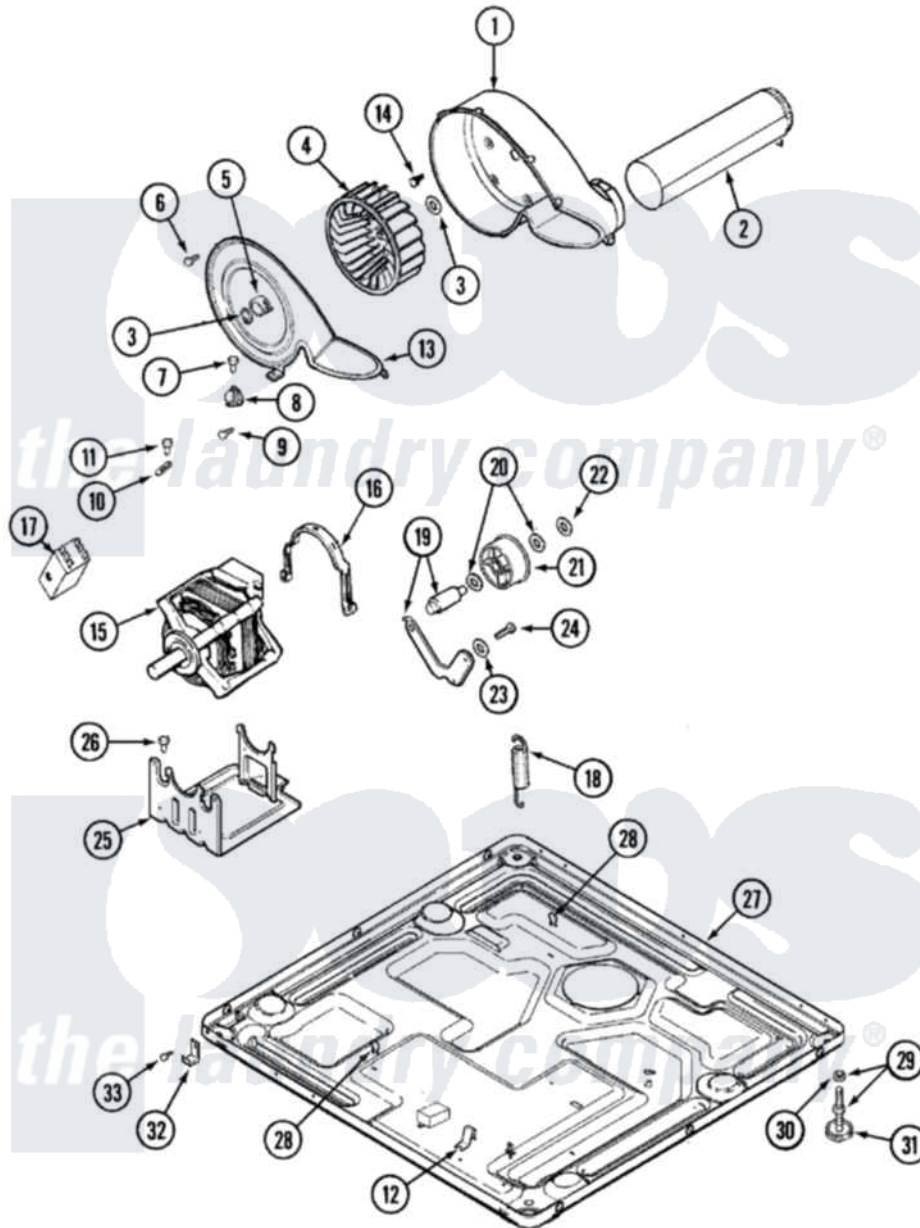

# Maytag MDE7400AZQ 05 - MOTOR DRIVE

Maytag Residential Maytag MDE7400AZQ Dryer Parts Parts Diagram 05 - MOTOR DRIVE  
 Click on the part number to view part

Item	Original Part Number	Replaced By	Status	Part Description
1	<a href="#">33001789</a>			Housing, Blower
2	<a href="#">33001800</a>			Duct Assembly, Exhaust
"	211294	<a href="#">90767</a>		Screw, 8A X 3/8 HeX Washer Head Tapping
3	410233	<a href="#">9703438</a>		Ring-Retrn
4	<a href="#">33002797</a>			Wheel, Blower
"	<a href="#">33001790</a>			Wheel, Blower
5	<a href="#">312967</a>			Clamp, Blower Housing
6	33001855	<a href="#">33002917</a>		Screw, No.10-16
7	<a href="#">Y313561</a>			Screw----NA
8	<a href="#">306911</a>			Thermostat, Multi-Temp
9	22002925	<a href="#">3370225</a>		Screw
10	<a href="#">33001762</a>			Fuse, Thermal
11	211294	<a href="#">90767</a>		Screw, 8A X 3/8 HeX Washer Head Tapping
12	<a href="#">22002244</a>			Clip, Grounding
13	<a href="#">306911</a>			Thermostat, Multi-Temp