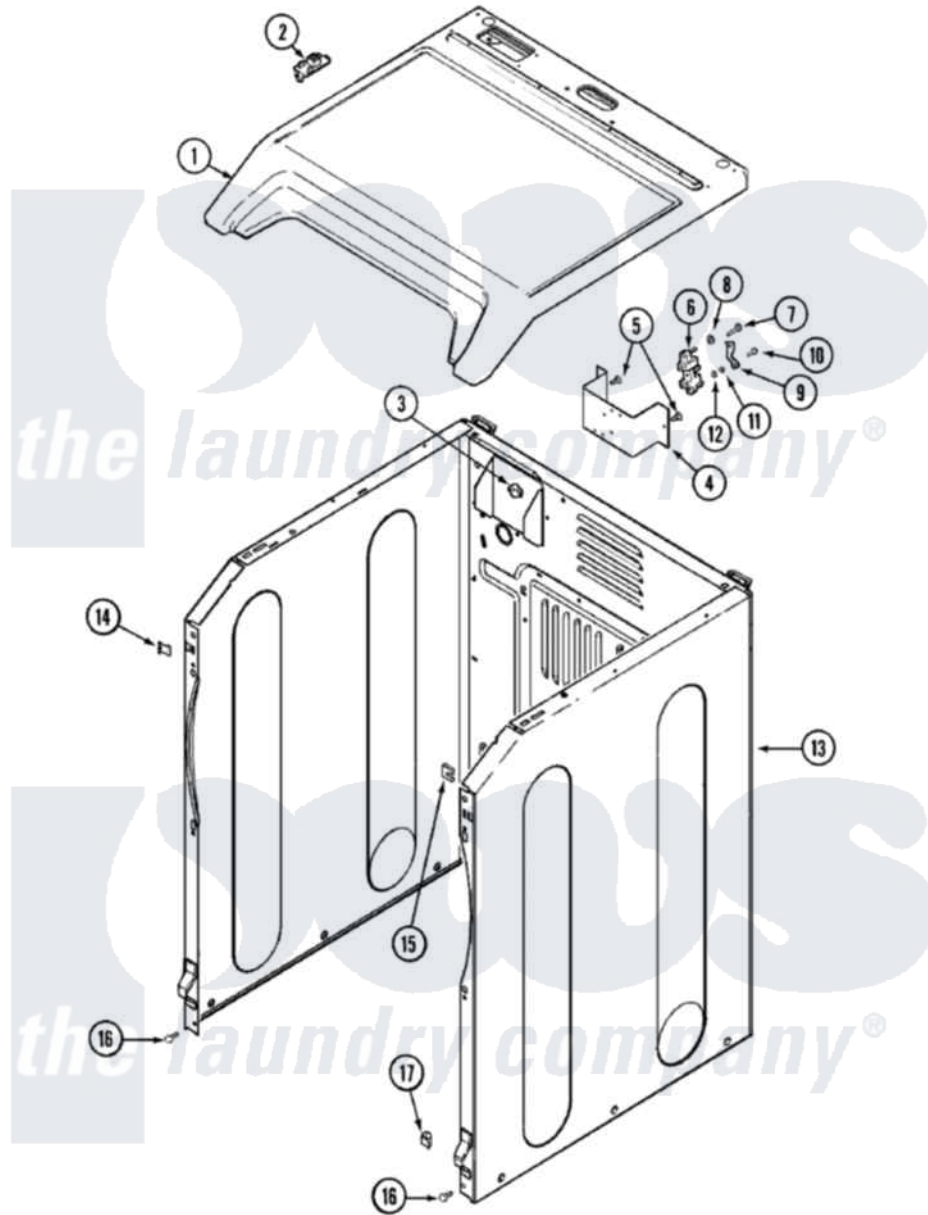

Maytag MDE7758AYW 01 - CABINET

Maytag [Residential Maytag MDE7758AYW Dryer Parts](#) Parts Diagram 01 - CABINET
 Click on the part number to view part

Item	Original Part Number	Replaced By	Status	Part Description
1	33002627			Cover, Top
2	33001872	33002891		Pin, Locator
3	Y310376			Clip, Door Switch Harness
13	22003582		Not Available	CABINET, ASSY. (WHT-AS PK)
"	213007			Xfor Cabinet See Cabinet, Back
14	22002049			Clip Note: Clip, Front Panel
15	213280	204439		Screw And Fstner Assembly
16	22001995			Screw Note: Screw, Tumbler Front And Shroud
17	Y310376			Clip, Door Switch Harness