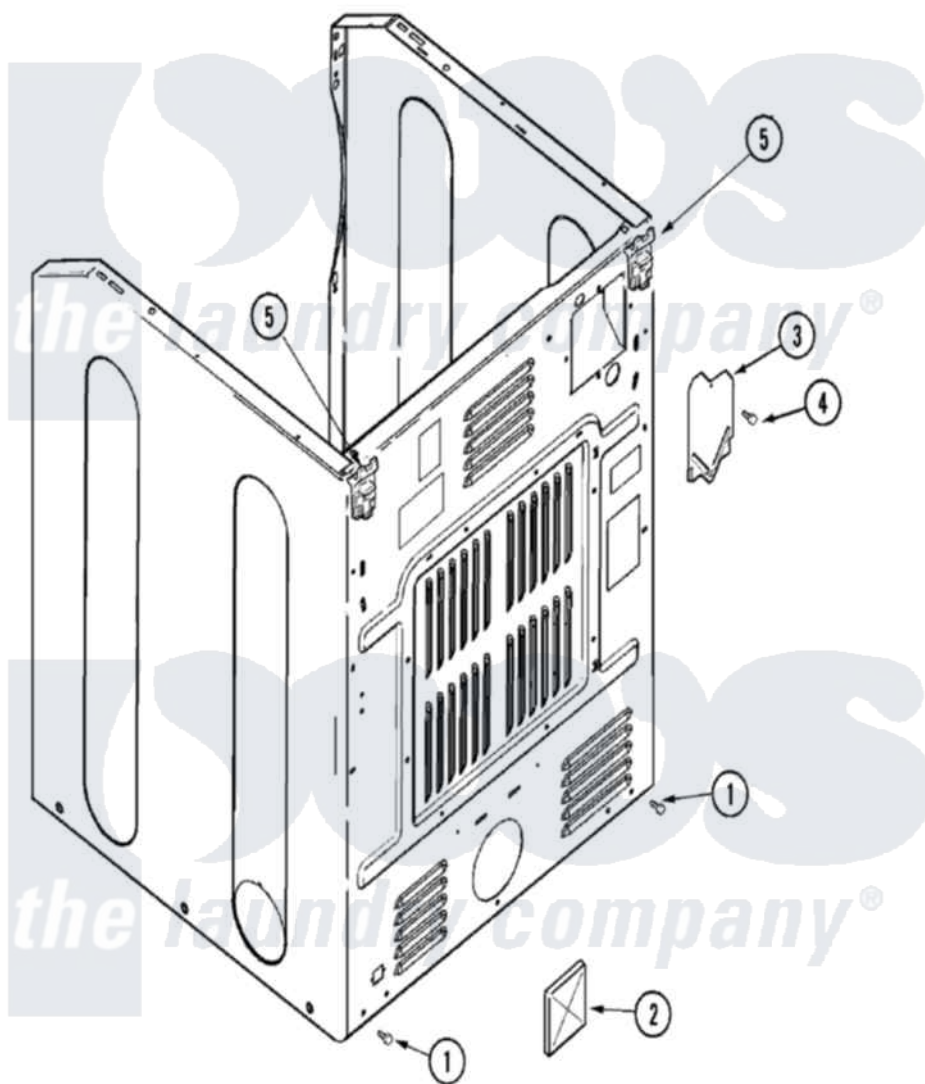

Maytag MDE7758AYW 02 - CABINET-REAR

Maytag Residential Maytag MDE7758AYW Dryer Parts Parts Diagram 02 - CABINET-REAR
 Click on the part number to view part

Item	Original Part Number	Replaced By	Status	Part Description
1	22001995			Screw Note: Screw, Tumbler Front And Shroud
2	33001702			Flap, Pipe
3	33001795			Cover, Terminal Block
4	22001995			Screw Note: Screw, Tumbler Front And Shroud
5	22003367	22004095		Hinge, Plastic
"	22001995			Screw Note: Screw, Tumbler Front And Shroud