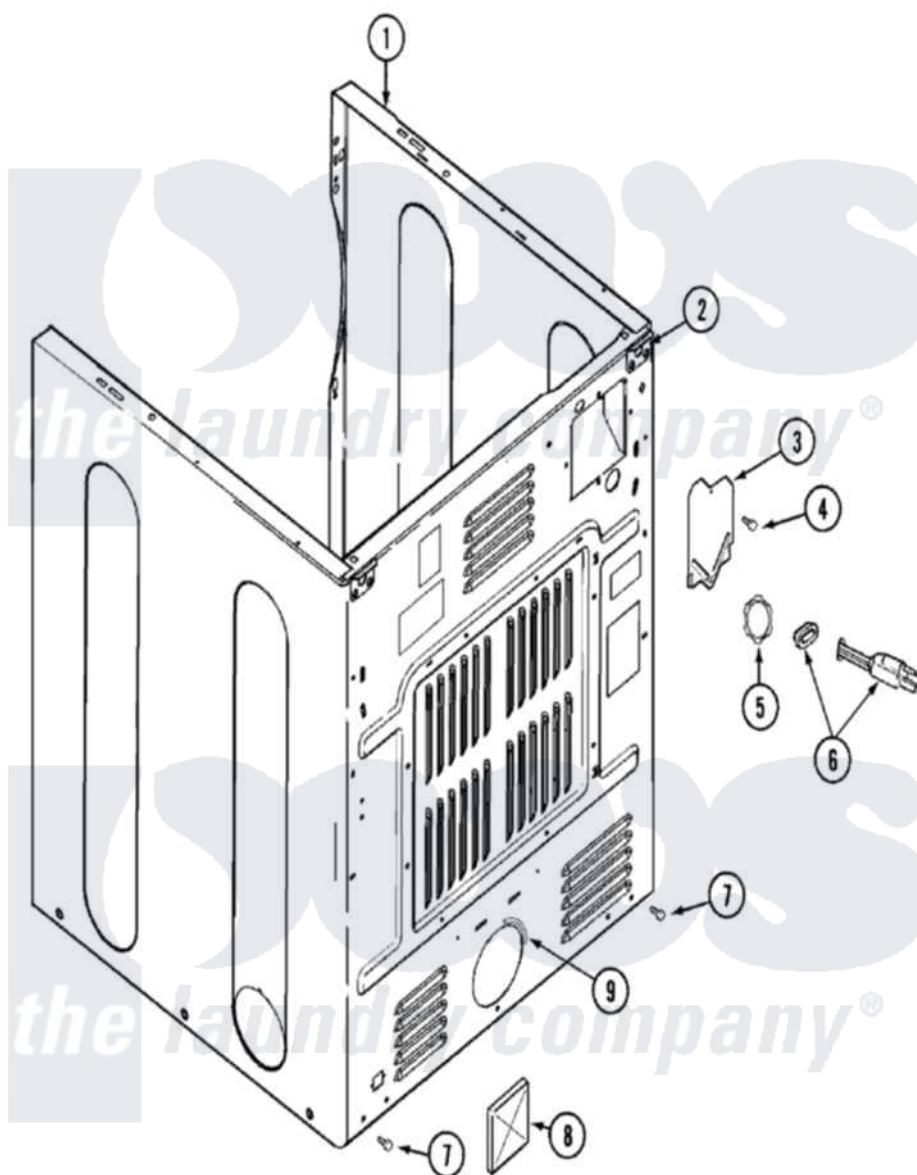

# Maytag MDE8000AYW 02 - CABINET-REAR

Maytag Residential Maytag MDE8000AYW Dryer Parts Parts Diagram 02 - CABINET-REAR  
 Click on the part number to view part

Item	Original Part Number	Replaced By	Status	Part Description
1	22002548	<a href="#">22003639</a>		Cabinet Assembly
2	33001827		Not Available	BRACKET, CABINET HINGE
3	<a href="#">33001795</a>			Cover, Terminal Block
4	<a href="#">22001995</a>			Screw Note: Screw, Tumbler Front And Shroud
7	<a href="#">22001995</a>			Screw Note: Screw, Tumbler Front And Shroud
8	<a href="#">33001702</a>			Flap, Pipe
9	<a href="#">33002283</a>			Guard, Exhaust Duct