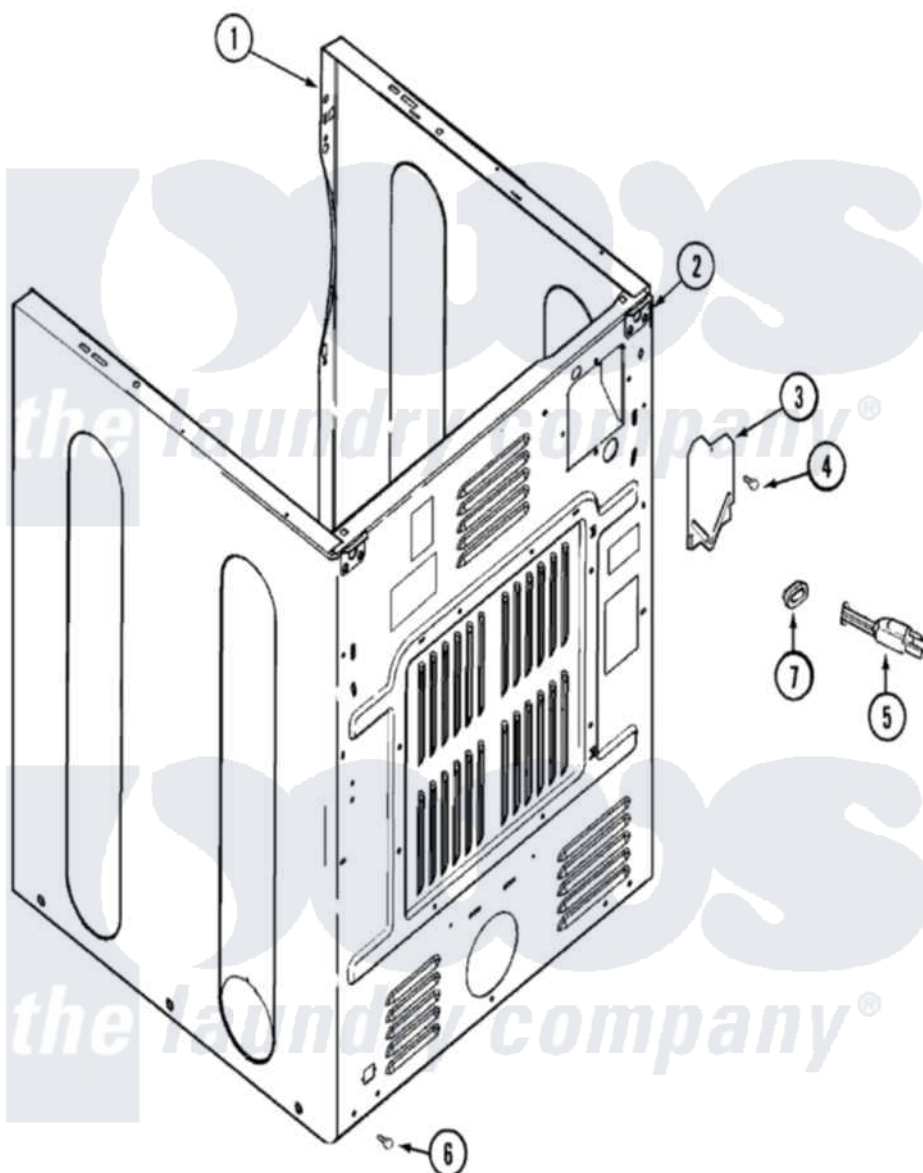

Maytag MDE8416AYW 02 - CABINET-REAR

Maytag Residential Maytag MDE8416AYW Dryer Parts Parts Diagram 02 - CABINET-REAR
 Click on the part number to view part

Item	Original Part Number	Replaced By	Status	Part Description
1	33001897			Cabinet
2	33001827		Not Available	BRACKET, CABINET HINGE
3	33001795			Cover, Terminal Block
4	22001995			Screw Note: Screw, Tumbler Front And Shroud
6	22001995			Screw Note: Screw, Tumbler Front And Shroud