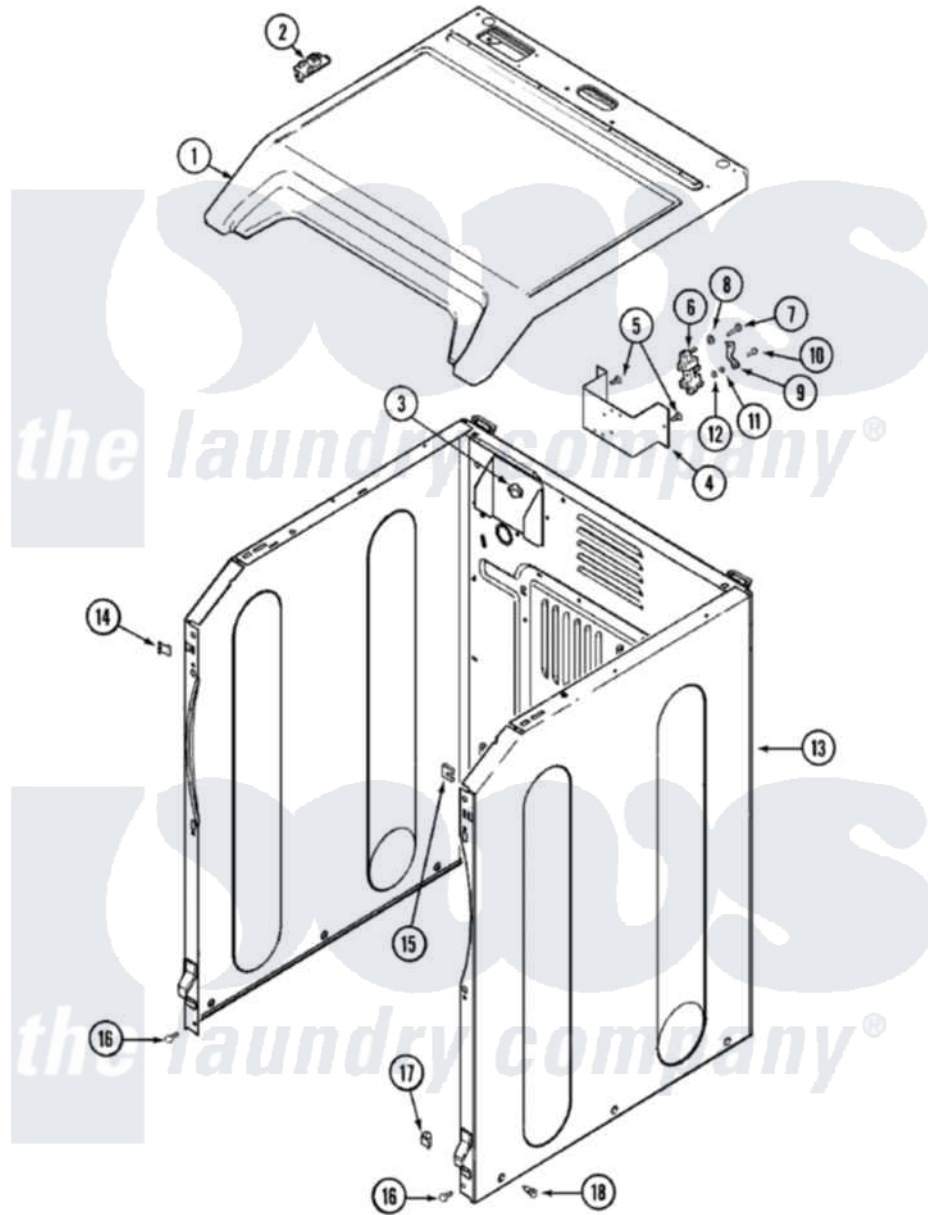

# Maytag MDE8600AZQ 01 - CABINET

Maytag [Residential Maytag MDE8600AZQ Dryer Parts](#) Parts Diagram 01 - CABINET  
 Click on the part number to view part

Item	Original Part Number	Replaced By	Status	Part Description
2	33001872	<a href="#">33002891</a>		Pin, Locator
14	<a href="#">22002049</a>			Clip Note: Clip, Front Panel
15	213280	<a href="#">204439</a>		Screw And Fstner Assembly
16	<a href="#">22001995</a>			Screw Note: Screw, Tumbler Front And Shroud
17	<a href="#">Y310376</a>			Clip, Door Switch Harness
18	22003409	<a href="#">213007</a>		Xfor Cabinet See Cabinet, Back
"	<a href="#">213007</a>			Xfor Cabinet See Cabinet, Back