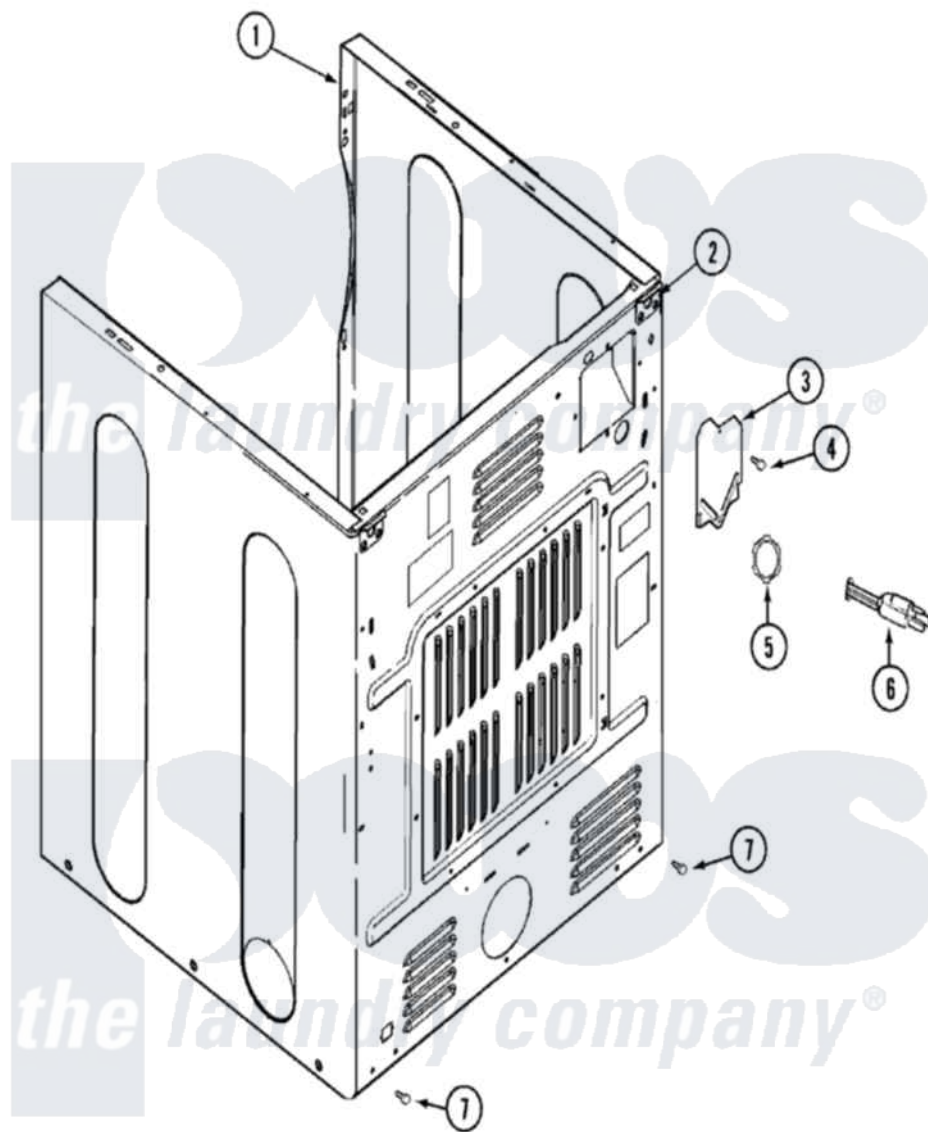

Maytag MDE9306AUW 02 - CABINET-REAR

Maytag Residential Maytag MDE9306AUW Dryer Parts Parts Diagram 02 - CABINET-REAR
 Click on the part number to view part

Item	Original Part Number	Replaced By	Status	Part Description
1	33001897			Cabinet
2	33001827		Not Available	BRACKET, CABINET HINGE
3	33001795			Cover, Terminal Block
4	22001995			Screw Note: Screw, Tumbler Front And Shroud
7	22001995			Screw Note: Screw, Tumbler Front And Shroud