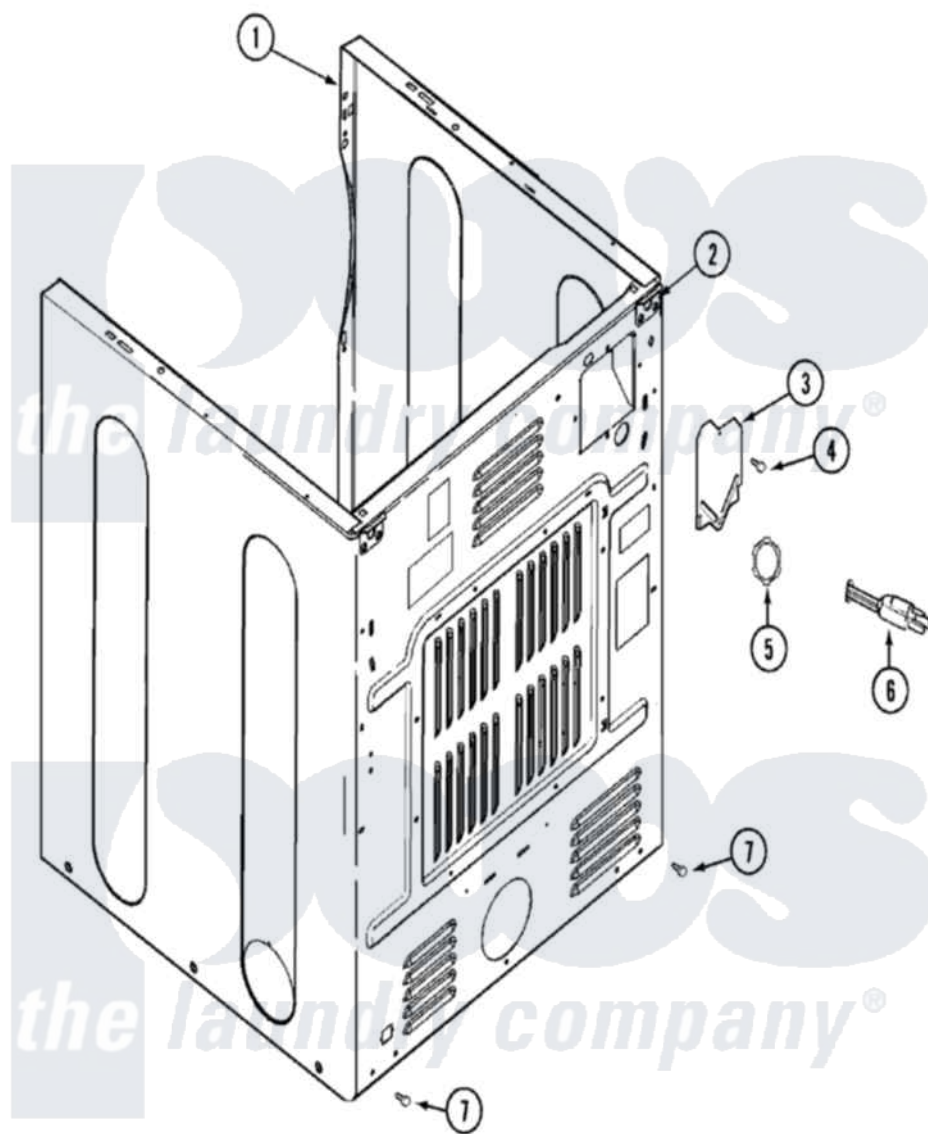

Maytag MDE9306AYW 02 - CABINET-REAR

Maytag Residential Maytag MDE9306AYW Dryer Parts Parts Diagram 02 - CABINET-REAR
 Click on the part number to view part

Item	Original Part Number	Replaced By	Status	Part Description
1	33001897			Cabinet
2	33001827		Not Available	BRACKET, CABINET HINGE
3	33001795			Cover, Terminal Block
4	22001995			Screw Note: Screw, Tumbler Front And Shroud
7	22001995			Screw Note: Screw, Tumbler Front And Shroud