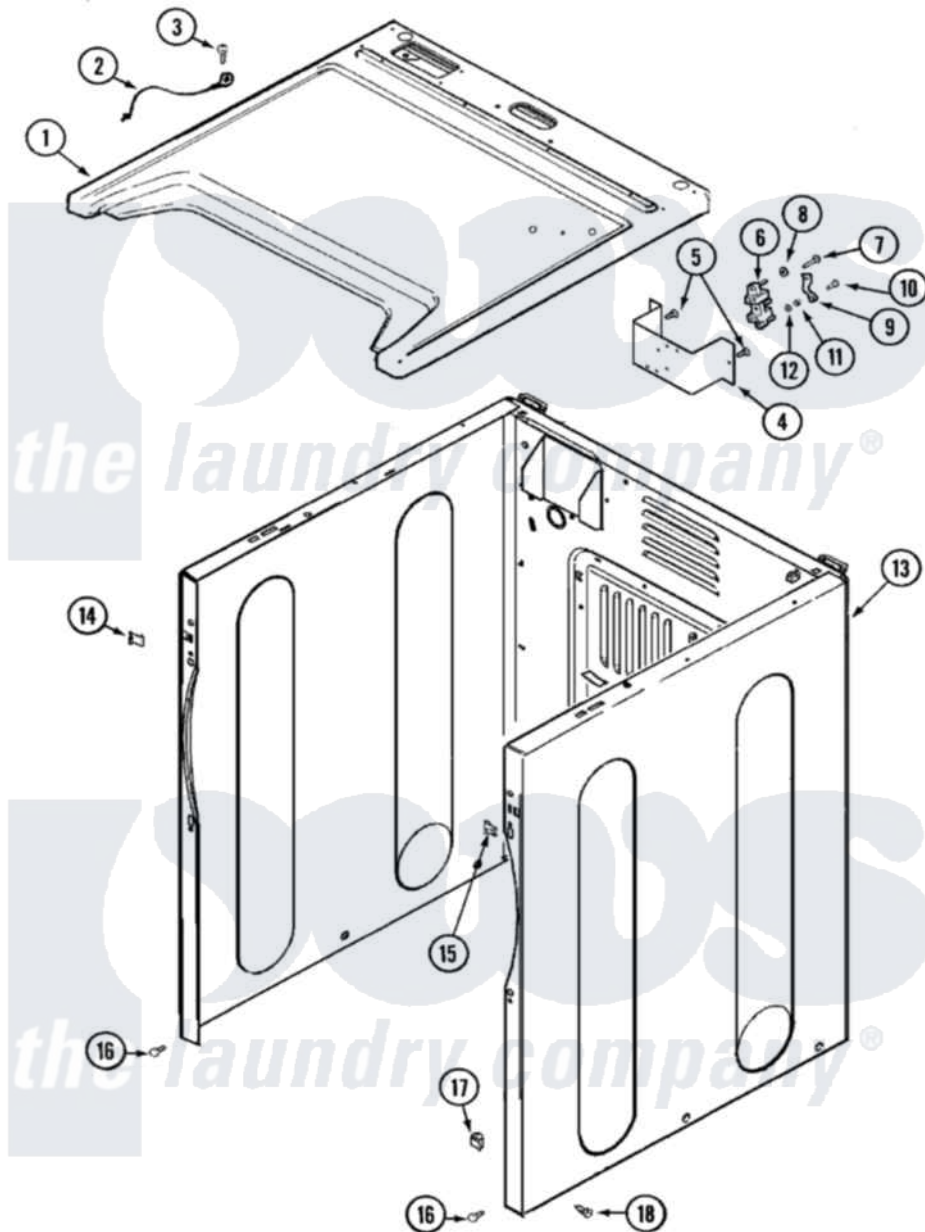

# Maytag MDE9306AZA 01 - CABINET-FRONT

Maytag Residential Maytag MDE9306AZA Dryer Parts Parts Diagram 01 - CABINET-FRONT  
 Click on the part number to view part

Item	Original Part Number	Replaced By	Status	Part Description
1	33001906		Not Available	COVER, TOP (ALM)---NA
2	33001859		Not Available	WIRE, GROUND
3	210186	<a href="#">3370225</a>		Screw
4	33001826		Not Available	BRACKET, TERMINAL BLOCK---NA
5	<a href="#">22001995</a>			Screw Note: Screw, Tumbler Front And Shroud
6	<a href="#">33001244</a>			Block, Terminal
7	Y312209	<a href="#">W10001200</a>		Screw
9	<a href="#">Y312184</a>			Strap, Grounding
10	<a href="#">33001245</a>			Screw---NA
11	311484	<a href="#">112432</a>		Nut
12	<a href="#">311093</a>			Washer, Terminal Connection
13	33001898	<a href="#">33002373</a>		Cabinet
14	<a href="#">22002049</a>			Clip Note: Clip, Front Panel
15	213280	<a href="#">204439</a>		Screw And Fstner Assembly
16	<a href="#">22001995</a>			Screw Note: Screw, Tumbler

16

[22001990](#)

Front And Shroud

17

[Y310376](#)

Clip, Door Switch Harness

18

[213007](#)