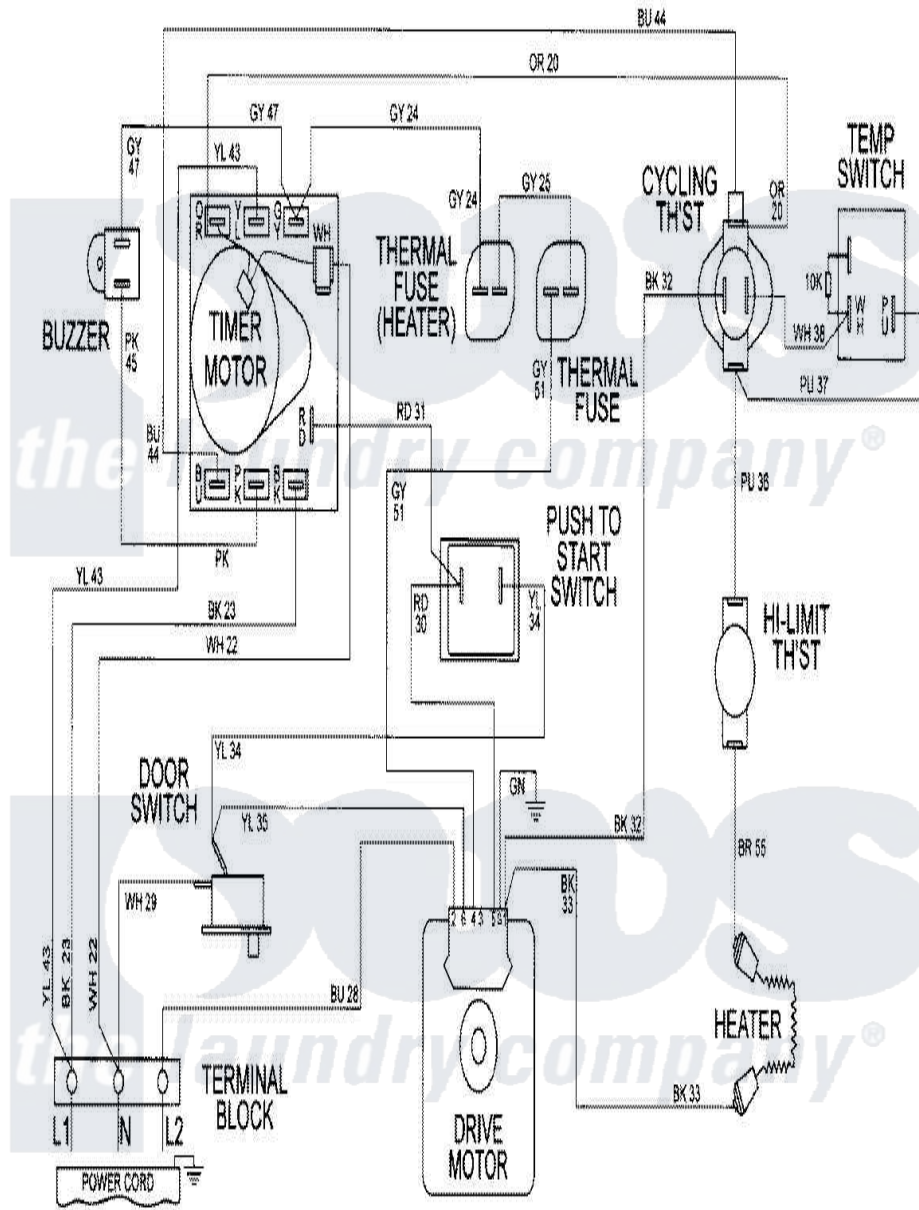

Maytag MDE9306AZA 08 - WIRING INFORMATION

Maytag [Residential Maytag MDE9306AZA Dryer Parts](#) Parts Diagram 08 - WIRING INFORMATION
 Click on the part number to view part

| Item | Original Part Number | Replaced By | Status | Part Description |
|------|----------------------|-------------|---------------|--------------------|
| NI | 15002316 | | Not Available | WIRING INFORMATION |