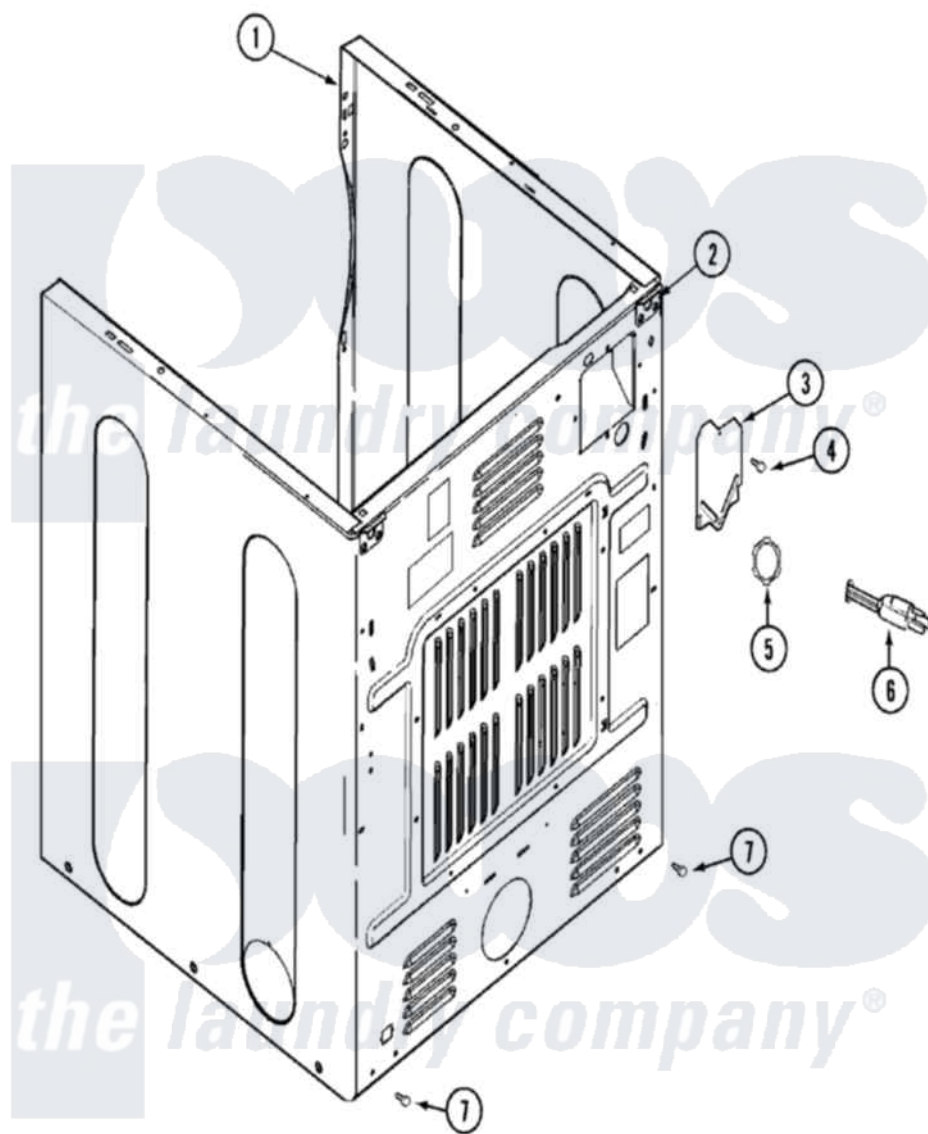

Maytag MDE9306AZW 02 - CABINET-REAR

Maytag Residential Maytag MDE9306AZW Dryer Parts Parts Diagram 02 - CABINET-REAR
 Click on the part number to view part

Item	Original Part Number	Replaced By	Status	Part Description
1	33001897			Cabinet
2	33001827		Not Available	BRACKET, CABINET HINGE
3	33001795			Cover, Terminal Block
4	22001995			Screw Note: Screw, Tumbler Front And Shroud
5	33001425			Locknut, Eared For Canadian
6	305168	33002916		Power Cord, Canadian 240V
7	22001995			Screw Note: Screw, Tumbler Front And Shroud