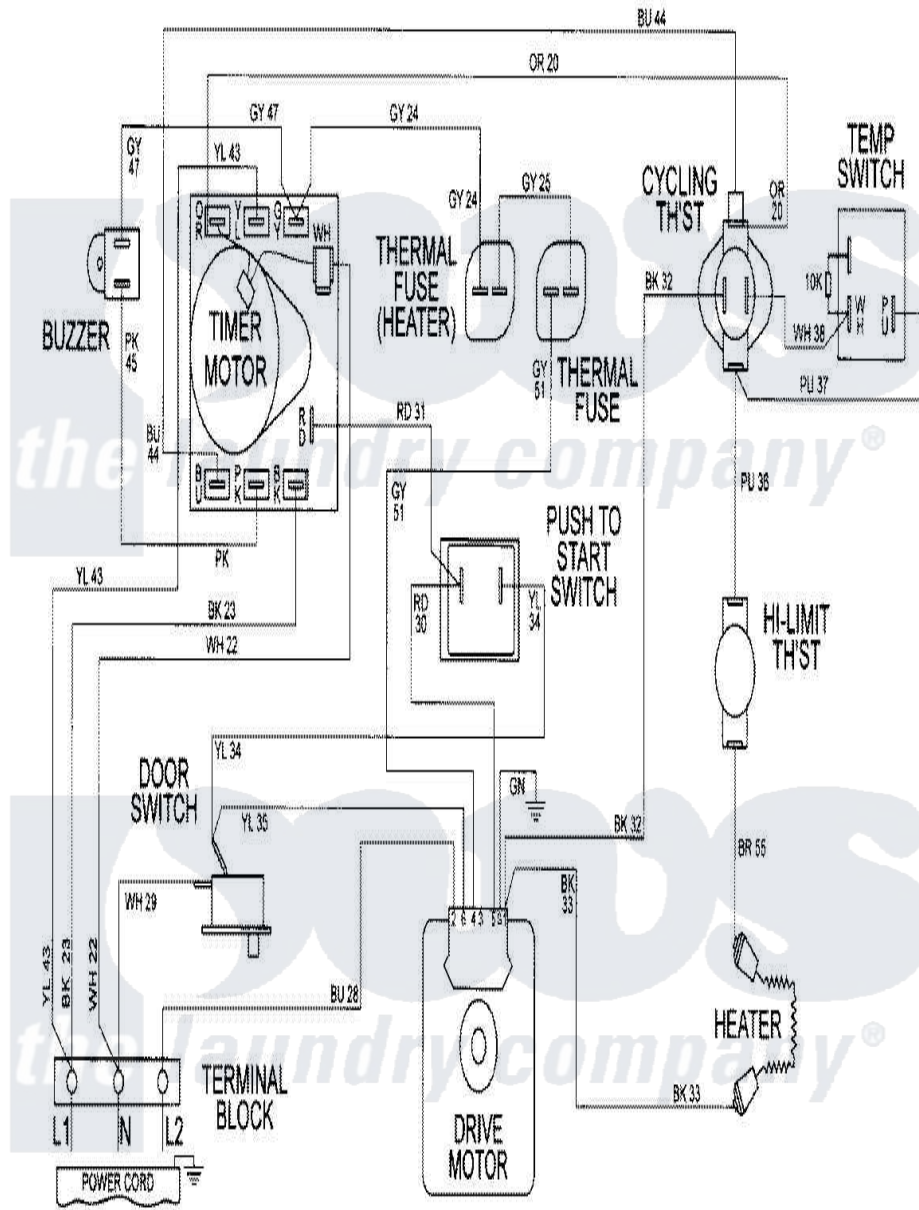

Maytag MDE9306AZW 08 - WIRING INFORMATION

Maytag Residential Maytag MDE9306AZW Dryer Parts Parts Diagram 08 - WIRING INFORMATION
 Click on the part number to view part

Item	Original Part Number	Replaced By	Status	Part Description
NI	15002316		Not Available	WIRING INFORMATION