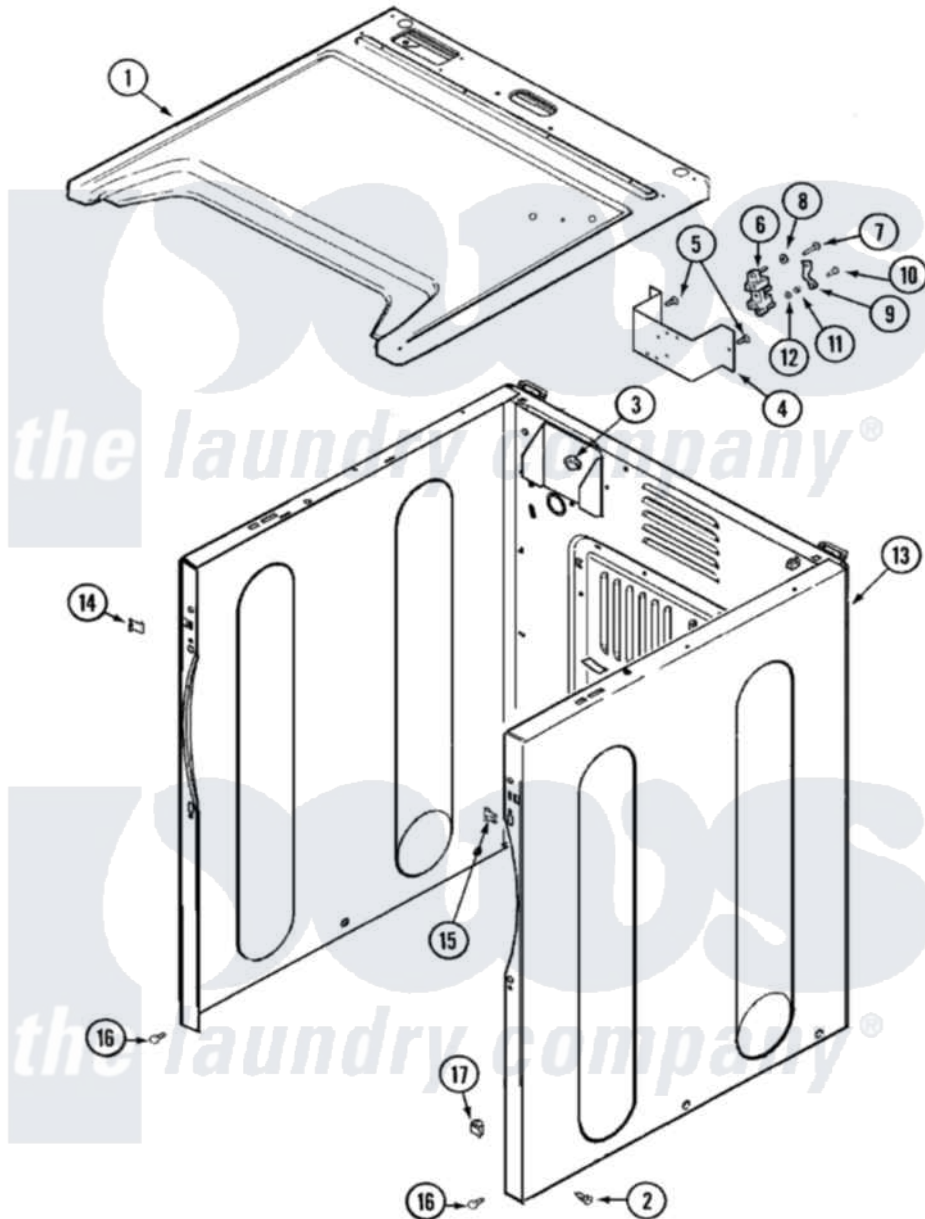

# Maytag MDE9316AYA 01 - CABINET

Maytag [Residential Maytag MDE9316AYA Dryer Parts](#) Parts Diagram 01 - CABINET  
 Click on the part number to view part

Item	Original Part Number	Replaced By	Status	Part Description
1	33001906		Not Available	COVER, TOP (ALM)---NA
2	<a href="#">213007</a>			Xfor Cabinet See Cabinet, Back
4	33001826		Not Available	BRACKET, TERMINAL BLOCK---NA
5	<a href="#">22001995</a>			Screw Note: Screw, Tumbler Front And Shroud
6	<a href="#">33001244</a>			Block, Terminal
7	Y312209	<a href="#">W10001200</a>		Screw
8	<a href="#">Y311270</a>			Washer, Terminal Block
9	<a href="#">Y312184</a>			Strap, Grounding
10	<a href="#">33001245</a>			Screw---NA
11	311484	<a href="#">112432</a>		Nut
12	<a href="#">311093</a>			Washer, Terminal Connection
13	33001898	<a href="#">33002373</a>		Cabinet
14	<a href="#">22002049</a>			Clip Note: Clip, Front Panel
15	213280	<a href="#">204439</a>		Screw And Fstner Assembly