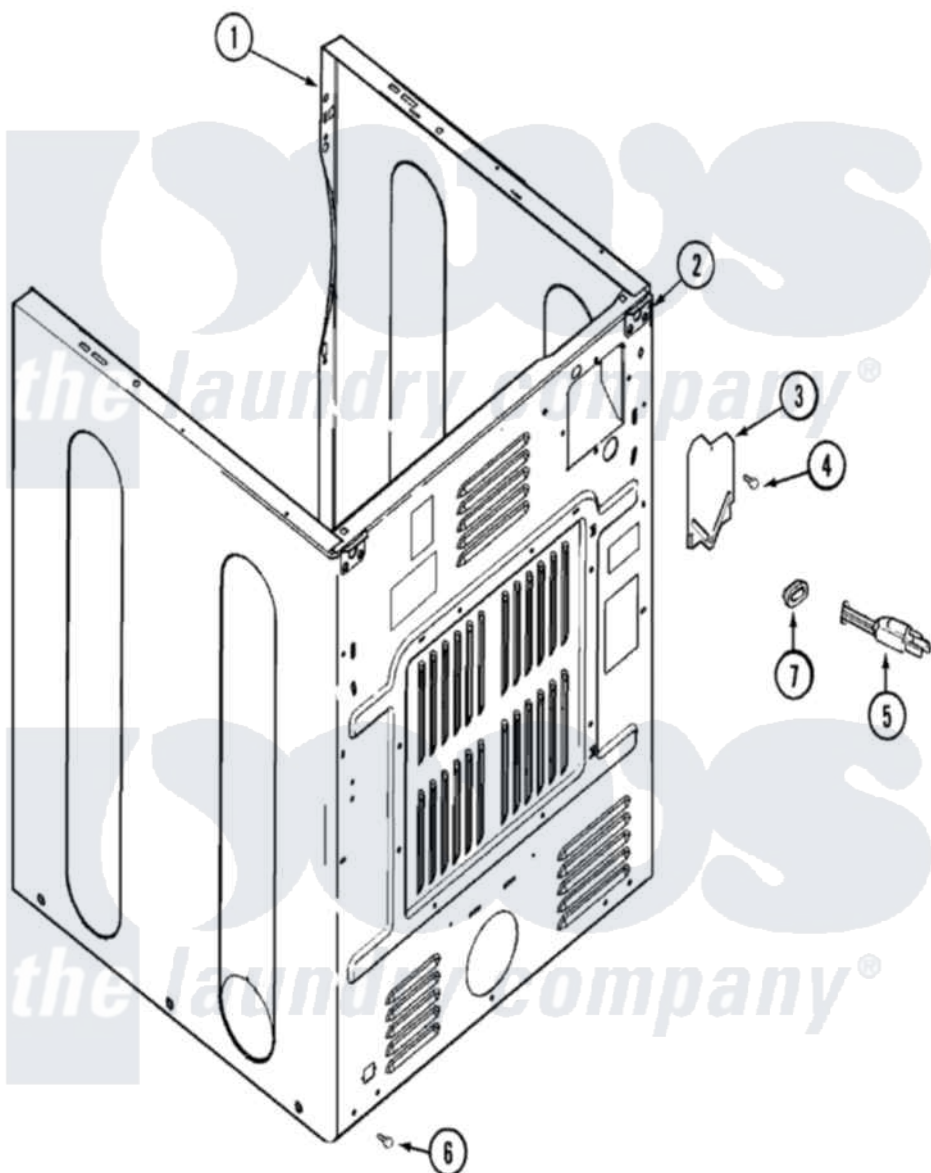

**Maytag MDE9316AYQ 02 - CABINET-REAR
(MDE/MDG9316AWQ/AYQ/AXW)**

Maytag [Residential Maytag MDE9316AYQ Dryer Parts](#) Parts Diagram 02 - CABINET-REAR
(MDE/MDG9316AWQ/AYQ/AXW)
Click on the part number to view part

Item	Original Part Number	Replaced By	Status	Part Description
1	33002625			Cabinet, Assembly
"	33002373			Cabinet
2	33001827		Not Available	BRACKET, CABINET HINGE
"	22003367	22004095		Hinge, Plastic
"	22001995			Screw Note: Screw, Tumbler Front And Shroud
3	33001795			Cover, Terminal Block
4	22001995			Screw Note: Screw, Tumbler Front And Shroud
6	22001995			Screw Note: Screw, Tumbler Front And Shroud