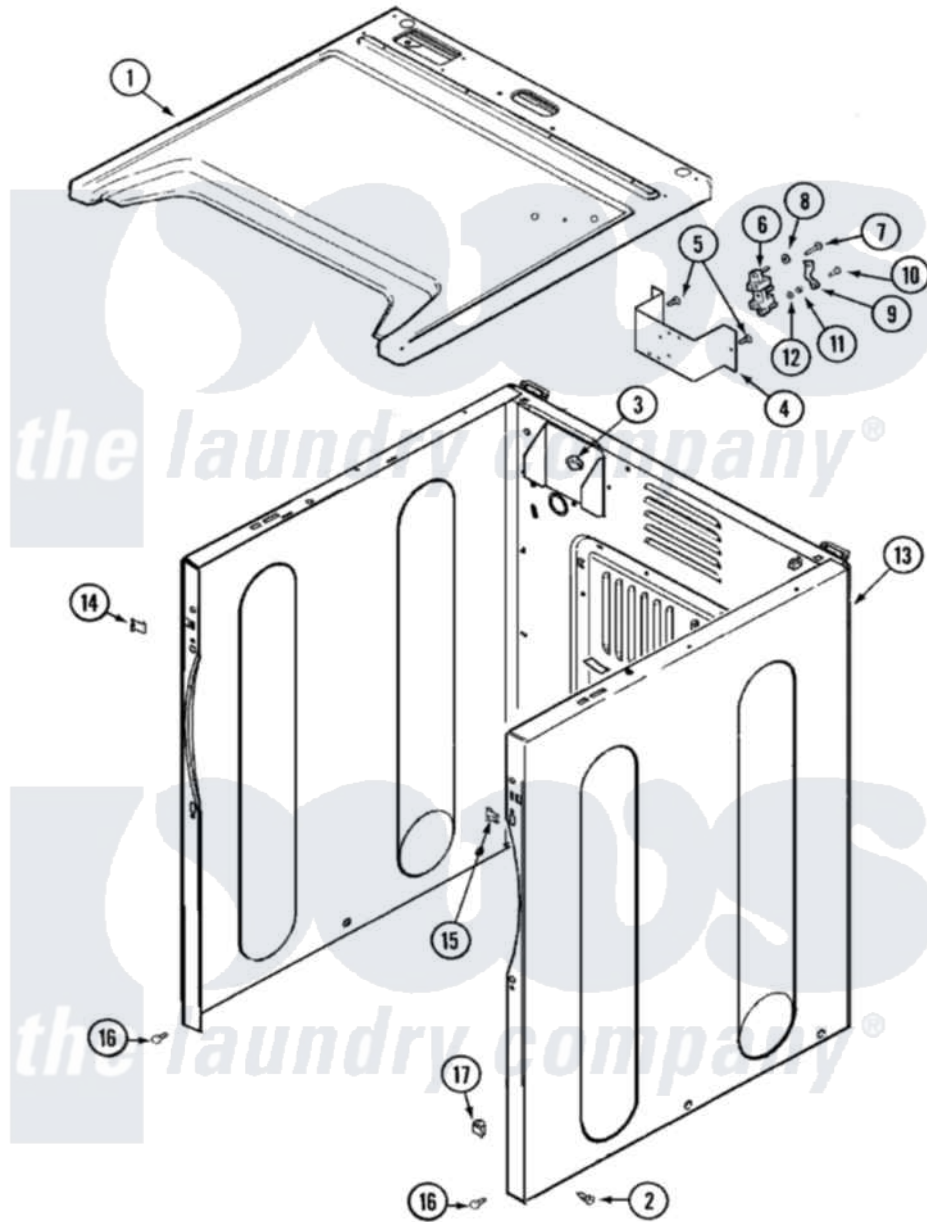

Maytag MDE9316AYW 02 - CABINET (MDE/MDG9316AWQ/AYQ/AXW)

Maytag Residential Maytag MDE9316AYW Dryer Parts Parts Diagram 02 - CABINET (MDE/MDG9316AWQ/AYQ/AXW)
 Click on the part number to view part

Item	Original Part Number	Replaced By	Status	Part Description
2	213007			Xfor Cabinet See Cabinet, Back
14	22002049			Clip Note: Clip, Front Panel
15	213280	204439		Screw And Fstner Assembly
16	22001995			Screw Note: Screw, Tumbler Front And Shroud
17	Y310376			Clip, Door Switch Harness