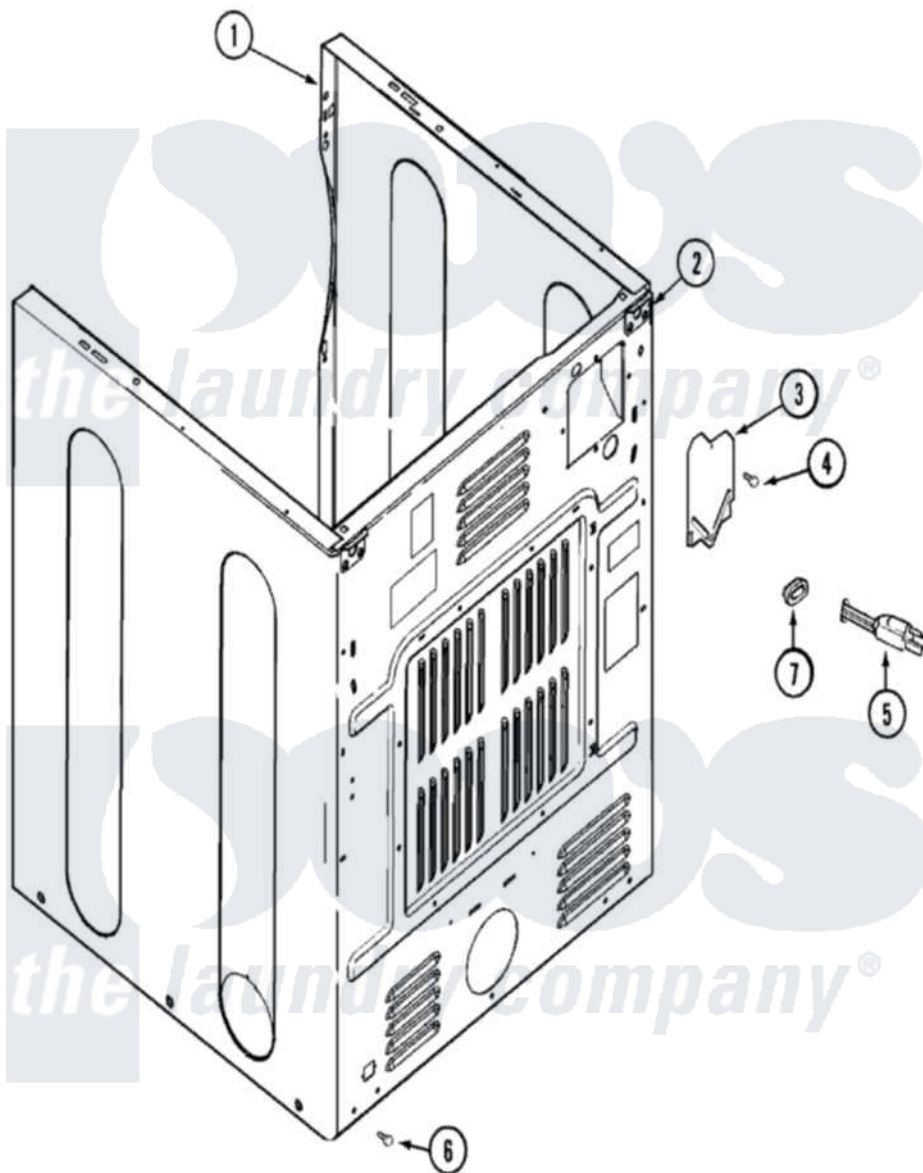

**Maytag MDE9316AYW 04 - CABINET-REAR
(MDE/MDG9316AWQ/AYQ/AXW)**

Maytag Residential Maytag MDE9316AYW Dryer Parts Parts Diagram 04 - CABINET-REAR
(MDE/MDG9316AWQ/AYQ/AXW)
Click on the part number to view part

Item	Original Part Number	Replaced By	Status	Part Description
2	33001827		Not Available	BRACKET, CABINET HINGE
3	33001795			Cover, Terminal Block
4	22001995			Screw Note: Screw, Tumbler Front And Shroud
6	22001995			Screw Note: Screw, Tumbler Front And Shroud