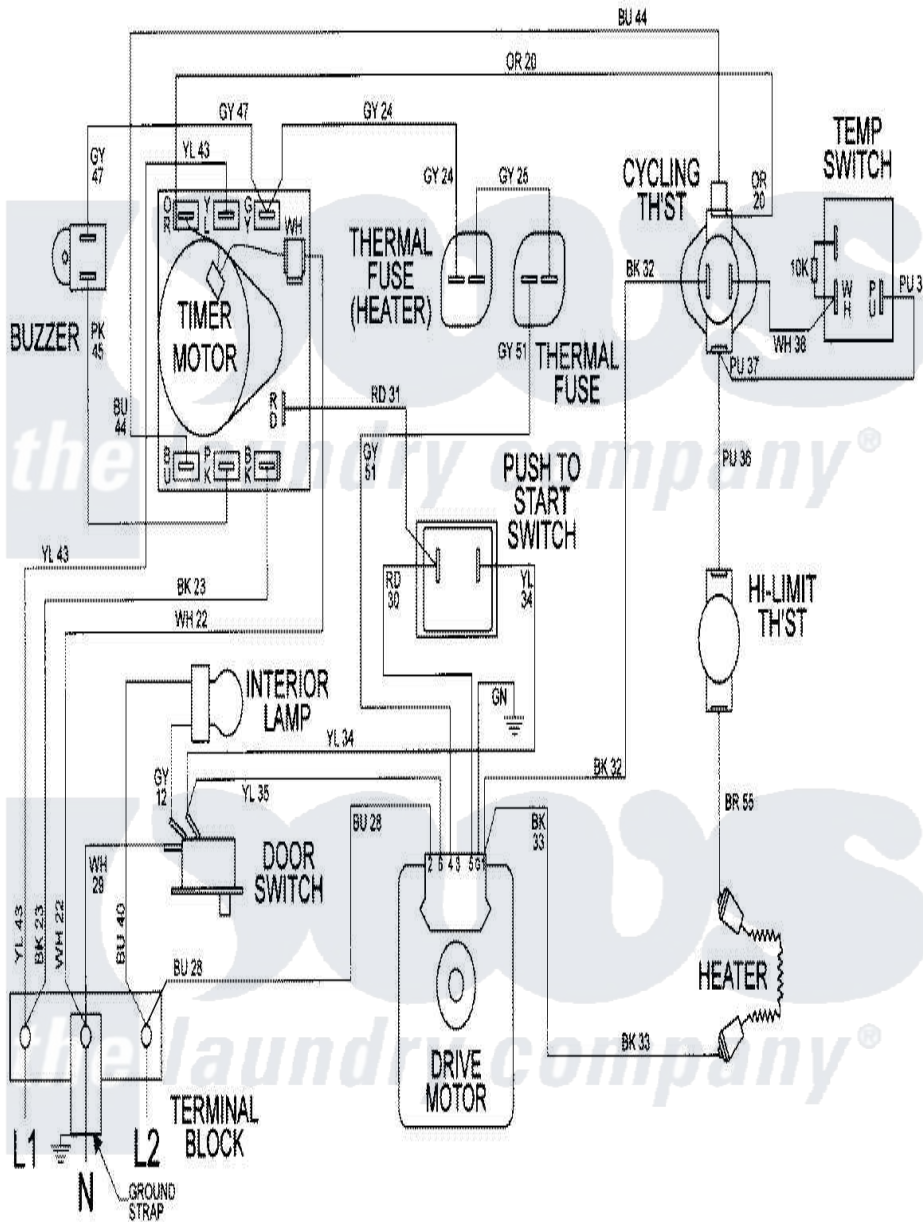

# Maytag MDE9316AYW 14 - WIRING INFORMATION

Maytag Residential Maytag MDE9316AYW Dryer Parts Parts Diagram 14 - WIRING INFORMATION  
 Click on the part number to view part

Item	Original Part Number	Replaced By	Status	Part Description
NI	15002307		Not Available	WIRING INFORMATION