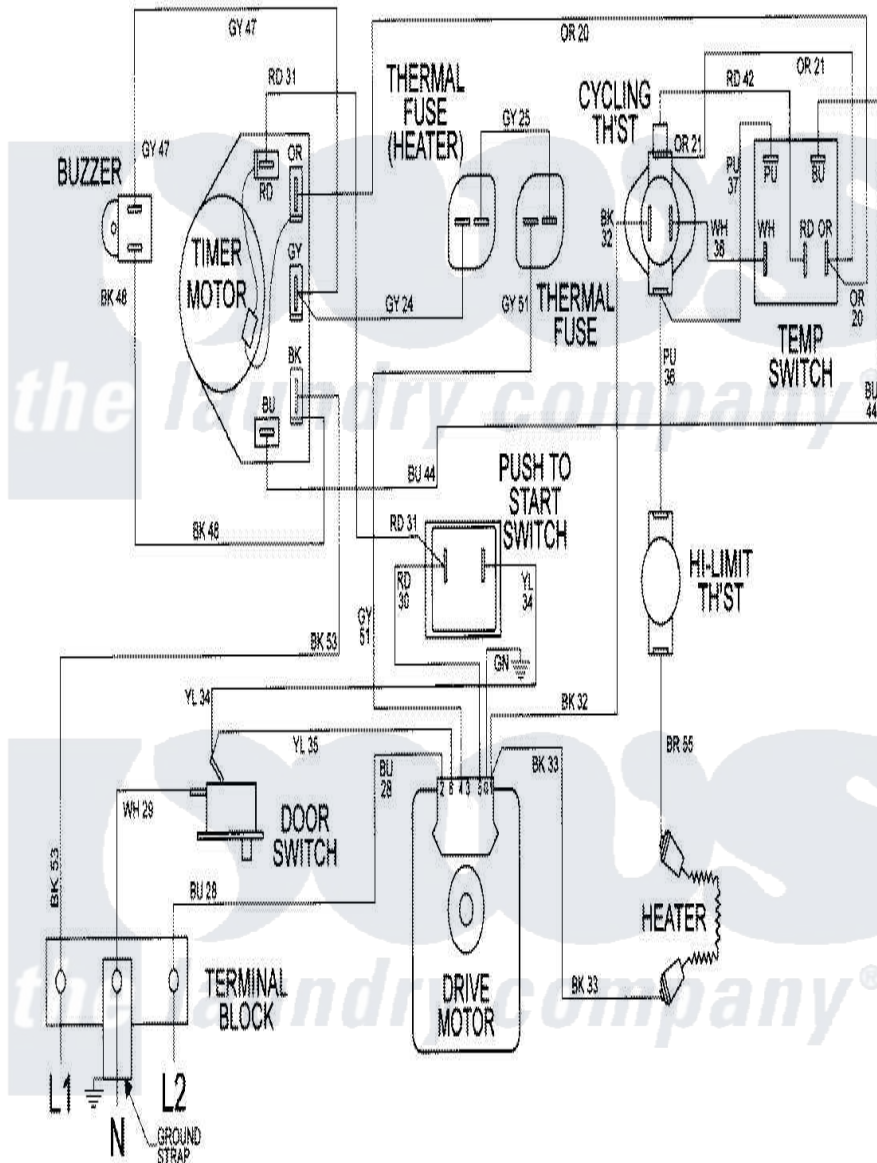

Maytag MDE9420AYW 07 - WIRING INFORMATION

Maytag Residential Maytag MDE9420AYW Dryer Parts Parts Diagram 07 - WIRING INFORMATION
 Click on the part number to view part

Item	Original Part Number	Replaced By	Status	Part Description
NI	15002303		Not Available	WIRING INFORMATION