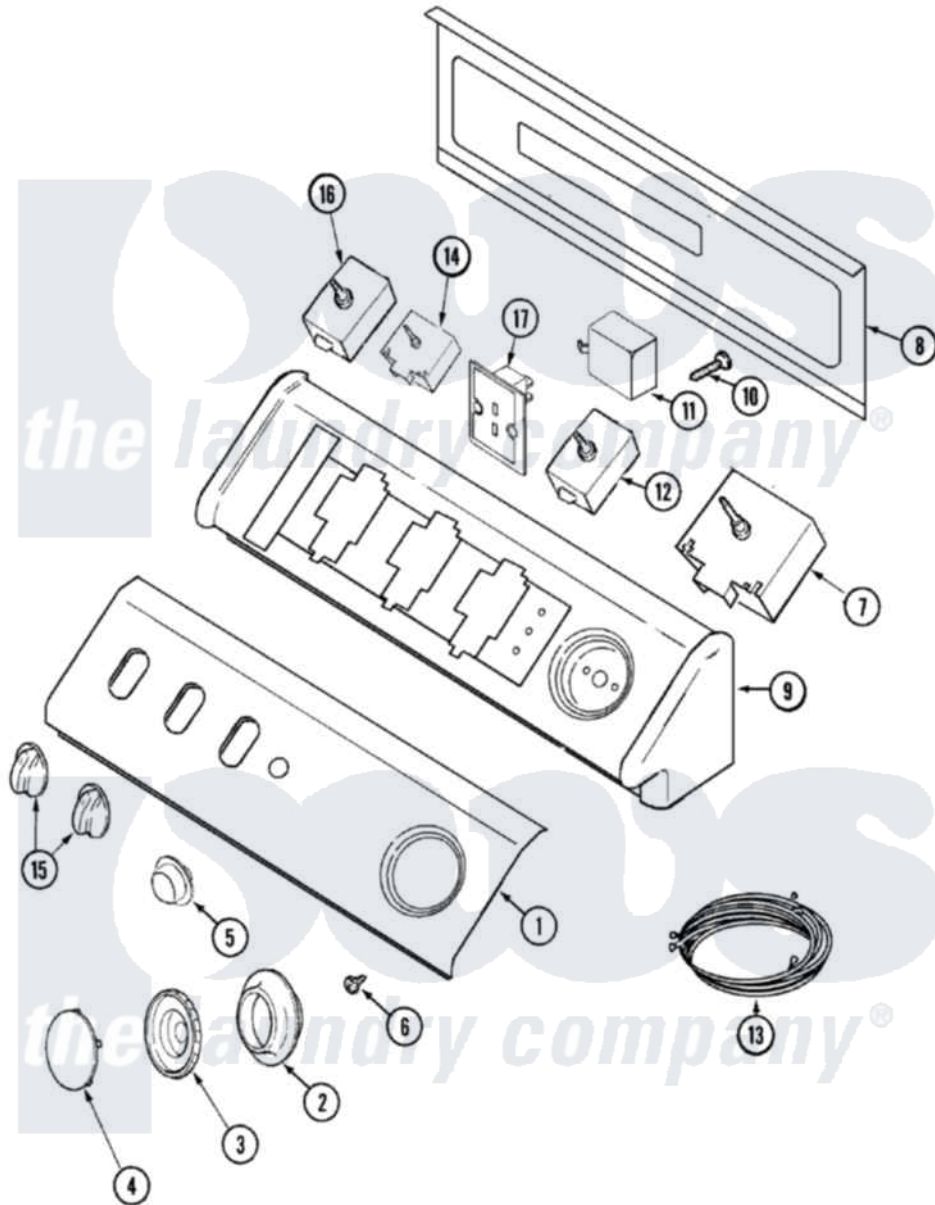

Maytag MDE9557AYA 06 - CONTROL PANEL (MDG)

Maytag [Residential Maytag MDE9557AYA Dryer Parts](#) Parts Diagram 06 - CONTROL PANEL (MDG)
 Click on the part number to view part

Item	Original Part Number	Replaced By	Status	Part Description
1	Y22002339	8534058		Screw
3	22001659			Timer Knob - Grey
6	33001690	90767		Screw, 8A X 3/8 HeX Washer Head Tapping
7	33001634			Timer
8	33001806		Not Available	BACK, CONSOLE PANEL
"	216423	3370225		Screw
10	216423	3370225		Screw
11	33001623			Buzzer, Non-Adjustable
14	33002527			Switch, Four Pos. Rotary Gas
16	22001794			Switch, Rotary
18	33002319		Not Available	MANUAL, USE & CARE (FRENCH)
"	33002287		Not Available	MANUAL, USE & CARE
"	16008878	16023086		Serv Man