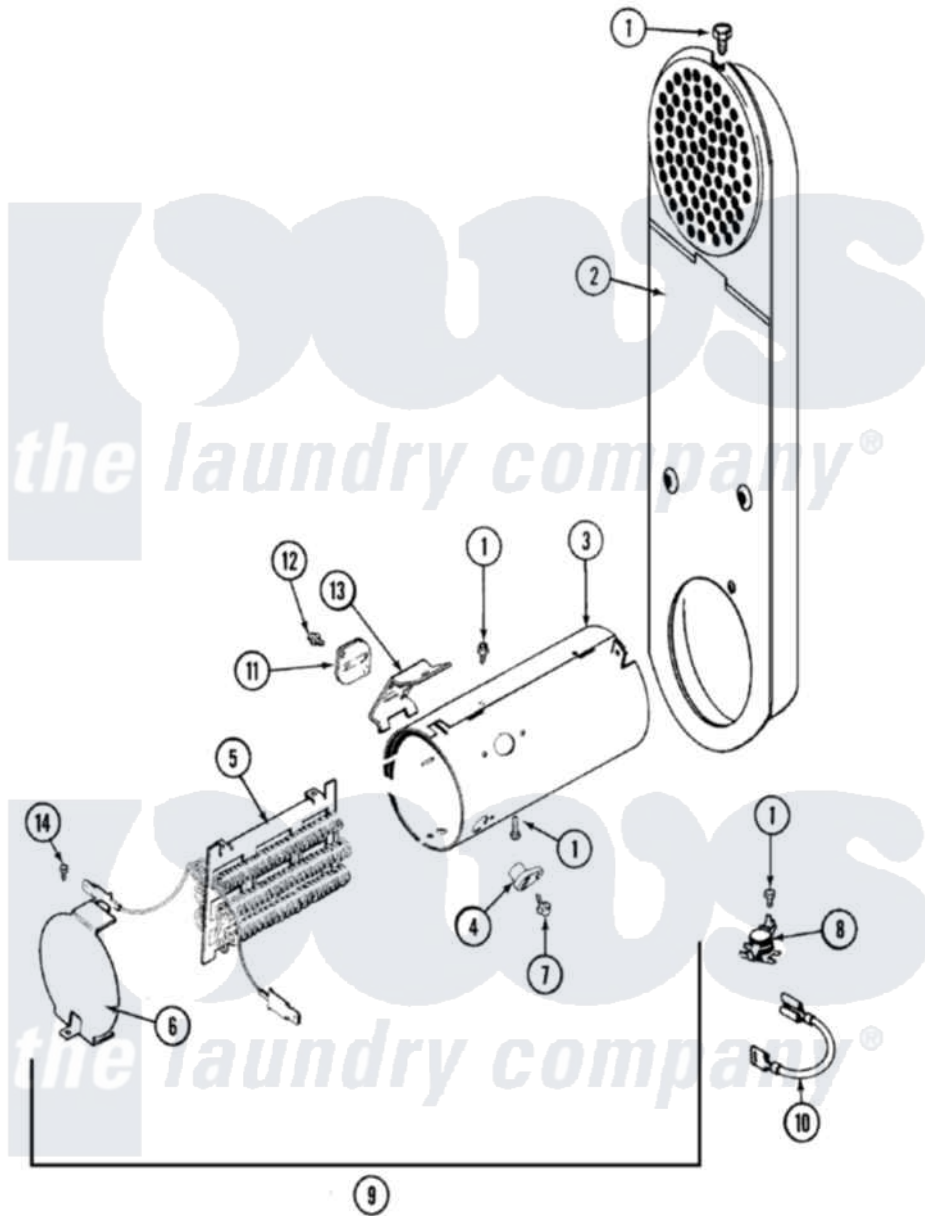

Maytag MDE9557AYA 10 - HEATER

Maytag Residential Maytag MDE9557AYA Dryer Parts Parts Diagram 10 - HEATER
 Click on the part number to view part

Item	Original Part Number	Replaced By	Status	Part Description
2	33001803	33003038		Assembly, Inlet Duct-Elec
3	314995			Enclosure, Heater
4	314998			Insulator, Terminal
5	307184	Y308612		Heater Sub-Assembly
6	314999			Shield, Radiant
7	314554		Not Available	SCREW
8	303396			Thermostat, Hi-Limit
9	307178			Heater Assembly
10	Y307173			Wire, Jumper
11	307473			Fuse, Thermal
12	33001860	W10116760		Screw
13	315346			Bracket, Thermal Fuse
14	Y308590	W10116795		Heater
"	22001996	3370225		Screw