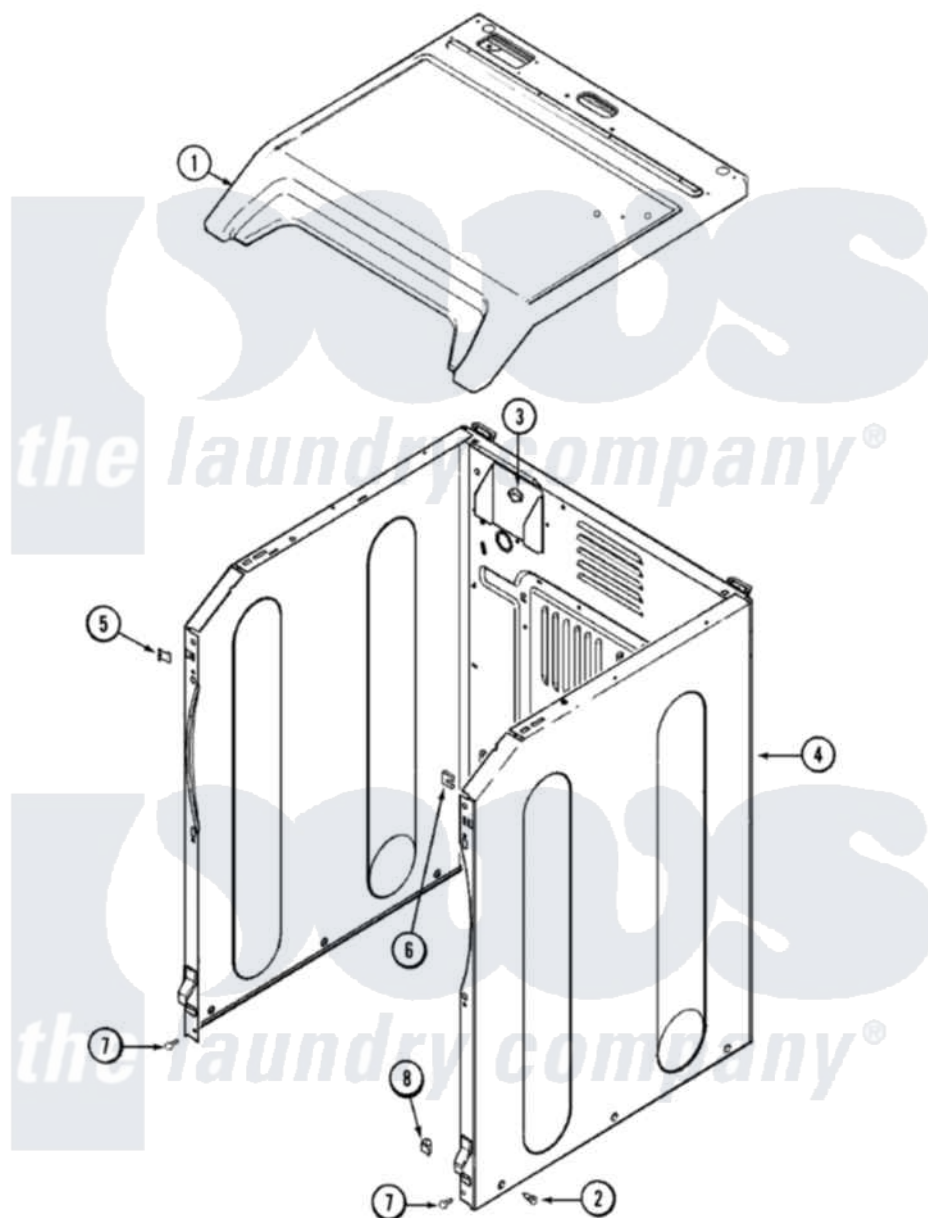

# Maytag MDE9557AZW 02 - CABINET (MDG)

Maytag Residential Maytag MDE9557AZW Dryer Parts Parts Diagram 02 - CABINET (MDG)  
 Click on the part number to view part

Item	Original Part Number	Replaced By	Status	Part Description
2	<a href="#">213007</a>			Xfor Cabinet See Cabinet, Back
3	33002073	<a href="#">Y310376</a>		Clip, Door Switch Harness
5	<a href="#">22002049</a>			Clip Note: Clip, Front Panel
6	213280	<a href="#">204439</a>		Screw And Fstner Assembly
7	<a href="#">22001995</a>			Screw Note: Screw, Tumbler Front And Shroud
8	<a href="#">Y310376</a>			Clip, Door Switch Harness