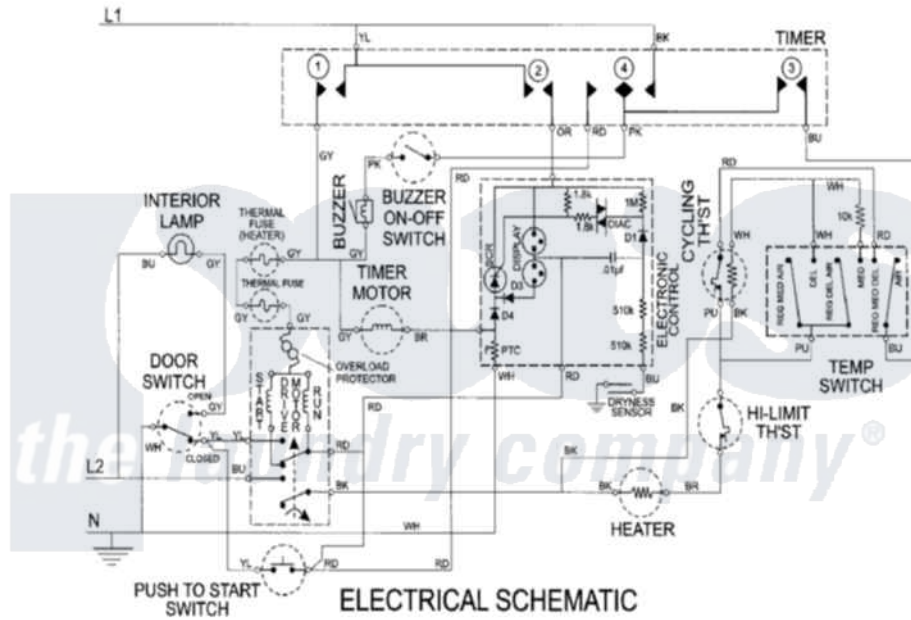

# Maytag MDE9557AZW 15 - WIRING INFORMATION

Maytag Residential Maytag MDE9557AZW Dryer Parts Parts Diagram 15 - WIRING INFORMATION  
 Click on the part number to view part

Item	Original Part Number	Replaced By	Status	Part Description
NI	15002567		Not Available	WIRING INFORMATION