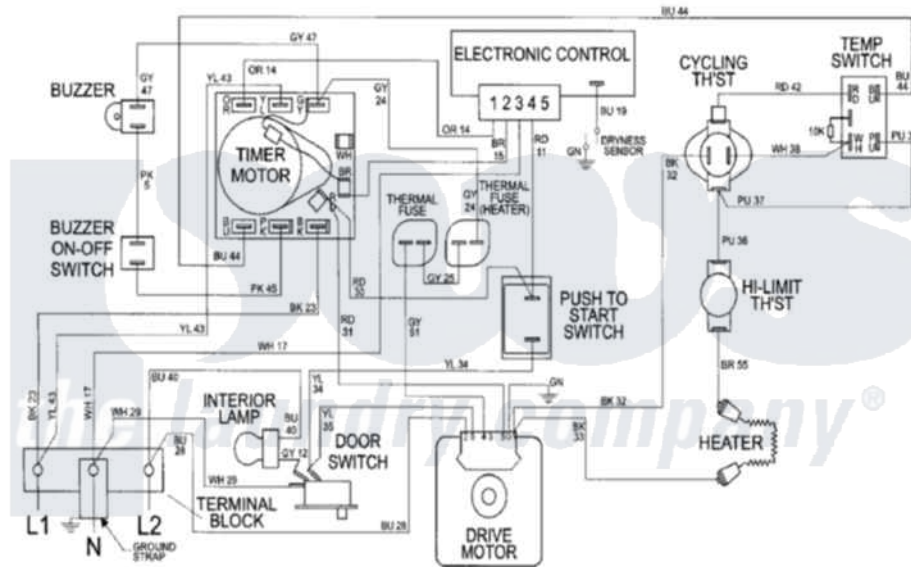

# Maytag MDE9557AZW 15 - WIRING INFORMATION

Maytag Residential Maytag MDE9557AZW Dryer Parts Parts Diagram 15 - WIRING INFORMATION  
 Click on the part number to view part

Item	Original Part Number	Replaced By	Status	Part Description
NI	15002567		Not Available	WIRING INFORMATION