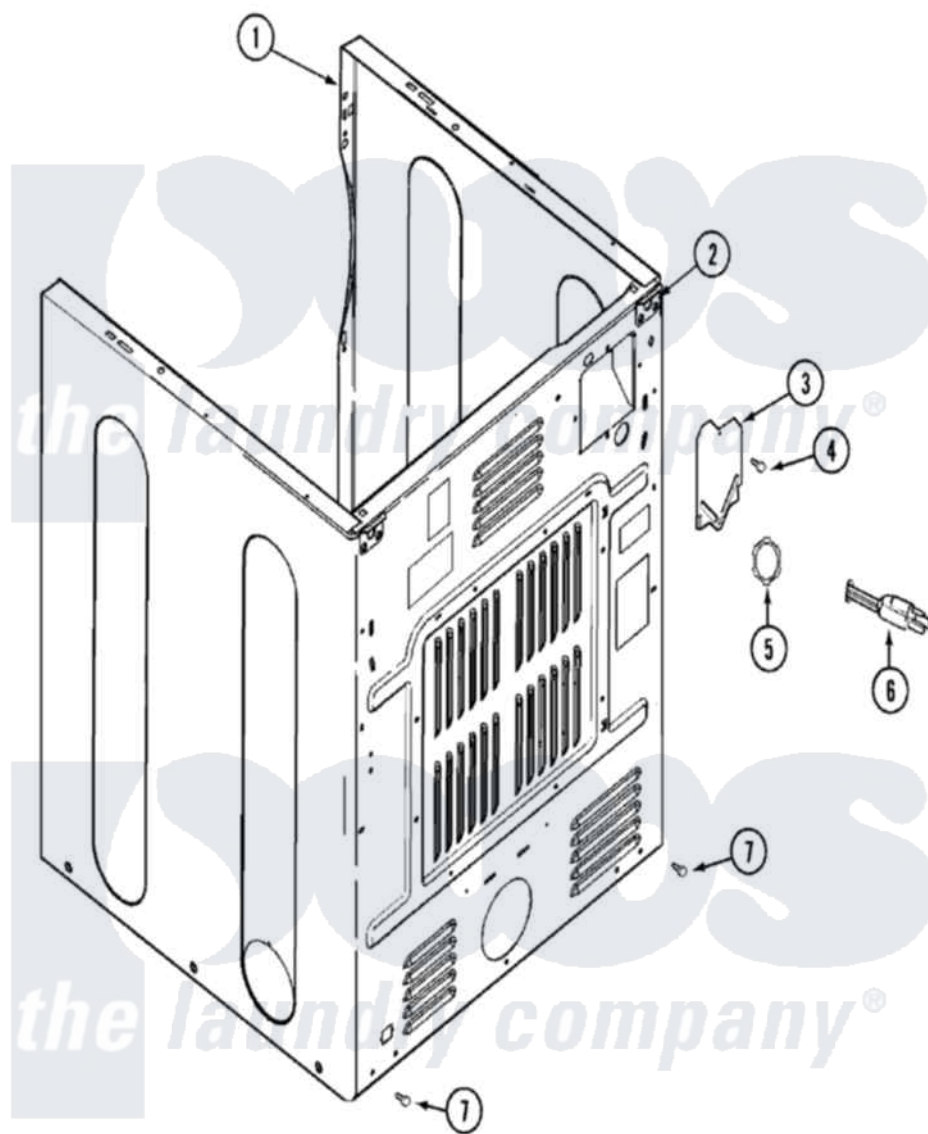

# Maytag MDE9606AUW 02 - CABINET-REAR

Maytag Residential Maytag MDE9606AUW Dryer Parts Parts Diagram 02 - CABINET-REAR  
 Click on the part number to view part

Item	Original Part Number	Replaced By	Status	Part Description
1	<a href="#">33001897</a>			Cabinet
2	33001827		Not Available	BRACKET, CABINET HINGE
3	<a href="#">33001795</a>			Cover, Terminal Block
4	<a href="#">22001995</a>			Screw Note: Screw, Tumbler Front And Shroud
7	<a href="#">22001995</a>			Screw Note: Screw, Tumbler Front And Shroud