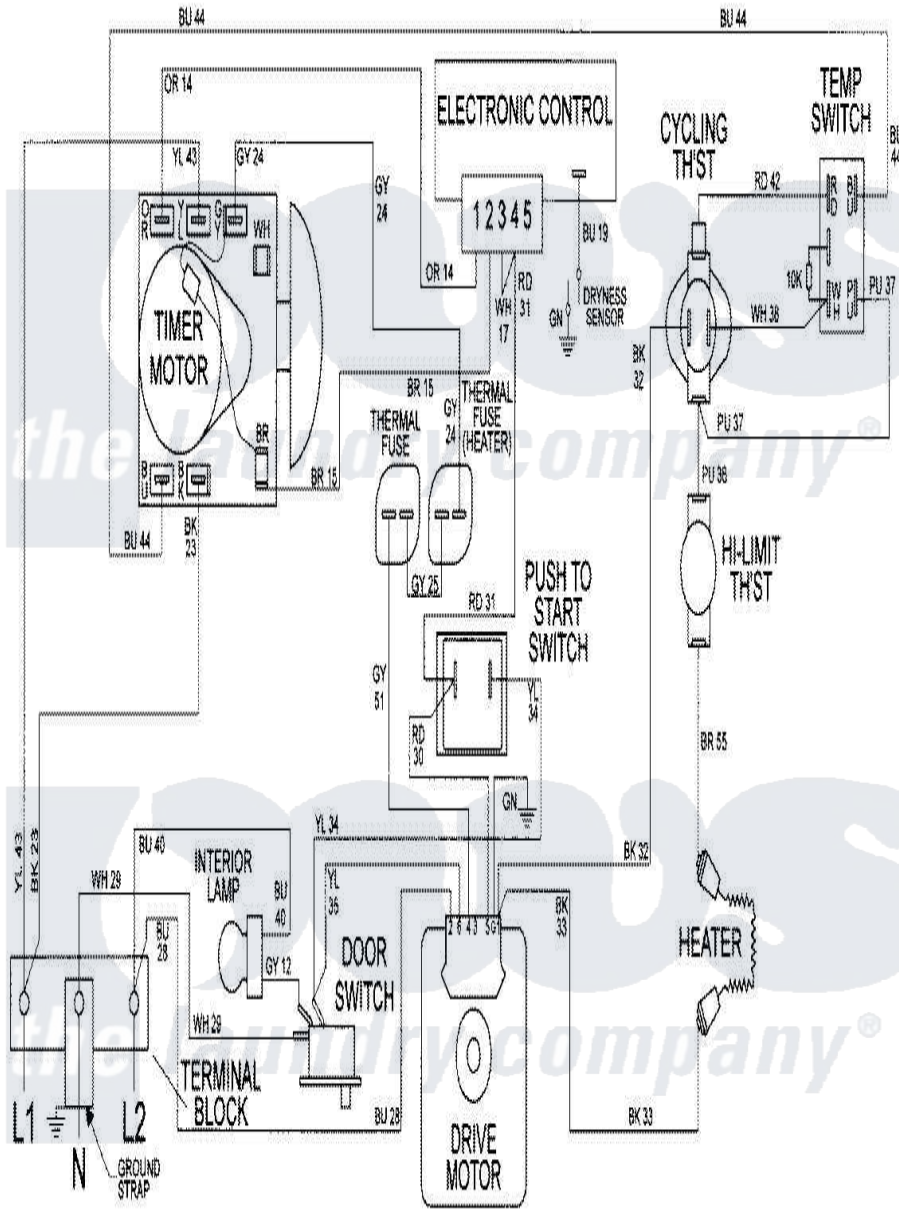

Maytag MDE9606AUW 08 - WIRING INFORMATION

Maytag Residential Maytag MDE9606AUW Dryer Parts Parts Diagram 08 - WIRING INFORMATION
 Click on the part number to view part

Item	Original Part Number	Replaced By	Status	Part Description
NI	15002677		Not Available	WIRING INFORMATION