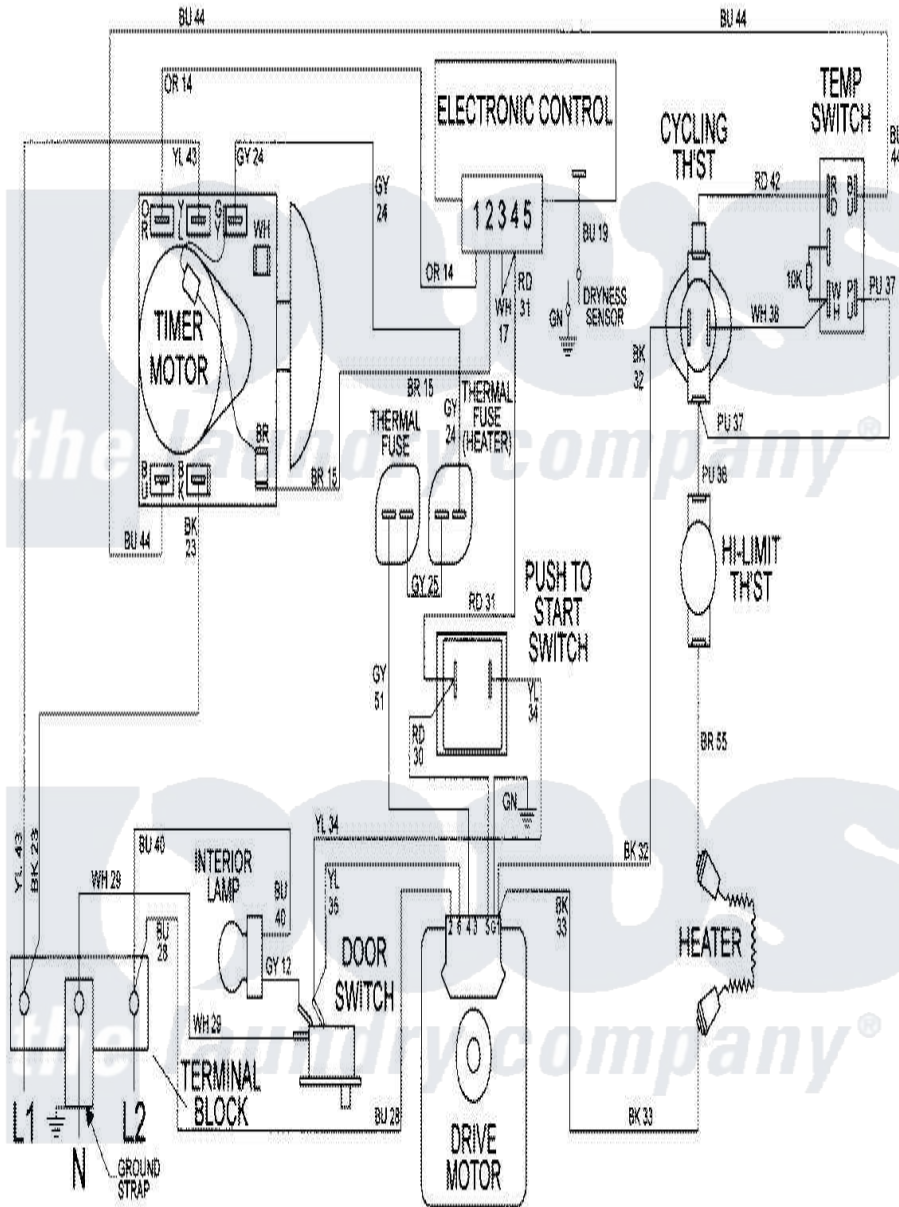

# Maytag MDE9606AYA 08 - WIRING INFORMATION

Maytag Residential Maytag MDE9606AYA Dryer Parts Parts Diagram 08 - WIRING INFORMATION  
 Click on the part number to view part

Item	Original Part Number	Replaced By	Status	Part Description
NI	15002677		Not Available	WIRING INFORMATION