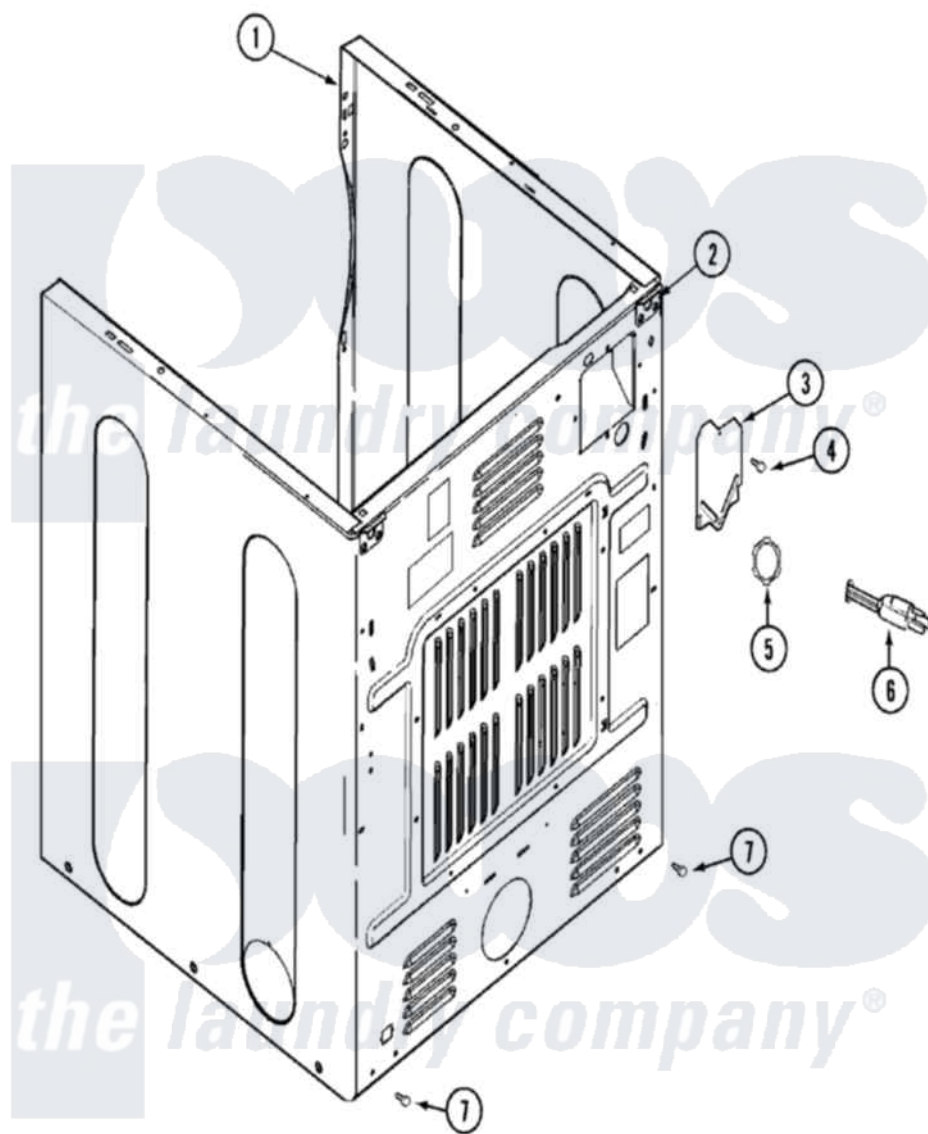

# Maytag MDE9606AYW 02 - CABINET-REAR

Maytag Residential Maytag MDE9606AYW Dryer Parts Parts Diagram 02 - CABINET-REAR  
 Click on the part number to view part

Item	Original Part Number	Replaced By	Status	Part Description
1	<a href="#">33001897</a>			Cabinet
2	33001827		Not Available	BRACKET, CABINET HINGE
3	<a href="#">33001795</a>			Cover, Terminal Block
4	<a href="#">22001995</a>			Screw Note: Screw, Tumbler Front And Shroud
7	<a href="#">22001995</a>			Screw Note: Screw, Tumbler Front And Shroud