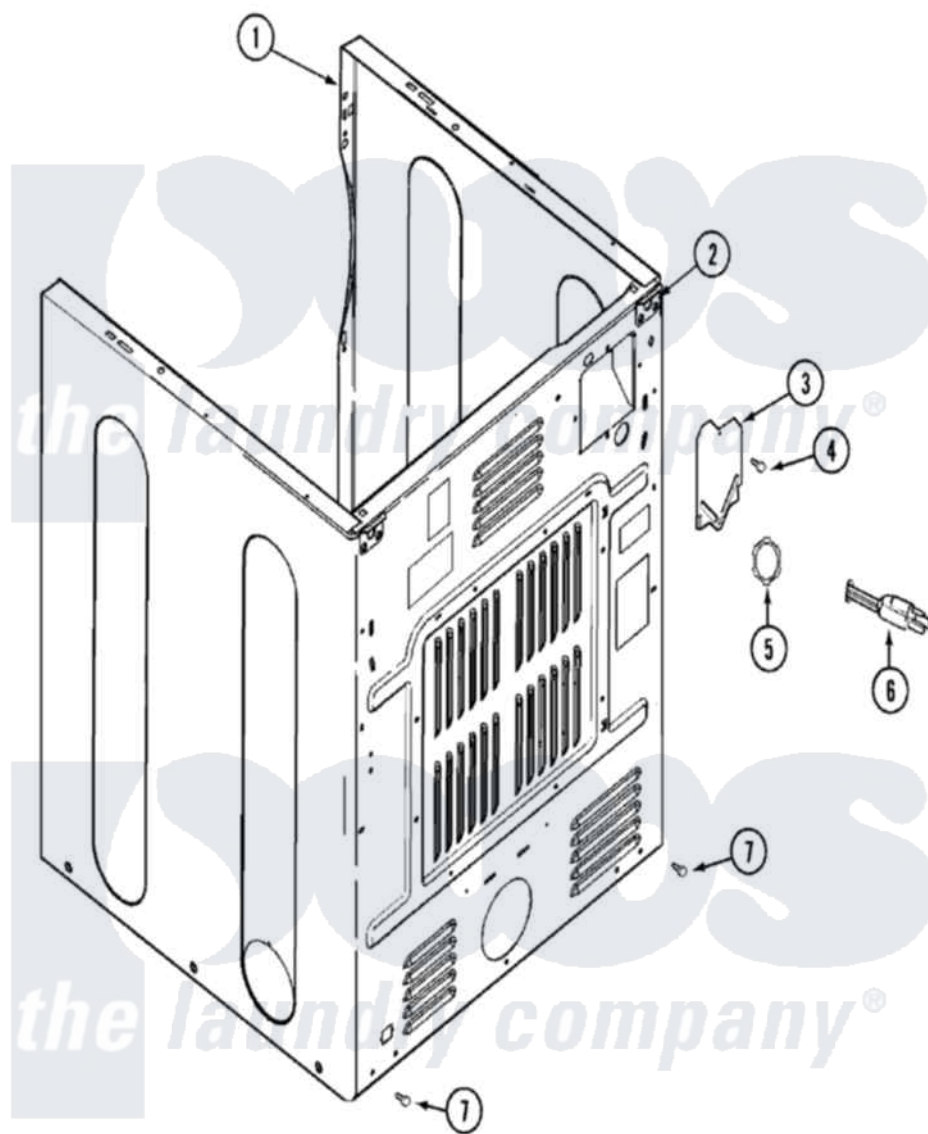

Maytag MDE9606AZQ 02 - CABINET-REAR (BSQ)

Maytag Residential Maytag MDE9606AZQ Dryer Parts Parts Diagram 02 - CABINET-REAR (BSQ)
 Click on the part number to view part

Item	Original Part Number	Replaced By	Status	Part Description
1	33002373			Cabinet
2	33001827		Not Available	BRACKET, CABINET HINGE
3	33001795			Cover, Terminal Block
4	22001995			Screw Note: Screw, Tumbler Front And Shroud
5	33001425			Locknut, Eared For Canadian
6	305168	33002916		Power Cord, Canadian 240V
7	22001995			Screw Note: Screw, Tumbler Front And Shroud