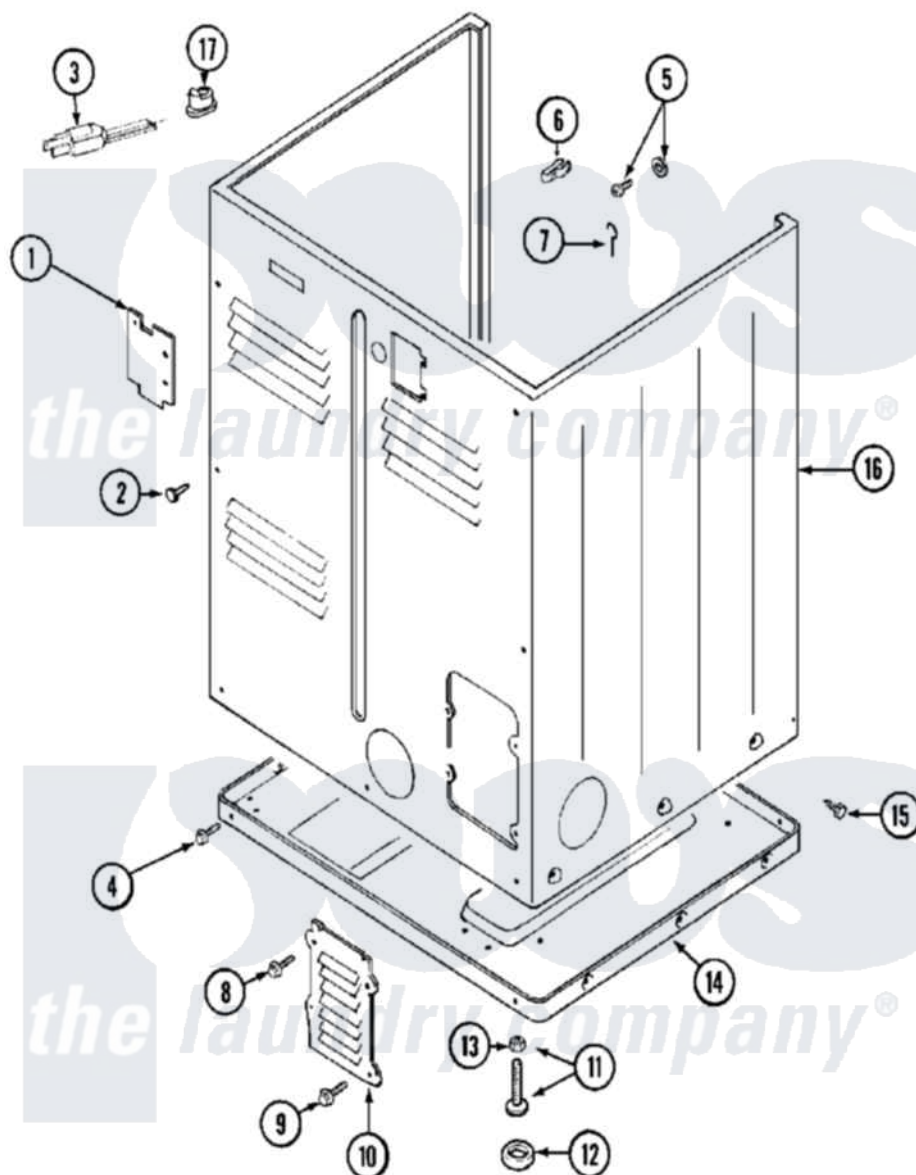

Maytag MDG10CSEGL 05 - CABINET (REAR)

Maytag Residential Maytag MDG10CSEGL Dryer Parts Parts Diagram 05 - CABINET (REAR)
 Click on the part number to view part

Item	Original Part Number	Replaced By	Status	Part Description
001	Y312905		Not Available	COVER, TERMINAL
002	Y313561			Screw---NA
003	210186	3370225		Screw
"	211294	90767		Screw, 8A X 3/8 HeX Washer Head Tapping
"	308966		Not Available	CORD, POWER (EXPORT)
"	33001285		Not Available	CORD, POWER
004	Y313561			Screw---NA
"	Y310632	1163839		Screw
005	NLA		Not Available	SCREW & WASHER ASSY.
006	301548			Clamp, Ground Wire
007	204807			Ground Wire, Supp. Plte To Top Cover
008	Y313559			Screw
009	211294	90767		Screw, 8A X 3/8 HeX Washer Head Tapping
010	Y312951		Not Available	ACCESS COVER, BACK

011	Y305086		Adjustable Leg And Nut
012	Y314137		Foot, Rubber
013	Y052740	62739	Nut, Lock
014	Y303361	Not Available	BASE ASSY. (UPPER & LOWER)
015	213007		Xfor Cabinet See Cabinet, Back
016	NLA	Not Available	CABINET (WHT)
017	NLA	Not Available	GROMMET, CORD