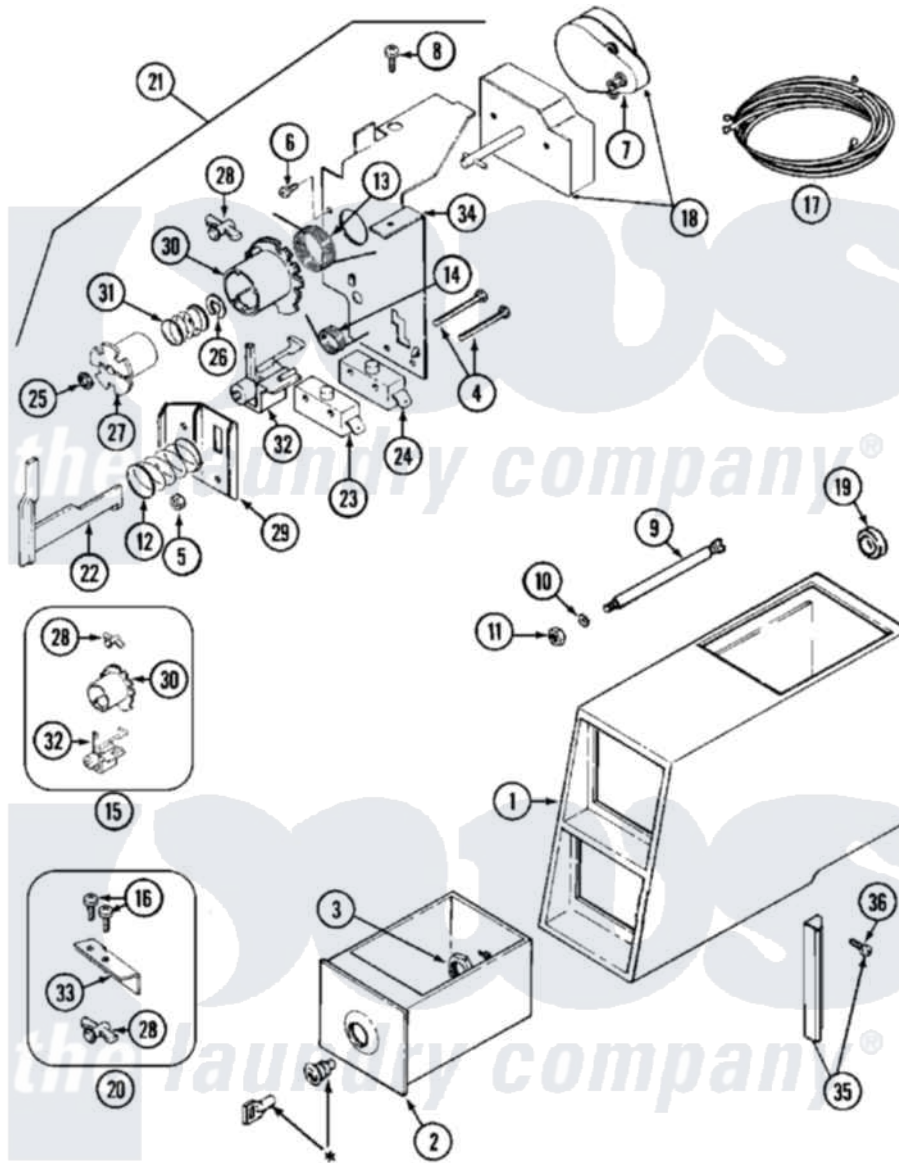

# Maytag MDG13CSAAL 02 - CONTROL CENTER

\* CONTACT YOUR COMMERCIAL LAUNDRY DISTRIBUTOR

Maytag [Residential Maytag MDG13CSAAL Dryer Parts](#) Parts Diagram 02 - CONTROL CENTER  
 Click on the part number to view part

Item	Original Part Number	Replaced By	Status	Part Description
001	<a href="#">Y307081</a>			Coin Meter Weld Assembly
"	NLA		Not Available	(ALM)
002	205423	<a href="#">208883</a>		Coin Box K
"	205423L	<a href="#">208883</a>		Coin Box K
003	212328	<a href="#">W10139762</a>		Hex Nut, 3/4-27
004	<a href="#">315277</a>			Screw
005	Y052634	<a href="#">701719</a>		Nut, Hex
006	910708	<a href="#">488234</a>		Screw 8-32 X 1/4
007	<a href="#">305870</a>			Timer Motor
"	306527	<a href="#">305812</a>		Timer
008	211168	<a href="#">W10139210</a>		Screw, 8-18 X 5/16
009	<a href="#">215559</a>			Bolt, Coin Slide Locking
010	<a href="#">910387</a>			Lockwasher, Vault Assembly
011	<a href="#">Y052721</a>			Nut, Terminal Block Plate
012	NLA		Not Available	SPRING, HELICAL
013	<a href="#">314331</a>			Spring, Torsion Return