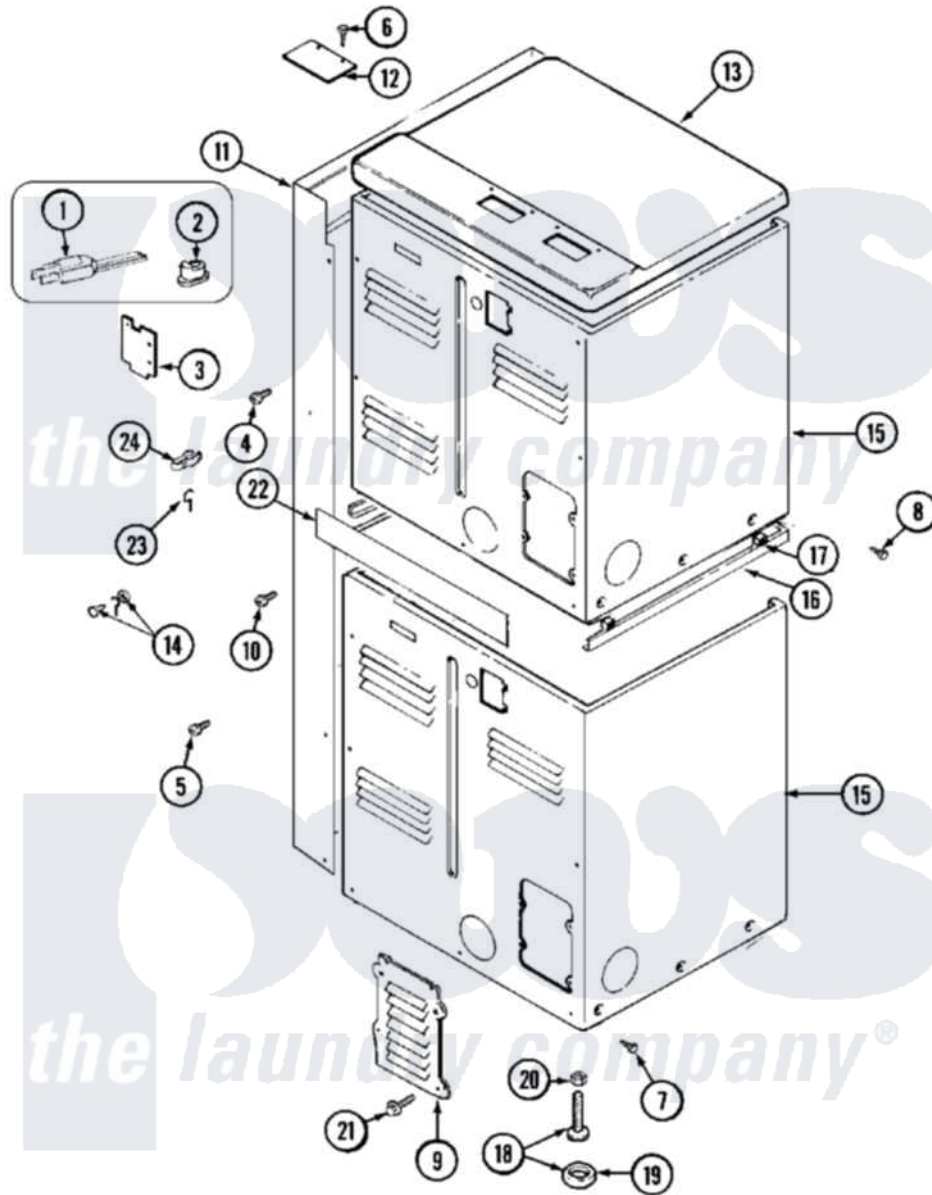

Maytag MDG13CSAAL 05 - REAR

Maytag [Residential Maytag MDG13CSAAL Dryer Parts](#) Parts Diagram 05 - REAR
 Click on the part number to view part

Item	Original Part Number	Replaced By	Status	Part Description
001	308966		Not Available	CORD, POWER (EXPORT)
"	33001284		Not Available	CORD, POWER
"	33001285		Not Available	CORD, POWER
002	211881			Grommet, Cord Part Not Used-Gas Models Only
"	NLA		Not Available	GROMMET, POWER CORD
003	Y312905		Not Available	COVER, TERMINAL
004	Y313561			Screw---NA
005	NLA		Not Available	SCREW, SHROUD
006	Y313559			Screw
007	213007			Xfor Cabinet See Cabinet, Back
008	NLA		Not Available	SCREW, SPACER ASSEMBLY
"	Y310632	1163839		Screw
009	216423	3370225		Screw
010	Y313561			Screw---NA

"	Y310632	1163839		Screw
011	NLA		Not Available	SHROUD, CONTROL (WHT)
012	NLA		Not Available	PLATE, TOP COVER
013	NLA		Not Available	COVER, TOP (WHT)
014	NLA		Not Available	SCREW & WASHER ASSEMBLY
015	NLA		Not Available	CABINET (UPR-ALM)
"	Y310632	1163839		Screw
016	33001302			(WHT)
"	NLA		Not Available	SPACER ASSEMBLY (ALM)
017	310933	33002194		Nut, Speed
018	Y302699	22003428		Leg, Adjustable
019	210684			Foot, Adjustable Leg
020	210385			Lock Nut For Adjustable Leg
021	Y312951		Not Available	ACCESS COVER, BACK
022	NLA		Not Available	STRIP, FILLER
023	311155			Ground Wire And Clamp
024	301548			Clamp, Ground Wire