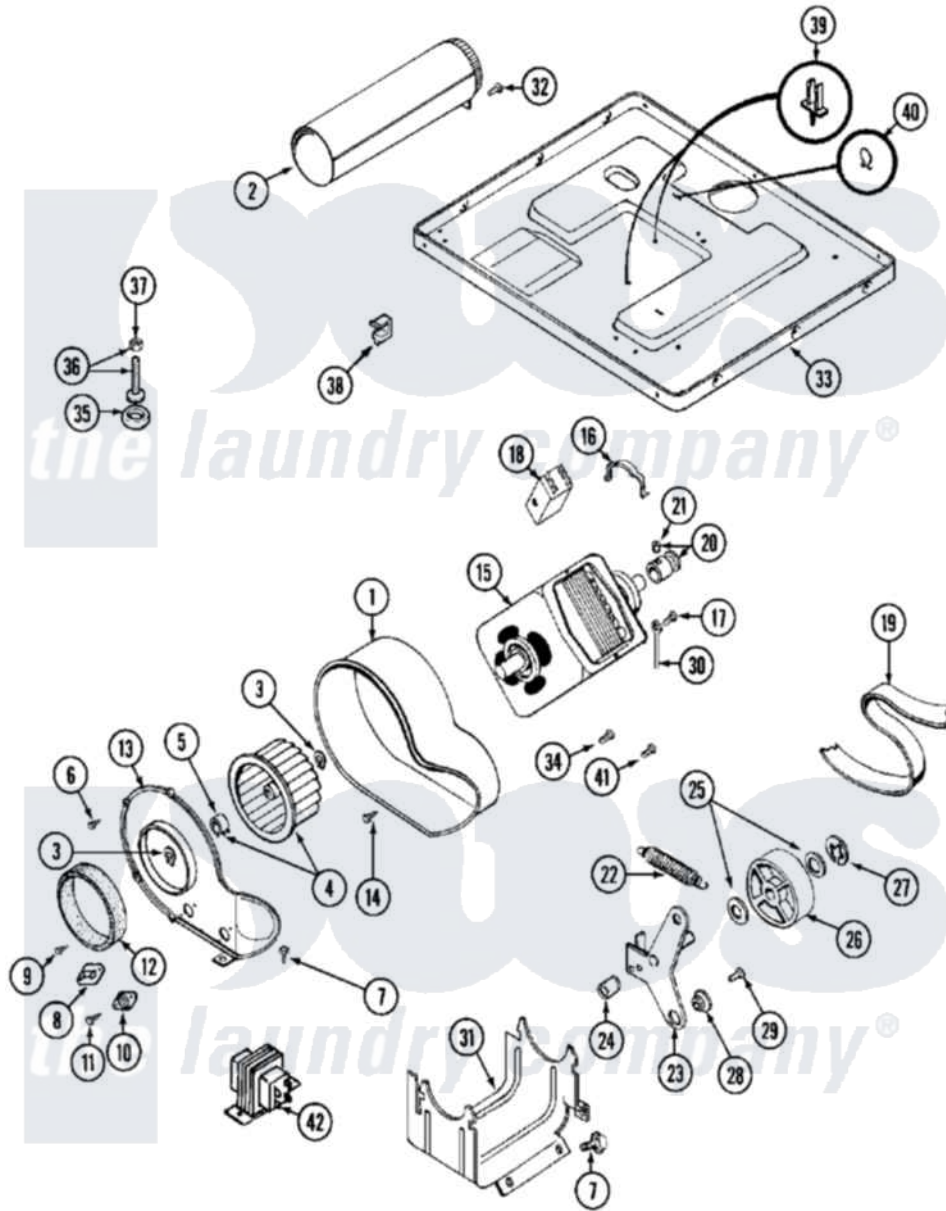

# Maytag MDG13CSAAL 08 - MOTOR DRIVE

Maytag [Residential Maytag MDG13CSAAL Dryer Parts](#) Parts Diagram 08 - MOTOR DRIVE  
 Click on the part number to view part

Item	Original Part Number	Replaced By	Status	Part Description
001	<a href="#">Y312893</a>			Housing, Blower
002	Y303442			EXHAUST DUCT ASSEMBLY
003	410233	<a href="#">9703438</a>		Ring-Retrn
004	<a href="#">Y303836</a>			Blower Wheel Assembly And Clamp
005	<a href="#">312967</a>			Clamp, Blower Housing
006	Y312961	<a href="#">W10116751</a>		Screw
007	<a href="#">Y313561</a>			Screw----NA
008	<a href="#">303392</a>			Thermostat, Cycling
"	<a href="#">306966</a>			Thermostat, Multi-Temp Part Not Used Mdg26ct-MN Only
"	<a href="#">33001306</a>			Wire Harness, Thermostats
"	<a href="#">Y303225</a>			Thermostat, Permanent Press
009	211294	<a href="#">90767</a>		Screw, 8A X 3/8 HeX Washer Head Tapping
010	<a href="#">306604</a>			Cut-Off, Thermal Part Not Used
011	NLA		Not Available	SCREW, THERMAL CUT-OFF