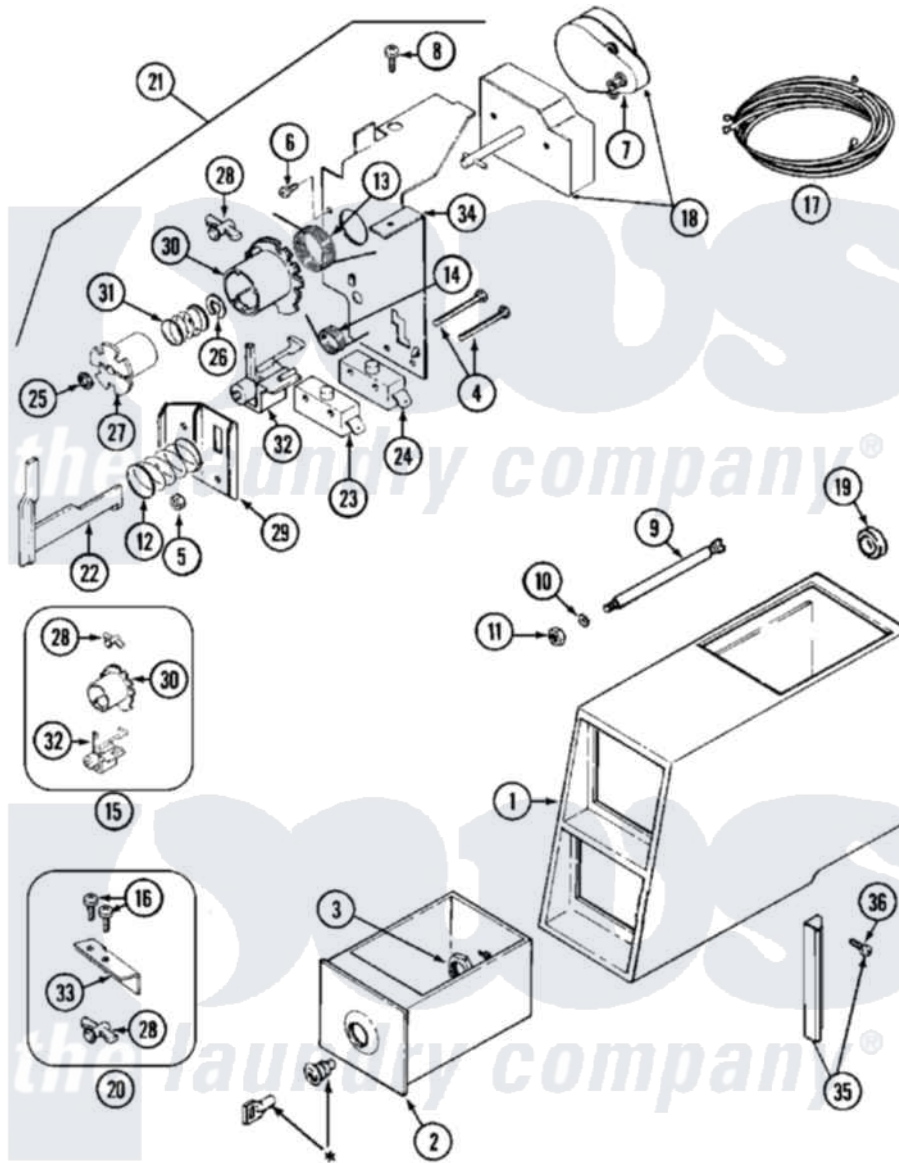

Maytag MDG13CSAKL 02 - CONTROL CENTER

* CONTACT YOUR COMMERCIAL LAUNDRY DISTRIBUTOR

Maytag [Residential Maytag MDG13CSAKL Dryer Parts](#) Parts Diagram 02 - CONTROL CENTER
 Click on the part number to view part

Item	Original Part Number	Replaced By	Status	Part Description
001	NLA		Not Available	CASE, COIN METER (ALM)
002	205423L	208883		Coin Box K
003	212328	W10139762		Hex Nut, 3/4-27
004	315277			Screw
005	Y052634	701719		Nut, Hex
006	910708	488234		Screw 8-32 X 1/4
007	306527	305812		Timer
008	211168	W10139210		Screw, 8-18 X 5/16
009	215559			Bolt, Coin Slide Locking
010	910387			Lockwasher, Vault Assembly
011	Y052721			Nut, Terminal Block Plate
012	NLA		Not Available	SPRING, HELICAL
013	314331			Spring, Torsion Return
014	314332			Spring, Actuator
015	306104			Actuator Switch Kit
016	212707	3196385		Screw

017	305800		Wire Harness For Timer
018	33001722		Timer
019	Y313671	33001303	Grommet, Plate Hole
020	Y308109		Slide And Adj. Return Bracket
021	33001721		Timer Assembly, Torsion
022	314337	33002968	Slider
023	305798	Not Available	BYPASS SWITCH FOR MOTOR
024	Y305799		Bypass Switch For Heater
025	211790		Lock Ring For Timer Shaft
026	Y312270		Clip, Spring Retainer
027	314330	Not Available	DRIVER FOR INDEX WHEEL (NOT INCLUDED W/KIT)
028	314335		Peg, Tine Adjustment
"	314547	Y308109	Slide And Adj. Return Bracket
029	314339		Switch And Slider Bracket
030	314546		Wheel, Index
031	211065		Spring, Index Wheel
032	314548	33002967	Actuator, Switch
033	314334		Bracket For Coin Slide
034	314333		Timer Mounting Bracket
035	NLA	Not Available	STOP, COIN METER
036	Y014872		Screw, Coin Meter Stop -