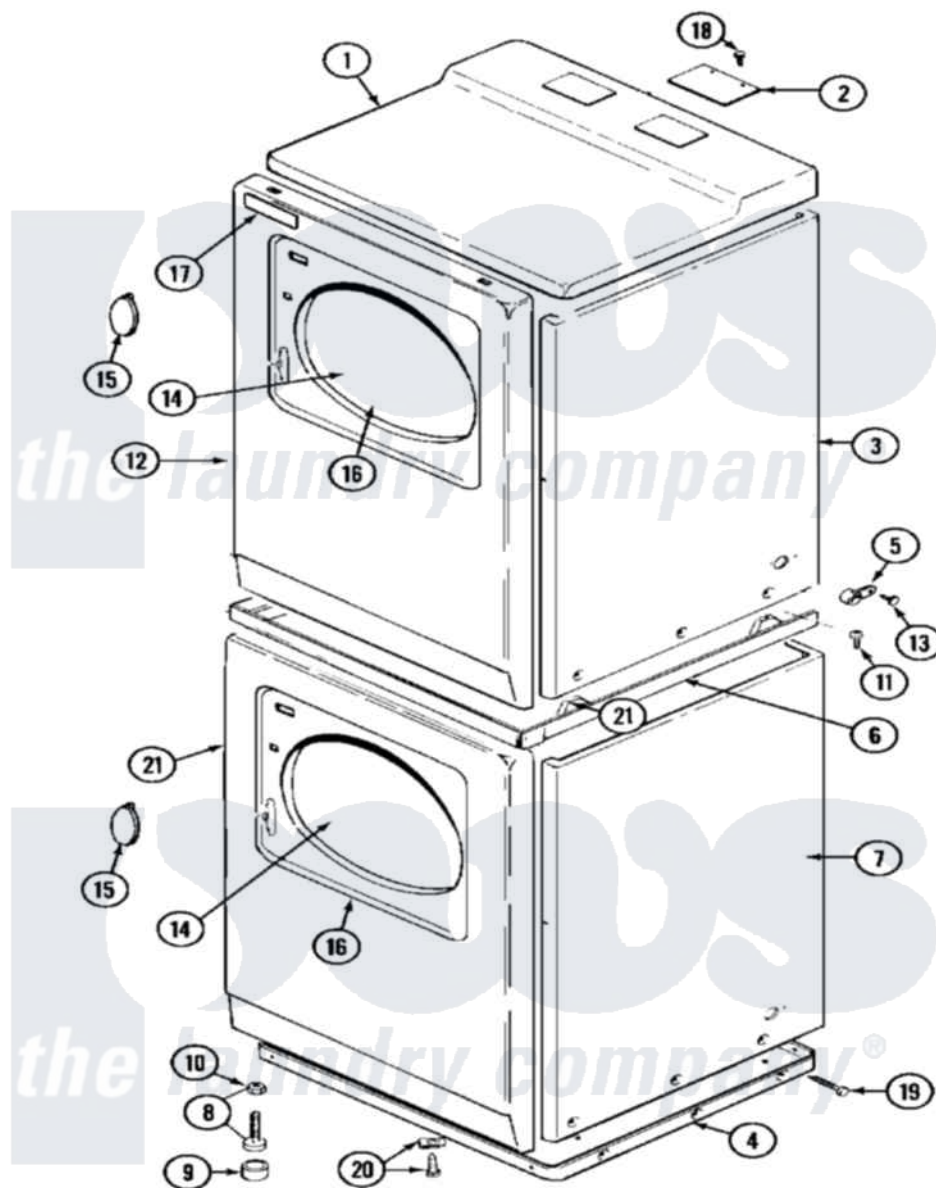

# Maytag MDG13CSAKL 03 - FRONT

Maytag [Residential Maytag MDG13CSAKL Dryer Parts](#) Parts Diagram 03 - FRONT  
 Click on the part number to view part

Item	Original Part Number	Replaced By	Status	Part Description
001	NLA		Not Available	COVER, TOP (ALM)---NA
002	NLA		Not Available	PLATE, COVER
003	NLA		Not Available	CABINET (UPR-ALM)
004	306530		Not Available	BASE ASSEMBLY (LOWER)
005	910768	<a href="#">M0280301</a>		Tie Electr
006	911050	<a href="#">4312464</a>		Screw
"	NLA		Not Available	SPACER ASSEMBLY (ALM)
"	Y310632	<a href="#">1163839</a>		Screw
007	NLA		Not Available	CABINET (LWR-ALM)
008	Y302699	<a href="#">22003428</a>		Leg, Adjustable
009	<a href="#">210684</a>			Foot, Adjustable Leg
010	<a href="#">210385</a>			Lock Nut For Adjustable Leg
011	314663	<a href="#">214354</a>		Screw, Top Cover To Cabnt.
012	33001486	<a href="#">98008544</a>		Screw
"	NLA		Not Available	PANEL, FRONT (ALM)---NA
013	211168	<a href="#">W10139210</a>		Screw, 8-18 X 5/16

014	33001203	Not Available	PANEL, CLEAR INNER (W/SEAL)
015	<a href="#">314974</a>		Handle, Door
016	NLA	Not Available	PANEL, OUTER (ALM)
017	33001711	<a href="#">33002936</a>	Medallion-
018	<a href="#">Y313559</a>		Screw
019	<a href="#">213007</a>		Xfor Cabinet See Cabinet, Back
020	<a href="#">22001496</a>		Front Panel Fastener And Screw
021	310933	<a href="#">33002194</a>	Nut, Speed