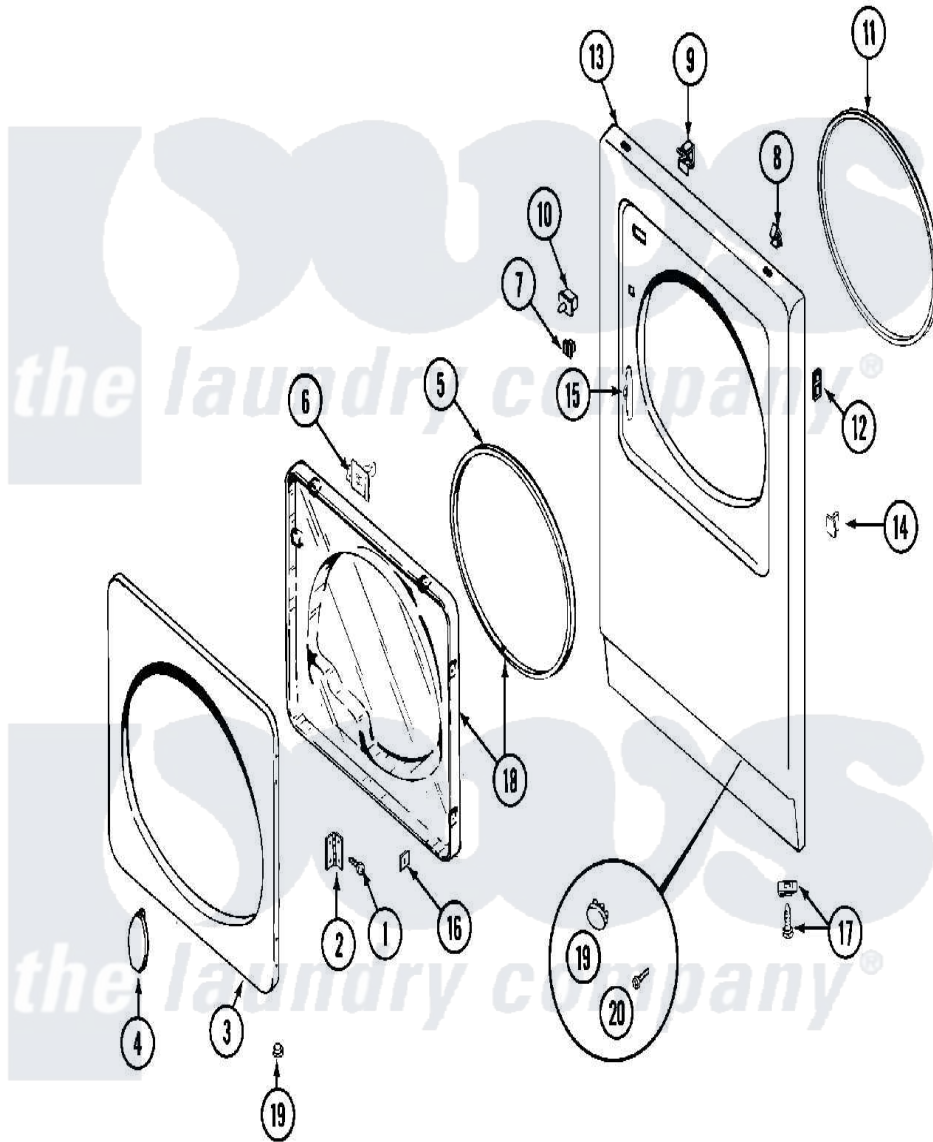

Maytag MDG13PDAGW 03 - DOOR

Maytag [Residential Maytag MDG13PDAGW Dryer Parts](#) Parts Diagram 03 - DOOR
 Click on the part number to view part

Item	Original Part Number	Replaced By	Status	Part Description
001	Y314062			Screw, Door Hinge And Panel
002	33001230			Hinge, Door
003	314967		Not Available	DOOR W/WINDOW OUTER HALF (WHT)
004	314939			Handle, Door
005	33001304		Not Available	SEAL, DOOR
006	33001305			Strike, Door
007	Y304578	LA-1003		Door Catch Kit
008	212982	22001650		Fastener, Spring
009	Y310376			Clip, Door Switch Harness
010	33001420			Switch, Door
011	314937			Seal, Front Panel
012	NLA		Not Available	CLIP, HINGE SCREW
"	NLA		Not Available	FASTENER CLIP
013	33001419		Not Available	PANEL, FRONT (UPR-WHT)
"	33001486	98008544		Screw
"	NLA		Not Available	(LWR-WHT)

014	NLA	Not Available	PLUG, DOOR CATCH
015	33001175		Cover, Hinge Hole
016	Y313910		Clip, Door Liner To Outer Panel
017	22001496		Front Panel Fastener And Screw
018	33001203	Not Available	PANEL, CLEAR INNER (W/SEAL)
019	33001614	Not Available	PLUG, FRONT PANEL (WHT)
020	315489		Screw, Extrusion And Front