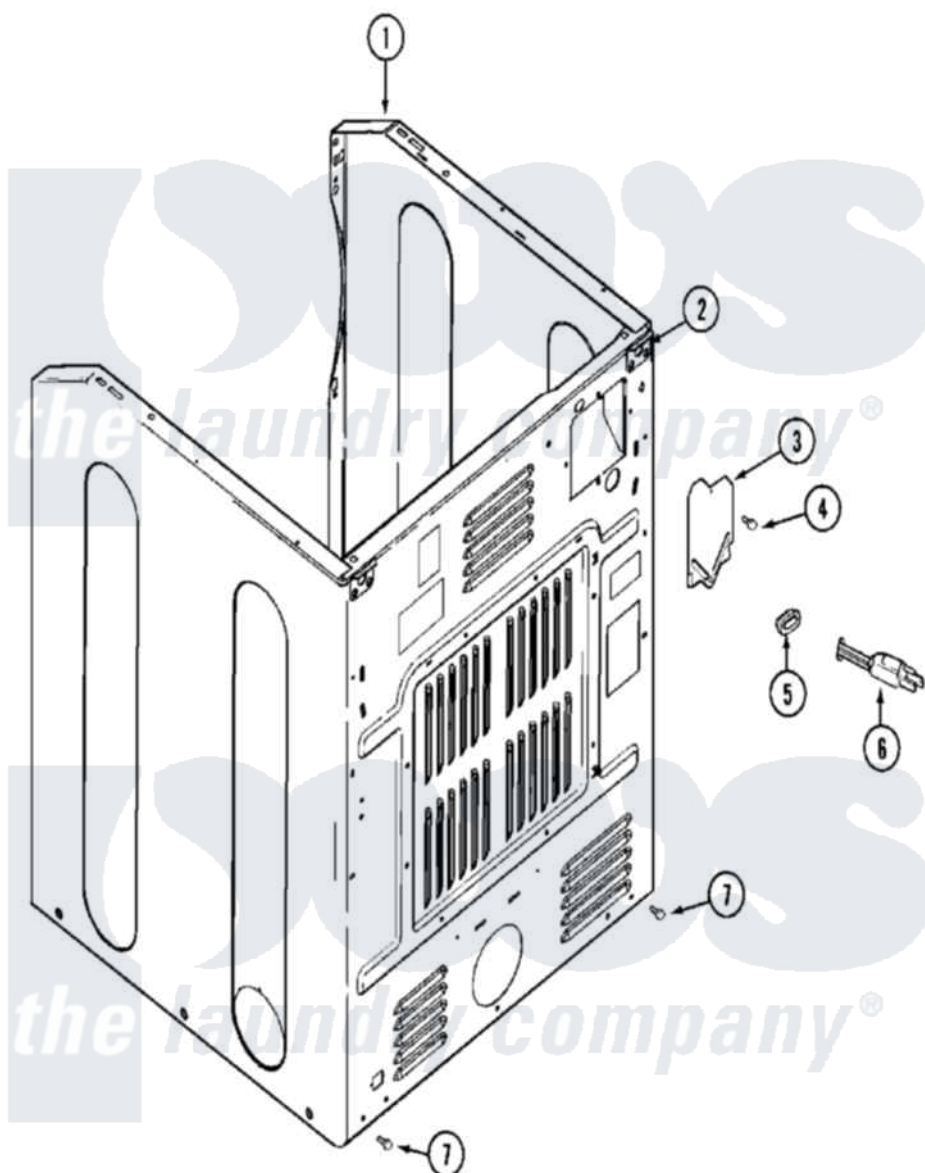

Maytag MDG14PDAAW 05 - CABINET-REAR

Maytag Residential Maytag MDG14PDAAW Dryer Parts Parts Diagram 05 - CABINET-REAR
 Click on the part number to view part

Item	Original Part Number	Replaced By	Status	Part Description
001	NLA		Not Available	CABINET (WHT W/V-BRACKET)
002	22001995			Screw Note: Screw, Tumbler Front And Shroud
"	22003367	22004095		Hinge, Plastic
"	NLA		Not Available	BRACKET, CABINET HINGE
003	33001795			Cover, Terminal Block
004	22001995			Screw Note: Screw, Tumbler Front And Shroud
005	211881			Grommet, Cord Part Not Used-Gas Models Only
006	208784	22003062		Cord, Power
007	22001995			Screw Note: Screw, Tumbler Front And Shroud