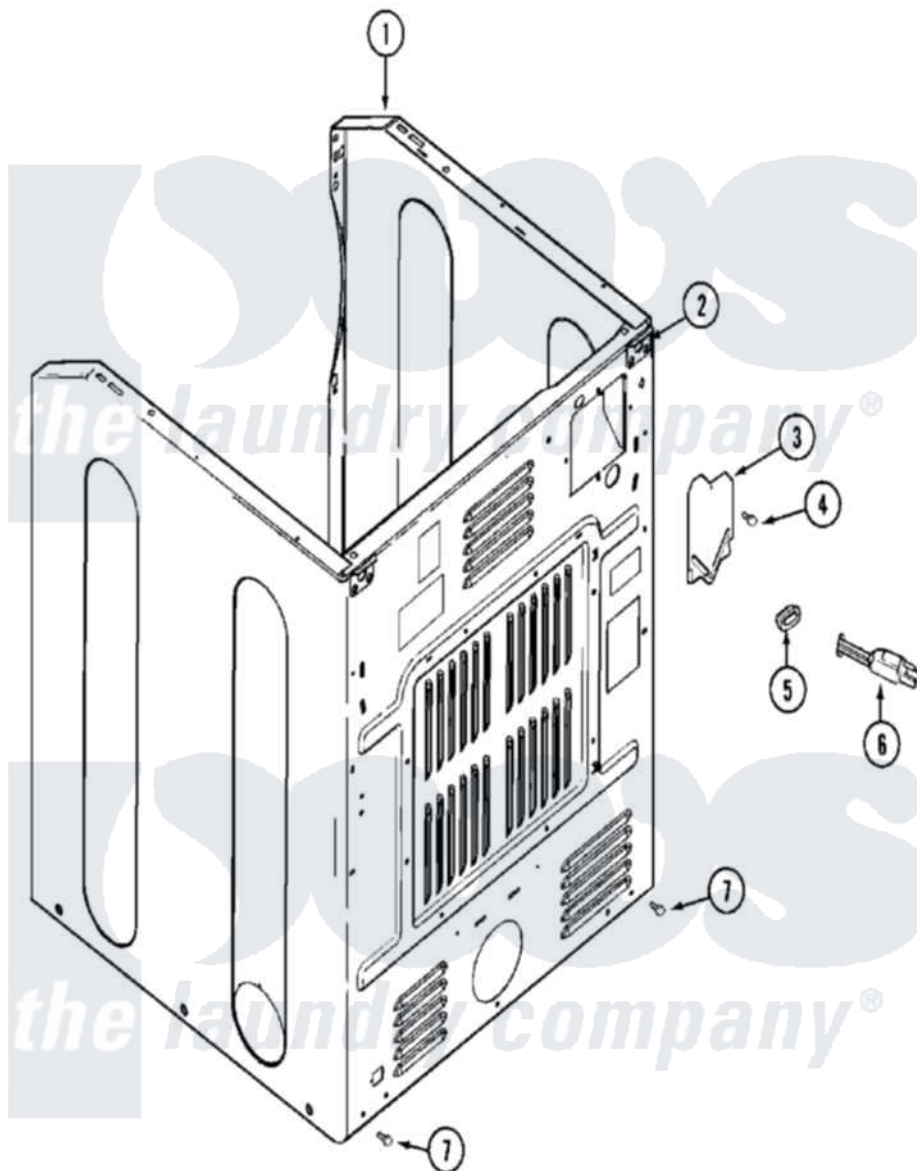

Maytag MDG14PDAEW 05 - CABINET-REAR

Maytag Residential Maytag MDG14PDAEW Dryer Parts Parts Diagram 05 - CABINET-REAR
 Click on the part number to view part

Item	Original Part Number	Replaced By	Status	Part Description
001	NLA		Not Available	CABINET (WHT)
002	22001995			Screw Note: Screw, Tumbler Front And Shroud
"	22003367	22004095		Hinge, Plastic
"	NLA		Not Available	BRACKET, CABINET HINGE
003	33001795			Cover, Terminal Block
004	22001995			Screw Note: Screw, Tumbler Front And Shroud
005	216183			Grommet, Cord Export
"	22002532	216183		Grommet, Cord Export
006	208749		Not Available	CORD, POWER (EXPORT)
"	22001558			Cord, Power
"	33001819		Not Available	CORD, POWER (AS WRAPPED)
007	22001995			Screw Note: Screw, Tumbler Front And Shroud