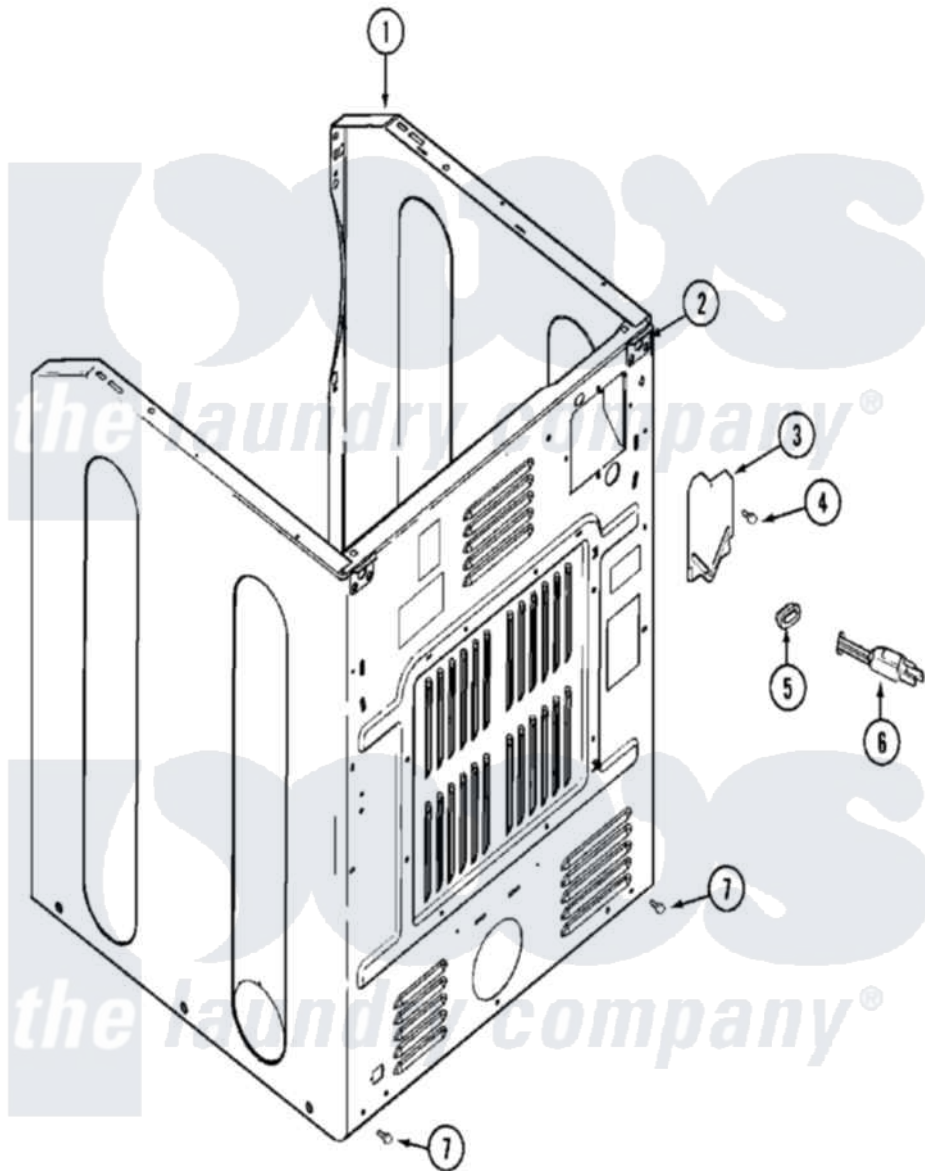

# Maytag MDG14PDAGW 05 - CABINET-REAR

Maytag Residential Maytag MDG14PDAGW Dryer Parts Parts Diagram 05 - CABINET-REAR  
 Click on the part number to view part

| Item | Original Part Number     | Replaced By              | Status        | Part Description                            |
|------|--------------------------|--------------------------|---------------|---|
| 001  | NLA                      |                          | Not Available | CABINET (WHT)                               |
| 002  | <a href="#">22001995</a> |                          |               | Screw Note: Screw, Tumbler Front And Shroud |
| "    | 22003367                 | <a href="#">22004095</a> |               | Hinge, Plastic                              |
| "    | NLA                      |                          | Not Available | BRACKET, CABINET HINGE                      |
| 003  | <a href="#">33001795</a> |                          |               | Cover, Terminal Block                       |
| 004  | <a href="#">22001995</a> |                          |               | Screw Note: Screw, Tumbler Front And Shroud |
| 005  | <a href="#">216183</a>   |                          |               | Grommet, Cord Export                        |
| "    | 22002532                 | <a href="#">216183</a>   |               | Grommet, Cord Export                        |
| 006  | 208749                   |                          | Not Available | CORD, POWER (EXPORT)                        |
| "    | <a href="#">22001558</a> |                          |               | Cord, Power                                 |
| "    | 33001819                 |                          | Not Available | CORD, POWER (AS WRAPPED)                    |
| 007  | <a href="#">22001995</a> |                          |               | Screw Note: Screw, Tumbler Front And Shroud |